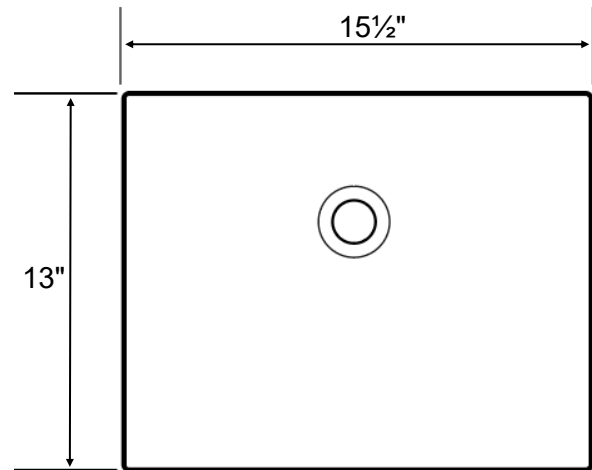

<b>Series:</b>	Valera Collection
<b>Material:</b>	Double-glazed vitreous china
<b>Installation Type:</b>	Vessel mount
<b>Configuration / Style:</b>	Single bowl
<b>Finish:</b>	Gloss finish
<b>Overall dimensions:</b>	15-1/2" x 13" x 4"
<b>Bowl dimensions:</b>	14-1/2" x 12" x 3-1/4"
<b>Drain size:</b>	1-3/4"
<b>Min. cabinet size:</b>	18"
<b>Template included:</b>	No
<b>Clips included:</b>	No
<b>Accessories included:</b>	No
<b>Colors available:</b>	White