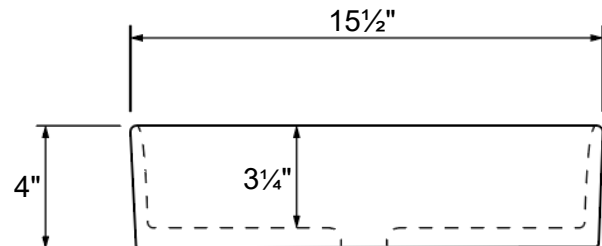

<b>Series:</b>	Valera Collection
<b>Material:</b>	Double-glazed vitreous china
<b>Installation Type:</b>	Vessel mount
<b>Configuration / Style:</b>	Single bowl
<b>Finish:</b>	Gloss finish
<b>Overall dimensions:</b>	15-1/2" x 13" x 4"
<b>Bowl dimensions:</b>	14-1/2" x 12" x 3-1/4"
<b>Drain size:</b>	1-3/4"
<b>Min. cabinet size:</b>	18"
<b>Template included:</b>	No
<b>Clips included:</b>	No
<b>Accessories included:</b>	No
<b>Colors available:</b>	White