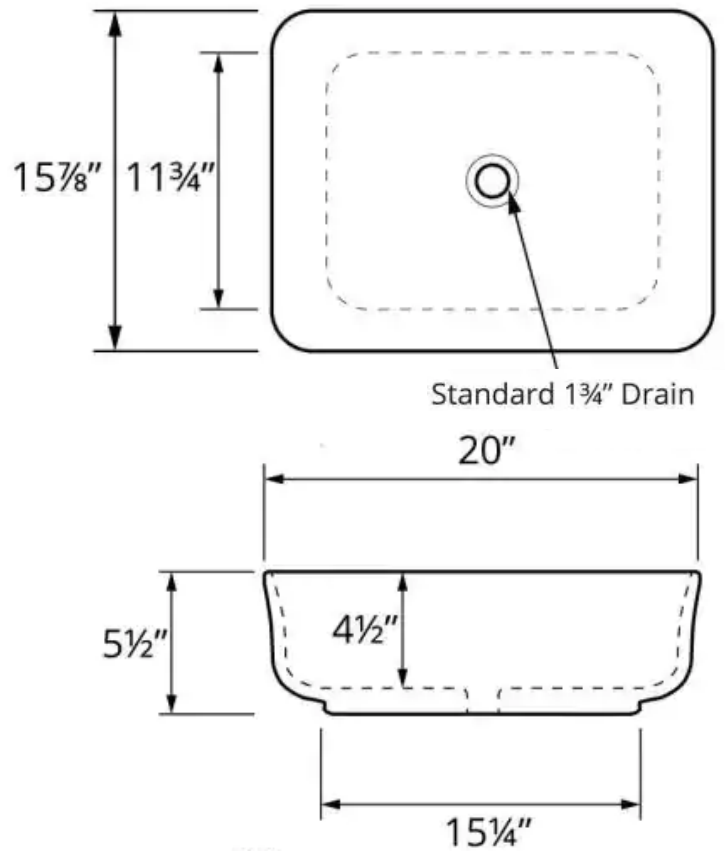

Karran's Valera Collection comprises a wide array of elegant models that include undermount sinks, top mount sinks and vessel sinks. These vitreous china bathroom sinks feature a durable double-glazed, high gloss finish that is both stain, scratch and scuff resistant. All models in the Valera Collection are available in crisp white finish that is easy to clean and care for. Consider them the perfect choice for any residential or commercial bathroom project. Pair your Valera sink with a Karran bathroom faucet. Shorter faucets are suitable for undermount and top mount sinks. Select a taller faucet for all vessel sink installations.

Series:	Valera Collection
Material:	Double-glazed vitreous china
Installation Type:	Vessel mount
Configuration / Style:	Single bowl
Finish:	Gloss finish
Overall dimensions:	20" x 15-7/8" x 5-1/2"
Bowl dimensions:	19" x 14-7/8" x 4-1/2"
Drain size:	1-3/4"
Min. cabinet size:	24"
Template included:	No
Clips included:	No
Accessories included:	No
Colors available:	White

We reserve the right to update product specifications without notice. Please visit karran.com for the most current specification sheets. All dimensions are accurate to 1/4". REV 05-2022