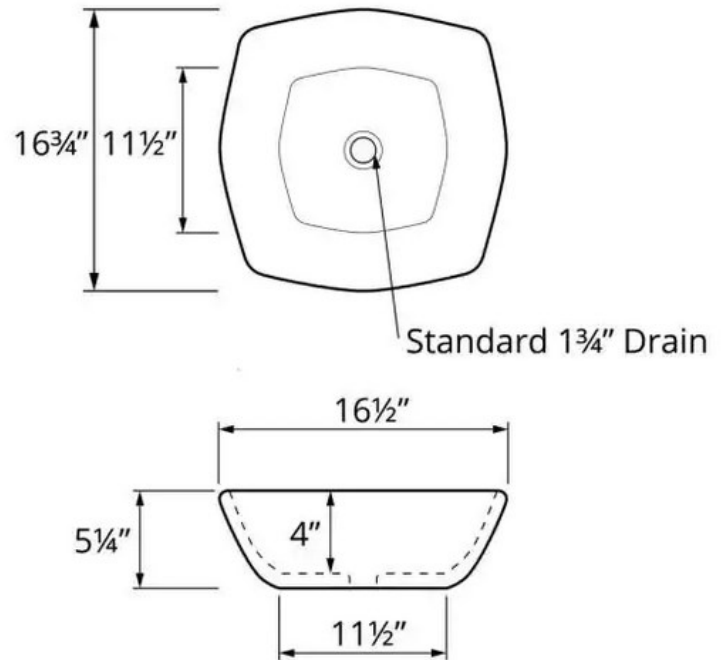

Karran's Valera Collection comprises a wide array of elegant models that include undermount sinks, top mount sinks and vessel sinks. These vitreous china bathroom sinks feature a durable double-glazed, high gloss finish that is both stain, scratch and scuff resistant. All models in the Valera Collection are available in crisp white finish that is easy to clean and care for. Consider them the perfect choice for any residential or commercial bathroom project. Pair your Valera sink with a Karran bathroom faucet. Shorter faucets are suitable for undermount and top mount sinks. Select a taller faucet for all vessel sink installations.

<b>Series:</b>	Valera Collection
<b>Material:</b>	Double glazed vitreous china
<b>Installation Type:</b>	Vessel mount
<b>Configuration / Style:</b>	Single bowl
<b>Finish:</b>	Gloss finish
<b>Overall dimensions:</b>	16-1/2" x 16-3/4" x 5-1/4"
<b>Bowl dimensions:</b>	14-1/2" x 14-3/4" x 4"
<b>Drain size:</b>	1-3/4"
<b>Min. cabinet size:</b>	18"
<b>Template included:</b>	No
<b>Clips included:</b>	No
<b>Accessories included:</b>	No
<b>Colors available:</b>	White

- OPTIONAL ACCESSORIES**
- PU25C [Chrome]
  - PU25MB [Matte black]
  - PU25SS [Stainless steel]

We reserve the right to update product specifications without notice. Please visit [karran.com](http://karran.com) for the most current specification sheets. All dimensions are accurate to 1/4". REV 05-2022