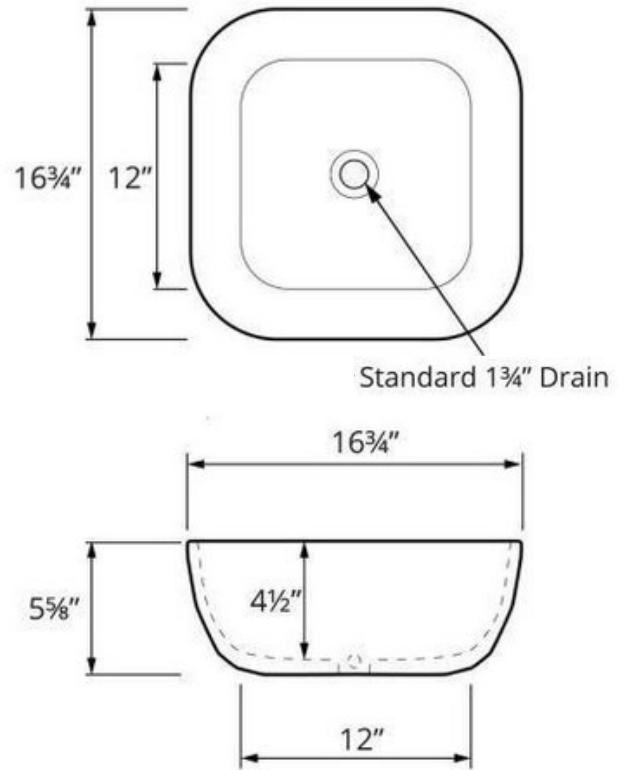

Karran's Valera Collection comprises a wide array of elegant models that include undermount sinks, top mount sinks and vessel sinks. These vitreous china bathroom sinks feature a durable double-glazed, high gloss finish that is both stain, scratch and scuff resistant. All models in the Valera Collection are available in crisp white finish that is easy to clean and care for. Consider them the perfect choice for any residential or commercial bathroom project. Pair your Valera sink with a Karran bathroom faucet. Shorter faucets are suitable for undermount and top mount sinks. Select a taller faucet for all vessel sink installations.

Series:	Valera Collection
Material:	Double glazed vitreous china
Installation Type:	Vessel mount
Configuration / Style:	Single bowl
Finish:	Gloss finish
Overall dimensions:	16-3/4" x 16-3/4" x 5-5/8"
Bowl dimensions:	15-3/4" x 15-3/4" x 4-1/2"
Drain size:	1-3/4"
Min. cabinet size:	18"
Template included:	No
Clips included:	No
Accessories included:	No
Colors available:	White

We reserve the right to update product specifications without notice. Please visit karran.com for the most current specification sheets. All dimensions are accurate to 1/4". REV 05-2022