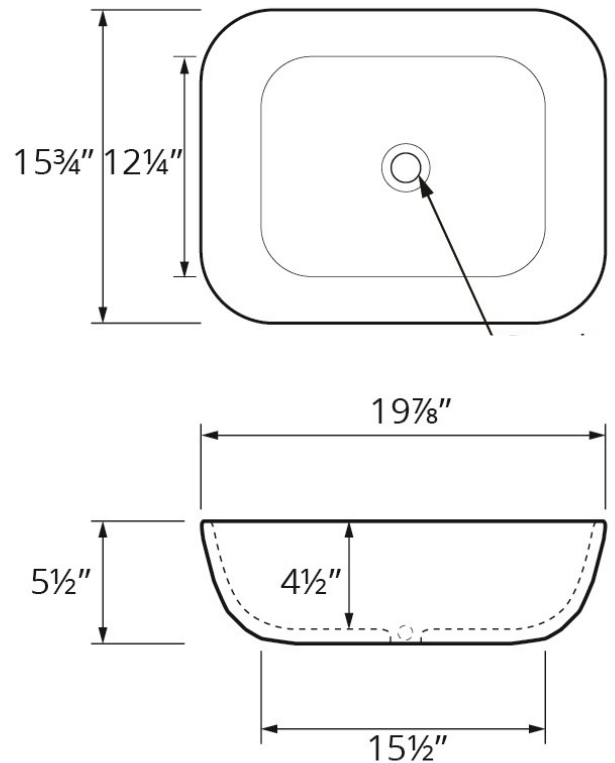

Karran's Valera Collection comprises a wide array of elegant models that include undermount sinks, top mount sinks and vessel sinks. These vitreous china bathroom sinks feature a durable double-glazed, high gloss finish that is both stain, scratch and scuff resistant. All models in the Valera Collection are available in crisp white finish that is easy to clean and care for. Consider them the perfect choice for any residential or commercial bathroom project. Pair your Valera sink with a Karran bathroom faucet. Shorter faucets are suitable for undermount and top mount sinks. Select a taller faucet for all vessel sink installations.

Series:	Valera Collection
Material:	Double glazed vitreous china
Installation Type:	Vessel mount
Configuration / Style:	Single bowl
Finish:	Gloss finish
Overall dimensions:	19-7/8" x 15-3/4" x 5-1/2"
Bowl dimensions:	18-7/8" x 14-3/4" x 4-1/2"
Drain size:	1-3/4"
Min. cabinet size:	21"
Template included:	No
Clips included:	No
Accessories included:	No
Colors available:	White

OPTIONAL ACCESSORIES

- PU25C [Chrome]
- PU25MB [Matte black]
- PU25SS [Stainless steel]

We reserve the right to update product specifications without notice. Please visit karran.com for the most current specification sheets. All dimensions are accurate to 1/4". REV 05-2022