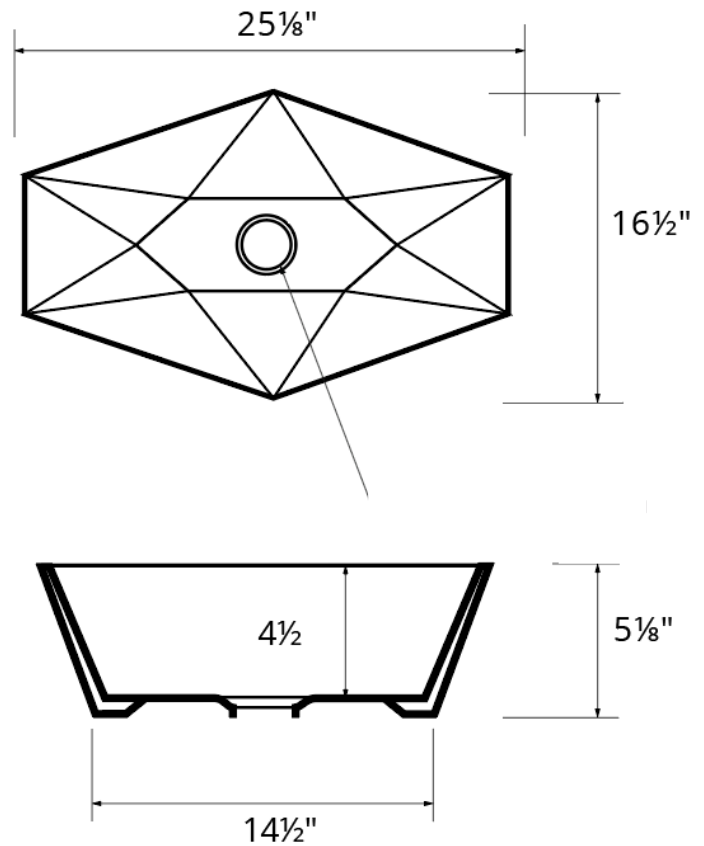

Karran's Valera Collection comprises a wide array of elegant models that include undermount sinks, top mount sinks and vessel sinks. These vitreous china bathroom sinks feature a durable double-glazed, high gloss finish that is both stain, scratch and scuff resistant. All models in the Valera Collection are available in crisp white finish that is easy to clean and care for. Consider them the perfect choice for any residential or commercial bathroom project. Pair your Valera sink with a Karran bathroom faucet. Shorter faucets are suitable for undermount and top mount sinks. Select a taller faucet for all vessel sink installations.

Series:	Valera Collection
Material:	Double glazed vitreous china
Installation Type:	Vessel mount
Configuration / Style:	Single bowl
Finish:	Gloss finish
Overall dimensions:	25-1/8" x 16-1/2" x 5-1/8"
Bowl dimensions:	24-1/8" x 15-1/2" x 4-1/2"
Drain size:	1-3/4"
Min. cabinet size:	27"
Template included:	No
Clips included:	No
Accessories included:	No
Colors available:	White

We reserve the right to update product specifications without notice. Please visit karran.com for the most current specification sheets. All dimensions are accurate to 1/4". REV 05-2022