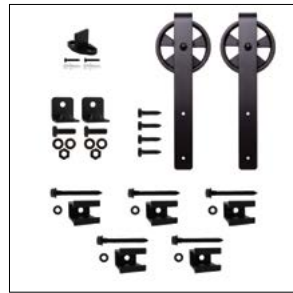

Aluminum Flat Rail Kits and Accessories

Flat Rail

FR-BK-04

How to Order

Track is ordered separately from hardware kit.

Single Door Solution:

- 1) Track: Specify finish and length. Example: Part number FR-BK-06-A, black finish, 6' length.
- 2) Carrier Hardware Kit: Specify style and finish. Example: Part number FR-HK-05, 5" hook carrier style, black finish.

To Order:

- 1) Track: Specify quantity, finish and length. Example: Order 2 of part number FR-BK-06-A, black finish, 6' length each.
- 2) Carrier Hardware Kit: Specify quantity, style and finish. Example: Order 2 of part number FR-HK-05, 5" hook carrier style, black finish.
- 3) Splice Kit: Order 1 of part number FR-SPK flat rail splice kit.

Kits Include:

(Rail sold separately)

- Carriers (2)
- Floor Guide Set (1)
- Brackets (5)
- Stop Kit (1)
- Fasteners

Flat Rail Kits (rail sold separately)

FR-HK-08
3" Hook Carriers

FR-HK-05
5" Hook Carriers

FR-ST-03
3" Strap Carriers

FR-TM-03
3" Top Mount Carriers

Carriers

FRC-HK3-08
3" Hook Carrier

FRC-HK5-08
5" Hook Carrier

FRC-ST3-08
3" Strap Carrier

FRC-TM3-08
3" Top Mount Carrier

Flat Rail Accessories