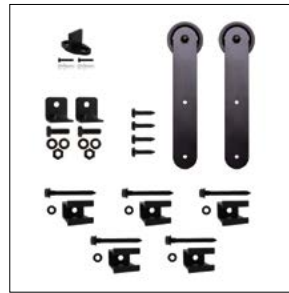

Aluminum Flat Rail Kits and Accessories

Flat Rail

FR-BK-04

How to Order

Track is ordered separately from hardware kit.

Single Door Solution:

- 1) Track: Specify finish and length. Example: Part number FR-BK-06-A, black finish, 6' length.
- 2) Carrier Hardware Kit: Specify style and finish. Example: Part number FR-HK-05, 5" hook carrier style, black finish.

To Order:

- 1) Track: Specify quantity, finish and length. Example: Order 2 of part number FR-BK-06-A, black finish, 6' length each.
- 2) Carrier Hardware Kit: Specify quantity, style and finish. Example: Order 2 of part number FR-HK-05, 5" hook carrier style, black finish.
- 3) Splice Kit: Order 1 of part number FR-SPK flat rail splice kit.

Kits Include:

(Rail sold separately)

- Carriers (2)
- Floor Guide Set (1)
- Brackets (5)
- Stop Kit (1)
- Fasteners

Flat Rail Kits (rail sold separately)

FR-HK-08
3" Hook Carriers

FR-HK-05
5" Hook Carriers

FR-ST-03
3" Strap Carriers

FR-TM-03
3" Top Mount Carriers

Carriers

FRC-HK3-08
3" Hook Carrier

FRC-HK5-08
5" Hook Carrier

FRC-ST3-08
3" Strap Carrier

FRC-TM3-08
3" Top Mount Carrier

Flat Rail Accessories