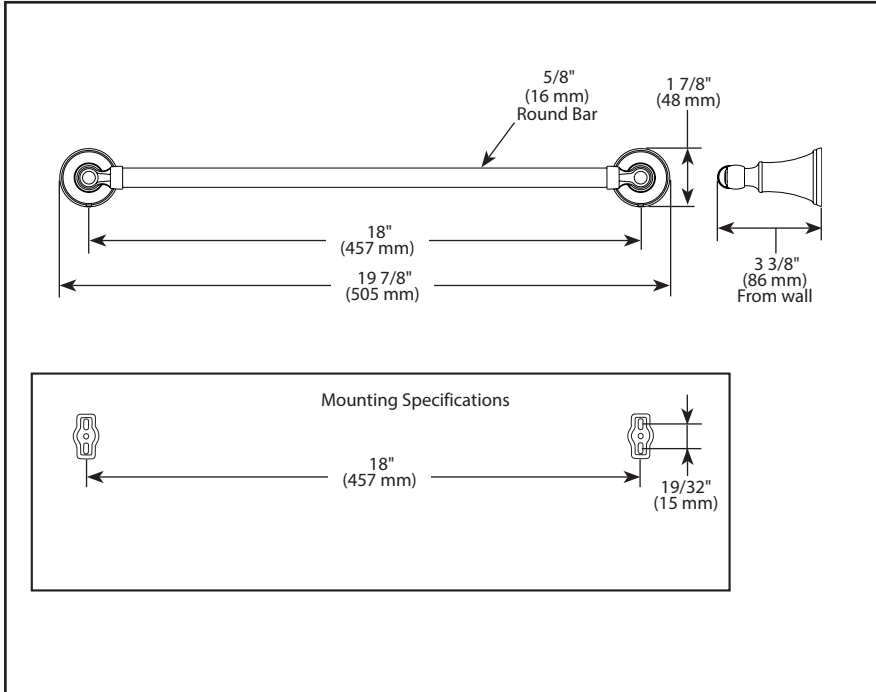

▲ Designate proper finish suffix

see what Delta can do™

ACCESSORIES

- Woodhurst™ Bath Collection
- 18" Towel Bar

STANDARD SPECIFICATIONS:

- Wood blocking is preferable behind all wall surfaces. If wood blocking is not available, the following fasteners are suggested: Tile/Masonry-Plastic or lead Anchors Plaster/drywall-Toggle bolts.
- Mounting hardware included with product.

WARRANTY

- Lifetime Faucet and Finish Limited Warranty to the original consumer purchaser to be free from defects in material and workmanship.
- 5 Year Limited Warranty for usage in all industrial, commercial and business applications.

Delta reserves the right (1) to make changes in specifications and materials, and (2) to change or discontinue models, both without notice or obligation. Dimensions are for reference only. See current full-line price book or www.deltafaucet.com for finish options and product availability.

Delta Faucet Company

55 E. 111th Street, Indianapolis, Indiana 46280
350 South Edgeware Road, St. Thomas, Ontario Canada N5P 4L1
© 2018 Delta Faucet Company