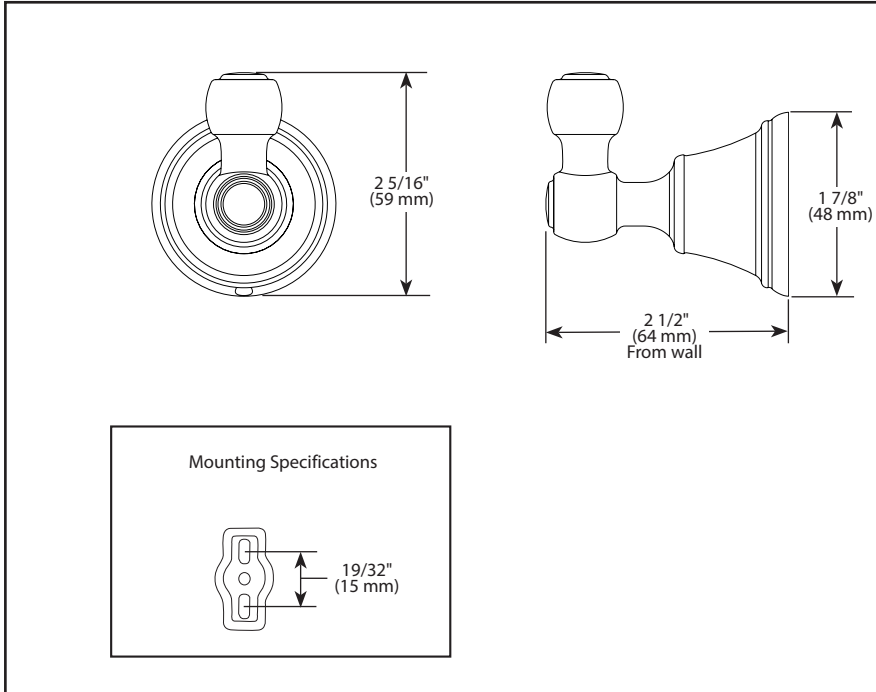

73235▲

Submitted Model No.: _____

Specific Features: _____

▲ Designate proper finish suffix

see what Delta can do™

ACCESSORIES

- Woodhurst™ Bath Collection
- Robe Hook

STANDARD SPECIFICATIONS:

- Wood blocking is preferable behind all wall surfaces. If wood blocking is not available, the following fasteners are suggested: Tile/Masonry-Plastic or lead Anchors Plaster/drywall-Toggle bolts.
- Mounting hardware included with product.