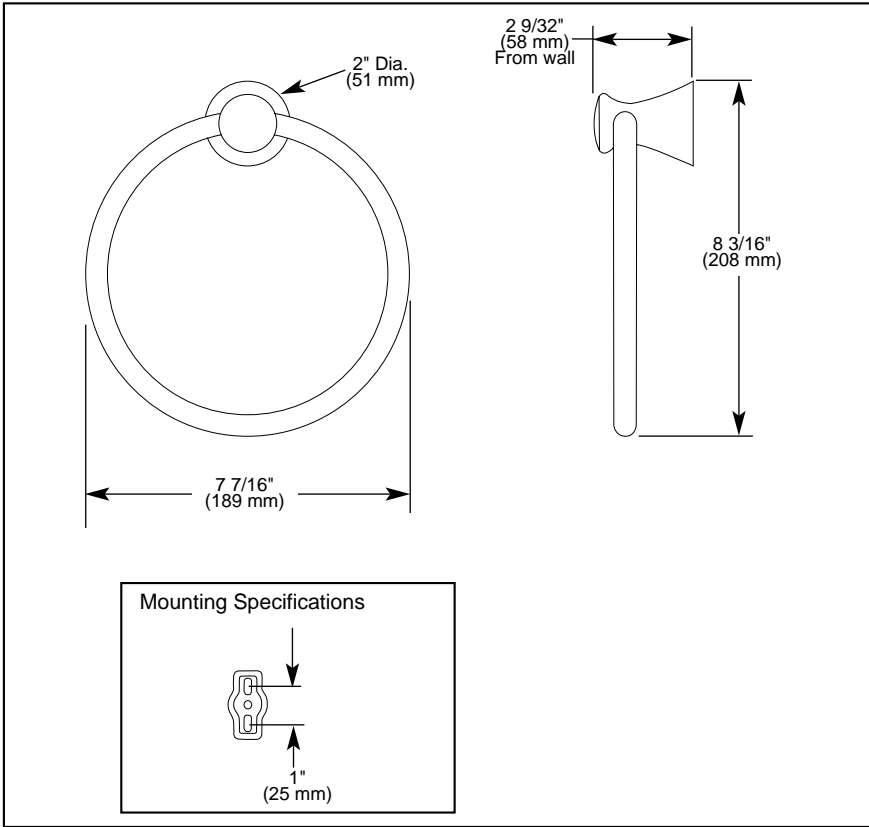

Submitted Model No.: _____

Specific Features: _____

DELTA[®]

ACCESSORIES

- Lahara™ Bath Collection
- Towel Ring

STANDARD SPECIFICATIONS:

- Wood blocking is preferable behind all wall surfaces. If wood blocking is not available, the following fasteners are suggested: Tile/Masonry-Plastic or lead Anchors Plaster/drywall-Toggle bolts.
- Mounting hardware included with product.