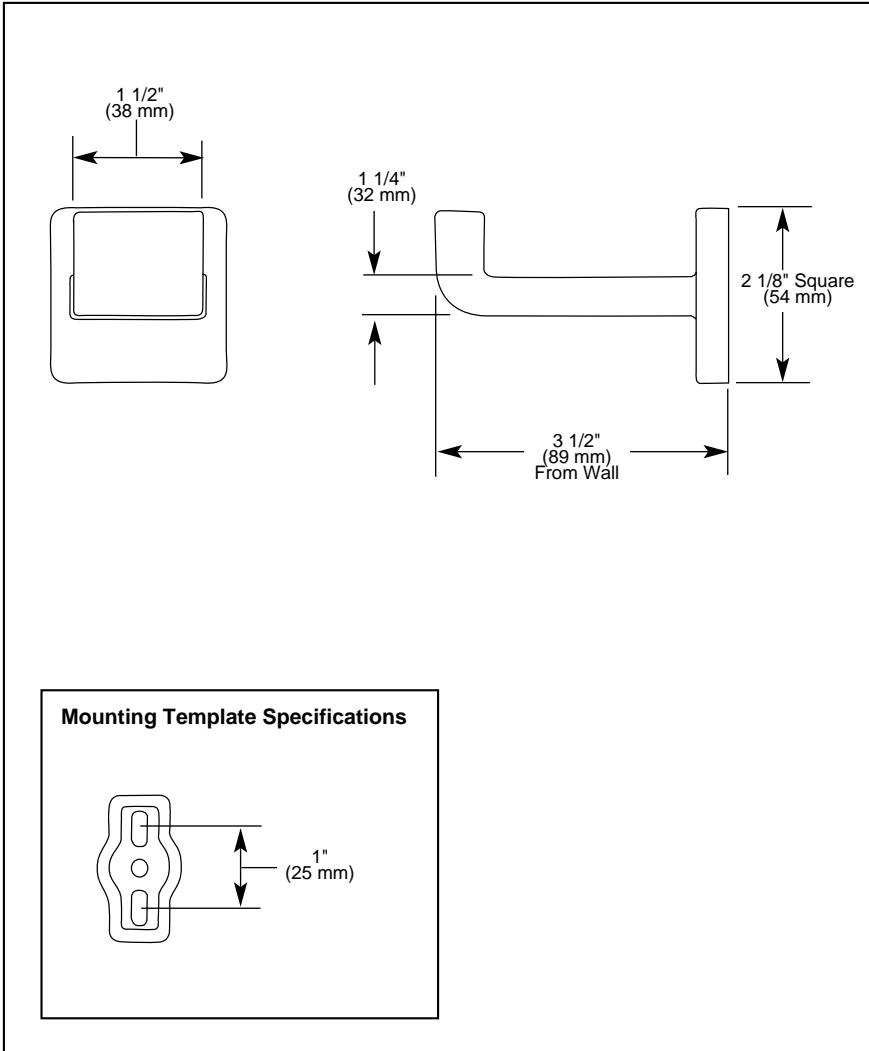

DELTA[®]

ACCESSORIES

■ Robe Hook

Submitted Model No.: _____

Specific Features: _____

STANDARD SPECIFICATIONS:

- Wood blocking is preferable behind all wall surfaces. If wood blocking is not available, the following fasteners are suggested: Tile/Masonry-Plastic or lead Anchors Plaster/drywall-Toggle bolts.
- Mounting hardware and mounting instructions included with product.