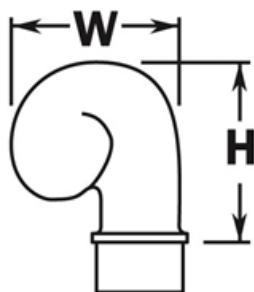

**PART# 606/1H**

Scroll Finial for 1-1/2" Diameter Tubing

<b>W</b>	2-3/4"
<b>H</b>	3-1/8"

MATERIAL & AVAILABLE FINISHES			
	BRASS	304 SST	316 SST
<b>Polished</b>	√		
<b>Satin</b>	√		
<b>Clear Coat</b>	√		

MATERIAL USAGE			
	BRASS	304 SST	316 SST
<b>Indoor</b>	√		
<b>Outdoor</b>	√*		

\*Uncoated brass only

MATERIAL CARE	
<b>Brass</b>	Use Lavi Metal Polish (Item# 00202) and apply with a damp, soft cloth.

<b>INSTALLATION</b>	Adhere fitting to tube using Loctite 326 Metal Adhesive (#00201) and Primer (#00211).
<b>HARDWARE INCLUDED</b>	---
<b>USE TOGETHER WITH</b>	1.5" OD tube (A110), handrail bracket for 1.5" tube (301), matching flush fittings for 1.5" tube (730 series).