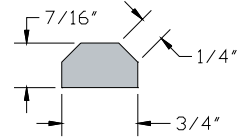

EXTERIOR CABINET ACCESSORIES

WINE RACKS - BULK PACKS

Courtesy WW Wood Products

Squared

- 4" x 4" openings**
2329 – 18 full bottle openings
- 1736 – 14 full bottle openings
- 2342 – 28 full bottle openings
- 1729 – 11 full bottle openings

Squared Wine Racks (Bulk Pack)

- Panels are produced from sturdy mouldings 3/4" wide x 7/16" thick with square edges
- Glued and mechanically fastened at joints
- Bottle openings are 3-3/4" x 3-3/4"
- Easily cut to desired size

Deluxe Wine Racks (Bulk Pack)

- Panels are produced from sturdy mouldings 3/4" wide x 7/16" thick with square edges
- Glued and mechanically fastened at joints
- Bottle openings are 3-3/4" x 3-3/4"
- Routed Face for a custom look
- Easily cut to desired size