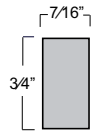

EXTERIOR CABINET ACCESSORIES

WINE RACKS - BULK PACKS

Courtesy WW Wood Products

Squared

- 4" x 4" openings**
2329 – 18 full bottle openings
- 1736 – 14 full bottle openings
- 2342 – 28 full bottle openings
- 1729 – 11 full bottle openings

Squared Wine Racks (Bulk Pack)

- Panels are produced from sturdy mouldings 3/4" wide x 7/16" thick with square edges
- Glued and mechanically fastened at joints
- Bottle openings are 3-3/4" x 3-3/4"
- Easily cut to desired size

Deluxe Wine Racks (Bulk Pack)

- Panels are produced from sturdy mouldings 3/4" wide x 7/16" thick with square edges
- Glued and mechanically fastened at joints
- Bottle openings are 3-3/4" x 3-3/4"
- Routed Face for a custom look
- Easily cut to desired size

Deluxe

3-3/4" x 3-3/4" openings

- 2329 – 18 full bottle openings
- 1736 – 14 full bottle openings
- 2342 – 28 full bottle openings
- 1729 – 11 full bottle openings

Custom sizes available with minimums.

Please inquire.