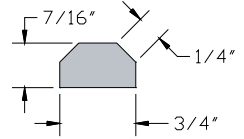

Deluxe Wine Racks (Bulk Pack)

- Panels are produced from sturdy mouldings 3/4" wide x 7/16" thick with square edges
- Glued and mechanically fastened at joints
- Bottle openings are 3-3/4" x 3-3/4"
- Routed Face for a custom look
- Easily cut to desired size