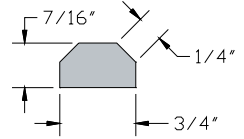

EXTERIOR CABINET ACCESSORIES

WINE RACKS - BULK PACKS

Courtesy WW Wood Products

Squared

- 4" x 4" openings**
- 2329 – 18 full bottle openings
- 1736 – 14 full bottle openings
- 2342 – 28 full bottle openings
- 1729 – 11 full bottle openings

Squared Wine Racks (Bulk Pack)

- Panels are produced from sturdy mouldings 3/4" wide x 7/16" thick with square edges
- Glued and mechanically fastened at joints
- Bottle openings are 3-3/4" x 3-3/4"
- Easily cut to desired size

Deluxe Wine Racks (Bulk Pack)

- Panels are produced from sturdy mouldings 3/4" wide x 7/16" thick with square edges
- Glued and mechanically fastened at joints
- Bottle openings are 3-3/4" x 3-3/4"
- Routed Face for a custom look
- Easily cut to desired size