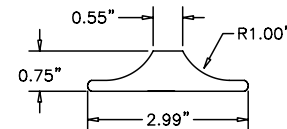

Stemware Moulding

- Solid wood, fully sanded and ready to finish
- 62" lengths in both profiles allow custom installation for residential or commercial applications

Stemware Rack — Solid Wood

PART #	SPECIES QTY/ WT	CARTON	SUG. RETAIL PRICE EACH
18" Stemware Rack - 4 Rows			
S9600OUF1	Red Oak	1 piece/3lbs	\$54.60
S9600MUF1	Maple	1 piece/3lbs	\$56.27
S9600HUF1	Hickory	1 piece/3lbs	\$57.91
S9600CUF1	Cherry	1 piece/3lbs	\$84.39
S9600AUF1	Ash	1 piece/3lbs	\$59.14
S9600QUF1	Alder	1 piece/3lbs	\$56.27
30" Stemware Rack - 7 Rows			
S9620OUF1	Red Oak	1 piece/4lbs	\$76.13
S9620MUF1	Maple	1 piece/4lbs	\$87.16
S9620HUF1	Hickory	1 piece/4lbs	\$88.90
S9620CUF1	Cherry	1 piece/4lbs	\$115.85
S9620AUF1	Ash	1 piece/4lbs	\$106.87
S9620QUF1	Alder	1 piece/4lbs	\$89.25
36" Stemware Rack - 8 Rows			
S9630OUF1	Red Oak	1 piece/5lbs	\$96.15
S9630MUF1	Maple	1 piece/5lbs	\$97.73
S9630HUF1	Hickory	1 piece/5lbs	\$102.64
S9630CUF1	Cherry	1 piece/5lbs	\$125.78
S9630AUF1	Ash	1 piece/5lbs	\$120.64
S9630QUF1	Alder	1 piece/5lbs	\$104.98

"L" Moulding

"T" Moulding

Length of both profiles: 62"L