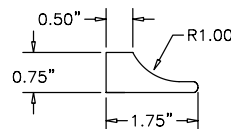

Stemware Moulding

- Solid wood, fully sanded and ready to finish
- 62" lengths in both profiles allow custom installation for residential or commercial applications

Stemware Rack — Solid Wood

PART #	SPECIES QTY/ WT	CARTON	SUG. RETAIL PRICE EACH
18" Stemware Rack - 4 Rows			
S9600OUF1	Red Oak	1 piece/3lbs	\$54.60
S9600MUF1	Maple	1 piece/3lbs	\$56.27
S9600HUF1	Hickory	1 piece/3lbs	\$57.91
S9600CUF1	Cherry	1 piece/3lbs	\$84.39
S9600AUF1	Ash	1 piece/3lbs	\$59.14
S9600QUF1	Alder	1 piece/3lbs	\$56.27
30" Stemware Rack - 7 Rows			
S9620OUF1	Red Oak	1 piece/4lbs	\$76.13
S9620MUF1	Maple	1 piece/4lbs	\$87.16
S9620HUF1	Hickory	1 piece/4lbs	\$88.90
S9620CUF1	Cherry	1 piece/4lbs	\$115.85
S9620AUF1	Ash	1 piece/4lbs	\$106.87
S9620QUF1	Alder	1 piece/4lbs	\$89.25
36" Stemware Rack - 8 Rows			
S9630OUF1	Red Oak	1 piece/5lbs	\$96.15
S9630MUF1	Maple	1 piece/5lbs	\$97.73
S9630HUF1	Hickory	1 piece/5lbs	\$102.64
S9630CUF1	Cherry	1 piece/5lbs	\$125.78
S9630AUF1	Ash	1 piece/5lbs	\$120.64
S9630QUF1	Alder	1 piece/5lbs	\$104.98

"L" Moulding

"T" Moulding

Length of both profiles: 62"L