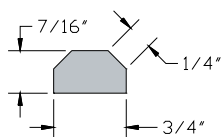

EXTERIOR CABINET ACCESSORIES

WINE RACKS - PREMIUM & DELUXE

Premium

4-1/4" x 4-1/4" openings

- 2430 – 18 full bottle openings
- 1736 – 14 full bottle openings
- 2443 – 28 full bottle openings
- 1729 – 11 full bottle openings

Premium Wine Racks

- Premium routed panels produced from 1 1/16" x 1 1/16" hardwood mouldings
- Glued and mechanically fastened half-lap joints
- Bottle openings are 4-1/4" x 4-1/4".
- All front piece openings are routed for a custom look, back piece unrouted
- Easily cut to desired size
- Boxed two pieces per carton

Deluxe Wine Racks

- Panels are produced from sturdy mouldings 3/4" wide x 7/16" thick with square edges
- Glued and mechanically fastened at joints
- Bottle openings are 3-3/4" x 3-3/4"
- Routed Face for a custom look
- Easily cut to desired size
- Boxed two pieces per carton