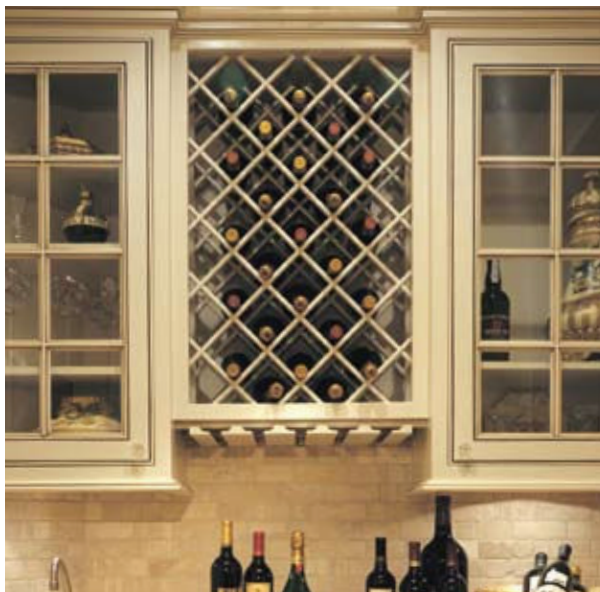

EXTERIOR CABINET ACCESSORIES

WINE RACKS - PREMIUM & DELUXE

Premium

4-1/4" x 4-1/4" openings

- 2430 – 18 full bottle openings
- 1736 – 14 full bottle openings
- 2443 – 28 full bottle openings
- 1729 – 11 full bottle openings

Premium Wine Racks

- Premium routed panels produced from 1 1/16" x 1 1/16" hardwood mouldings
- Glued and mechanically fastened half-lap joints
- Bottle openings are 4-1/4" x 4-1/4".
- All front piece openings are routed for a custom look, back piece unrouted
- Easily cut to desired size
- Boxed two pieces per carton

Deluxe Wine Racks

- Panels are produced from sturdy mouldings 3/4" wide x 7/16" thick with square edges
- Glued and mechanically fastened at joints
- Bottle openings are 3-3/4" x 3-3/4"
- Routed Face for a custom look
- Easily cut to desired size
- Boxed two pieces per carton