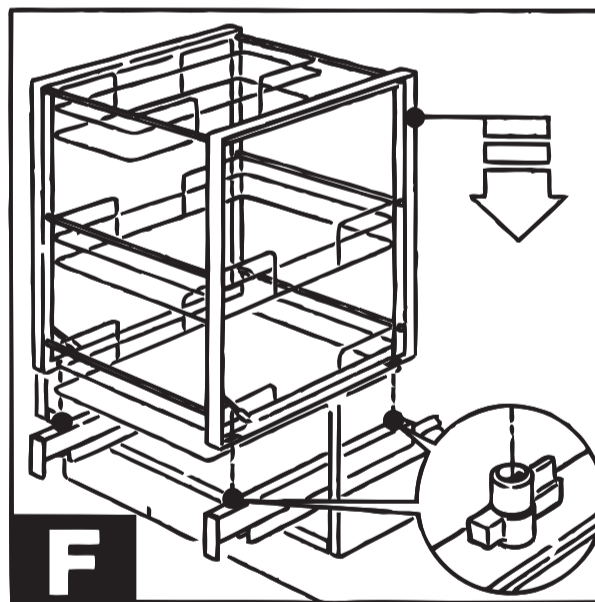

COMPAGNUCCI

COMPAGNUCCI S.p.a.
WIRE PRODUCTS
AND ENGINEERING

REV-A-SHELF®

2409 Plantside Drive
Jeffersonton, Kentucky 40299
Phone: 1-800-626-1126 (toll free)
www.rev-a-shelf.com

A

B

C

D

E

F

G

H