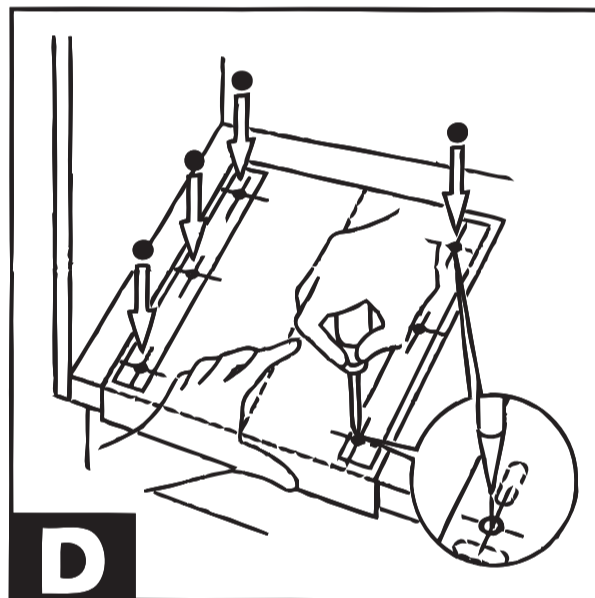

COMPAGNUCCI

COMPAGNUCCI S.p.a.
WIRE PRODUCTS
AND ENGINEERING

REV-A-SHELF®

2409 Plantside Drive
Jeffersonton, Kentucky 40299
Phone: 1-800-626-1126 (toll free)
www.rev-a-shelf.com

A

B

C

D