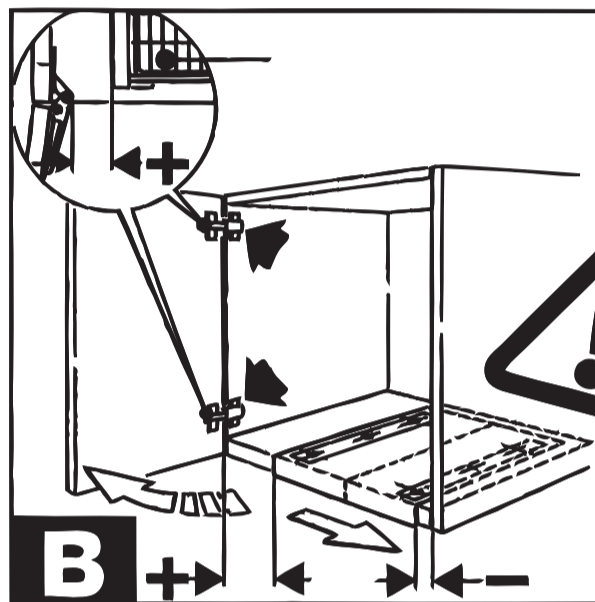

COMPAGNUCCI

COMPAGNUCCI S.p.a.
WIRE PRODUCTS
AND ENGINEERING

REV-A-SHELF®

2409 Plantside Drive
Jeffersonton, Kentucky 40299
Phone: 1-800-626-1126 (toll free)
www.rev-a-shelf.com

A

B

C

D