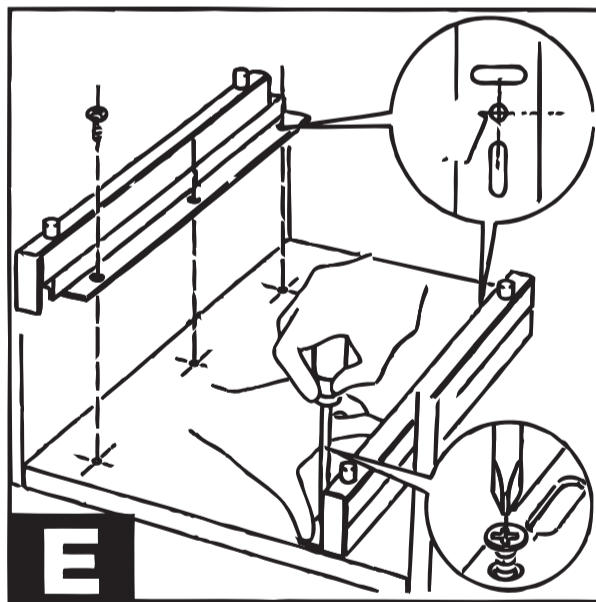

COMPAGNUCCI

COMPAGNUCCI S.p.a.
WIRE PRODUCTS
AND ENGINEERING

REV-A-SHELF®

2409 Plantside Drive
Jeffersonton, Kentucky 40299
Phone: 1-800-626-1126 (toll free)
www.rev-a-shelf.com

A

B

C

D