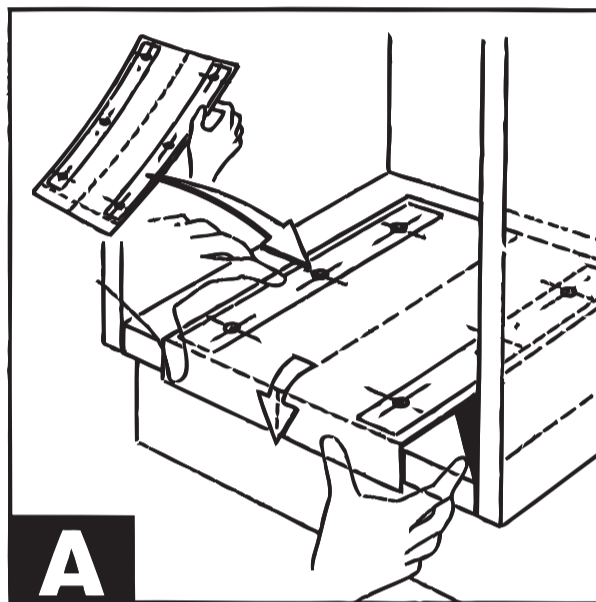

COMPAGNUCCI

COMPAGNUCCI S.p.a.
WIRE PRODUCTS
AND ENGINEERING

REV-A-SHELF®

2409 Plantside Drive
Jeffersonton, Kentucky 40299
Phone: 1-800-626-1126 (toll free)
www.rev-a-shelf.com

A

B

C

D