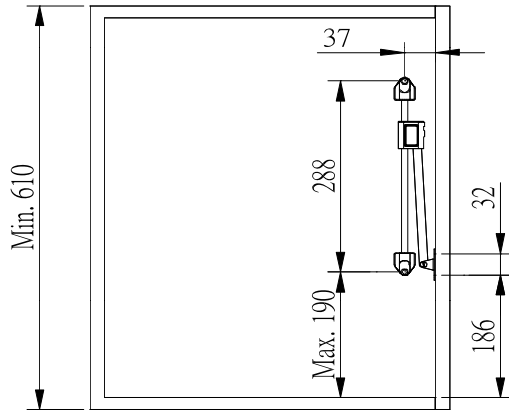

INSTALLATION INSTRUCTIONS

For Flap Stay to apply in Hamper

Step 1:

Step 2:

12400 Earl Jones Way

Louisville, KY 40299

rev-a-shelf.com

Customer Service: 800-626-1126