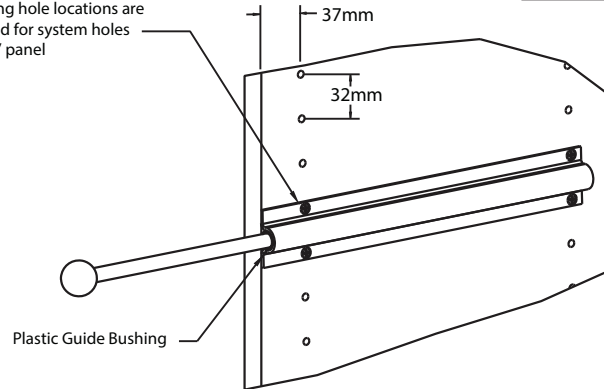

#### CARE AND MAINTENANCE:

Clean with a damp cloth and wipe parts dry.

Parts List		
No.	Description	Qty
A	Carriage	1
B	Euro Screws	4
C	Wood Screws	4

Mounting hole locations are designed for system holes on a 12" panel