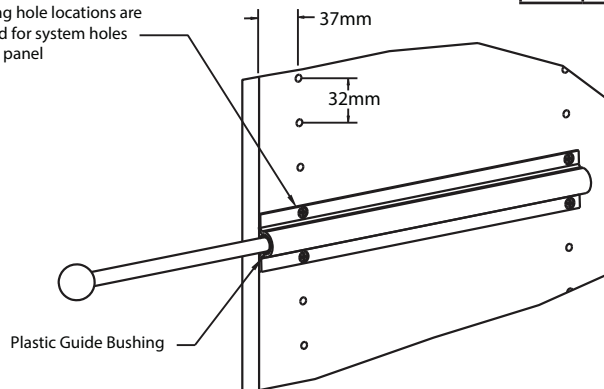

#### CARE AND MAINTENANCE:

Clean with a damp cloth and wipe parts dry.

Parts List		
No.	Description	Qty
A	Carriage	1
B	Euro Screws	4
C	Wood Screws	4

Mounting hole locations are designed for system holes on a 12" panel