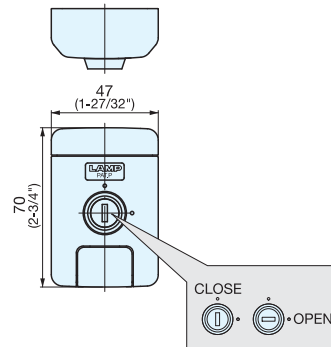

BOX LATCH (W/LOCK)

BL-70Y

PAT.P

- Latch ideal for box and case.
- Automatically latches lid when closed.
- Push button to release.
- 2 keys included.
- 5 key changes available on request.

CATCHES & LATCHES

BOX LATCHES \ SLIDE BOLTS

Item No.	Weight (g)	Box (pcs)	Carton (pcs)
BL-70Y	220	5	50

Part Name	Material	Finish/Color
Body, Strike	Zinc Alloy	Silver
Push Button	ABS	Grey

SLIDE BOLT

SBL

Item No.	L	B	H	C ₁	C ₂	P ₁	P ₂	P ₃	P ₄	Weight (g)	Box (pcs)	Carton (pcs)
SBL-35	36 (1-27/64")	29 (1-9/64")	18 (45/64")	11	16	26.5	19	20	21	60	20	200
SBL-45	45 (1-25/32")	30 (1-3/16")	18.5 (23/32")	12.5	17	33	20	22.5	21.5	80	10	