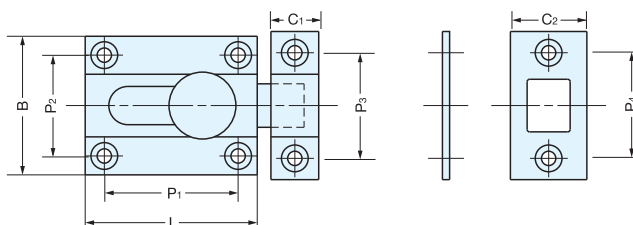

BOX LATCHES \ SLIDE BOLTS

Item No.	Weight (g)	Box (pcs)	Carton (pcs)
BL-70Y	220	5	50

Part Name	Material	Finish/Color
Body, Strike	Zinc Alloy	Silver
Push Button	ABS	Grey

SLIDE BOLT

SBL

Item No.	L	B	H	C ₁	C ₂	P ₁	P ₂	P ₃	P ₄	Weight (g)	Box (pcs)	Carton (pcs)
SBL-35	36 (1-27/64")	29 (1-9/64")	18 (45/64")	11	16	26.5	19	20	21	60	20	200
SBL-45	45 (1-25/32")	30 (1-3/16")	18.5 (23/32")	12.5	17	33	20	22.5	21.5	80	10	