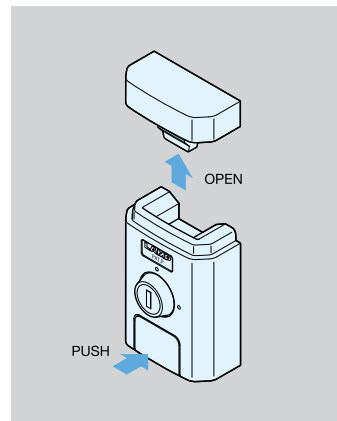

BOX LATCH (W/LOCK)

BL-70Y

PAT.P

- Latch ideal for box and case.
- Automatically latches lid when closed.
- Push button to release.
- 2 keys included.
- 5 key changes available on request.

CATCHES & LATCHES

BOX LATCHES \ SLIDE BOLTS

Item No.	Weight (g)	Box (pcs)	Carton (pcs)
BL-70Y	220	5	50

Part Name	Material	Finish/Color
Body, Strike	Zinc Alloy	Silver
Push Button	ABS	Grey

SLIDE BOLT

SBL

Item No.	L	B	H	C ₁	C ₂	P ₁	P ₂	P ₃	P ₄	Weight (g)	Box (pcs)	Carton (pcs)
SBL-35	36 (1-27/64")	29 (1-9/64")	18 (45/64")	11	16	26.5	19	20	21	60	20	200
SBL-45	45 (1-25/32")	30 (1-3/16")	18.5 (23/32")	12.5	17	33	20	22.5	21.5	80	10	