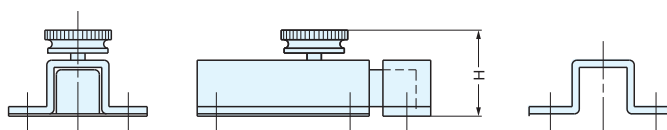

BOX LATCHES \ SLIDE BOLTS

Item No.	Weight (g)	Box (pcs)	Carton (pcs)
BL-70Y	220	5	50

Part Name	Material	Finish/Color
Body, Strike	Zinc Alloy	Silver
Push Button	ABS	Grey

SLIDE BOLT

SBL

Item No.	L	B	H	C ₁	C ₂	P ₁	P ₂	P ₃	P ₄	Weight (g)	Box (pcs)	Carton (pcs)
SBL-35	36 (1-27/64")	29 (1-9/64")	18 (45/64")	11	16	26.5	19	20	21	60	20	200
SBL-45	45 (1-25/32")	30 (1-3/16")	18.5 (23/32")	12.5	17	33	20	22.5	21.5	80	10	