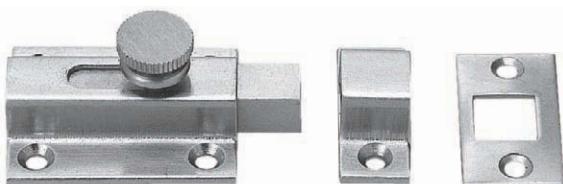

BOX LATCH (W/LOCK)

BL-70Y

PAT.P

- Latch ideal for box and case.
- Automatically latches lid when closed.
- Push button to release.
- 2 keys included.
- 5 key changes available on request.

CATCHES & LATCHES

BOX LATCHES \ SLIDE BOLTS

Item No.	Weight (g)	Box (pcs)	Carton (pcs)
BL-70Y	220	5	50

Part Name	Material	Finish/Color
Body, Strike	Zinc Alloy	Silver
Push Button	ABS	Grey

SLIDE BOLT

SBL

Item No.	L	B	H	C ₁	C ₂	P ₁	P ₂	P ₃	P ₄	Weight (g)	Box (pcs)	Carton (pcs)
SBL-35	36 (1-27/64")	29 (1-9/64")	18 (45/64")	11	16	26.5	19	20	21	60	20	200
SBL-45	45 (1-25/32")	30 (1-3/16")	18.5 (23/32")	12.5	17	33	20	22.5	21.5	80	10	

Material	Finish
Brass	Satin Nickel