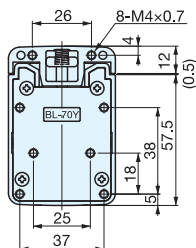

BOX LATCH (W/LOCK)

BL-70Y

PAT.P

- Latch ideal for box and case.
- Automatically latches lid when closed.
- Push button to release.
- 2 keys included.
- 5 key changes available on request.

CATCHES & LATCHES

BOX LATCHES \ SLIDE BOLTS

Item No.	Weight (g)	Box (pcs)	Carton (pcs)
BL-70Y	220	5	50

Part Name	Material	Finish/Color
Body, Strike	Zinc Alloy	Silver
Push Button	ABS	Grey

SLIDE BOLT

SBL

Item No.	L	B	H	C ₁	C ₂	P ₁	P ₂	P ₃	P ₄	Weight (g)	Box (pcs)	Carton (pcs)
SBL-35	36 (1-27/64")	29 (1-9/64")	18 (45/64")	11	16	26.5	19	20	21	60	20	200
SBL-45	45 (1-25/32")	30 (1-3/16")	18.5 (23/32")	12.5	17	33	20	22.5	21.5	80	10	