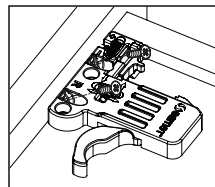

Drawer and Cabinet Dimensions S-C

Lock - Fix Drilling Holes

# LOCK - FIX ASSEMBLY INSTRUCTIONS

1

**Note:** Use angled holes to mount smart lock when wooden floor width is selected less than 12 mm.

2

3