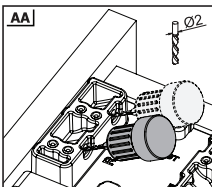

## Lock-Fix Mechanism

---

Lock-Fix mechanism was especially designed for the quick and flexible installation process of Smart Slide Drawer Systems.

With wide drawer size alternatives within a range of 250 mm to 600 mm, different requirements can be met, which ensures different solutions during furniture production. The possibility to lock as tight as desired ensures safety during drawer utilization.

Drawer and Cabinet Dimensions S-C

Lock - Fix Drilling Holes

# LOCK - FIX ASSEMBLY INSTRUCTIONS

1

**Note:** Use angled holes to mount smart lock when wooden floor width is selected less than 12 mm.

2

3