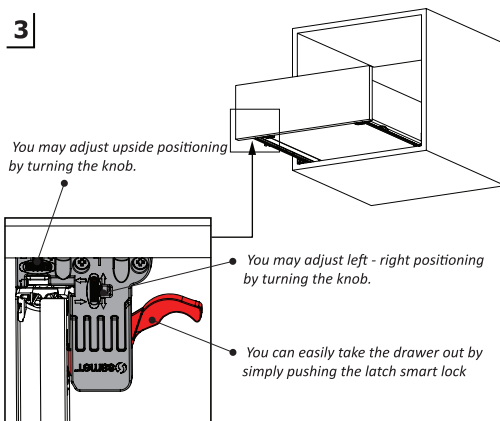

Drawer and Cabinet Dimensions S-C

Lock - Fix Drilling Holes

# LOCK - FIX ASSEMBLY INSTRUCTIONS

1

**Note:** Use angled holes to mount smart lock when wooden floor width is selected less than 12 mm.

2

3

## Screw Location for the Slides

Screw the slide from marked holes.

CD Cabinet Depth  
 CIW Cabinet Internal Width  
 NS Nominal Size  
 DIW Drawer Internal Width  
 DD Drawer Depth

## Recommended Screws For Rail Assembly for Assembly

Ø3,5x16 mm Chipboard Screw

Ø6,1x11,5 mm Euro Screw

\* All dimensions in the diagram are in mm

Full Extension Soft Close Lock Fix

**Smart Slide Drawer Slide**