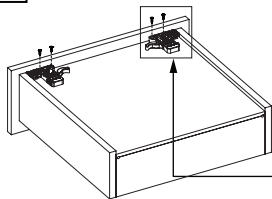

Drawer and Cabinet Dimensions S-C

Lock - Fix Drilling Holes

# LOCK - FIX ASSEMBLY INSTRUCTIONS

1

**Note:** Use angled holes to mount smart lock when wooden floor width is selected less than 12 mm.

2

3

## Screw Location for the Slides

Screw the slide from marked holes.

CD Cabinet Depth  
 CIW Cabinet Internal Width  
 NS Nominal Size  
 DIW Drawer Internal Width  
 DD Drawer Depth