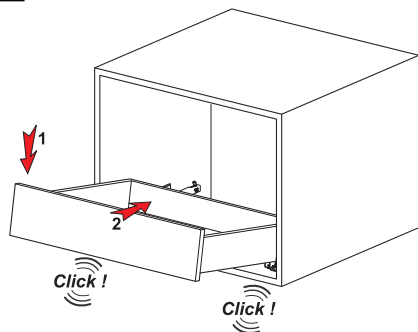

Drawer and Cabinet Dimensions S-C

Lock - Fix Drilling Holes

# LOCK - FIX ASSEMBLY INSTRUCTIONS

1

**Note:** Use angled holes to mount smart lock when wooden floor width is selected less than 12 mm.

2

3

## Screw Location for the Slides

Screw the slide from marked holes.

CD Cabinet Depth  
 CIW Cabinet Internal Width  
 NS Nominal Size  
 DIW Drawer Internal Width  
 DD Drawer Depth