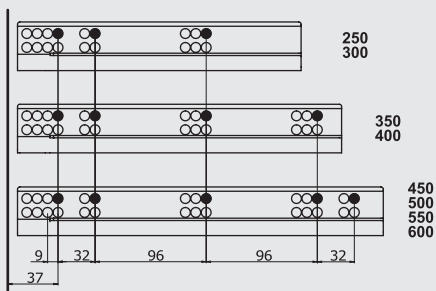

Screw Location for the Slides

Screw the slide from marked holes.

CD Cabinet Depth
CIW Cabinet Internal Width
NS Nominal Size
DIW Drawer Internal Width
DD Drawer Depth

Recommended Screws For Rail Assembly for Assembly

Ø3,5x16 mm Chipboard Screw

Ø6,1x11,5 mm Euro Screw

* All dimensions in the diagram are in mm