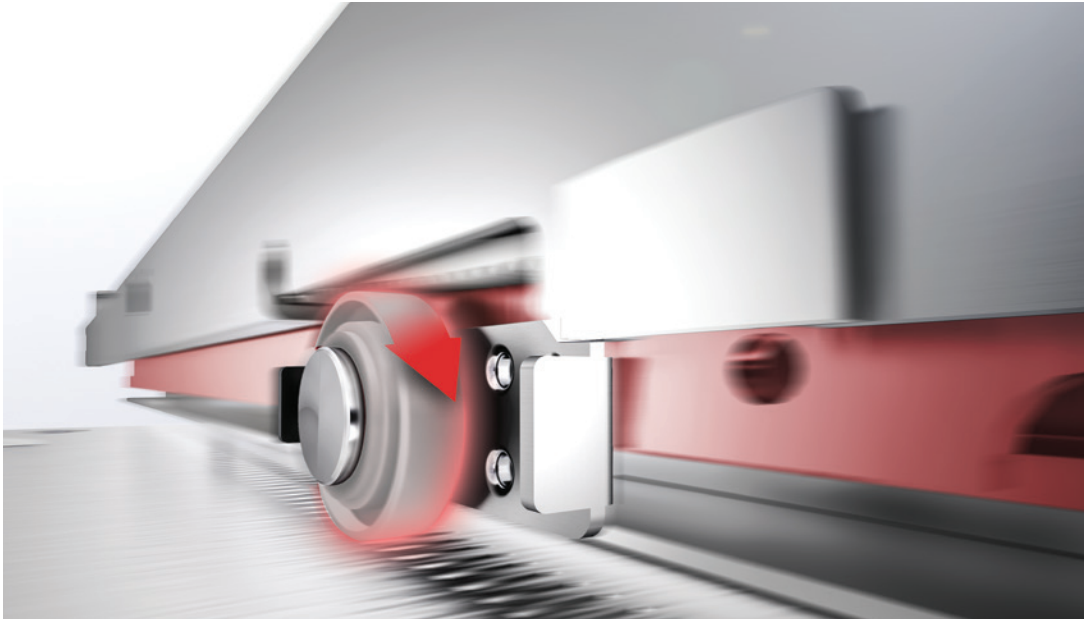

## Smart Slide Single and Full Extension Options

---

Smart Slide Drawer Systems meet expectations for advanced design creation with full and single extension options, which are developed with the purpose of meeting various design needs.

### Smooth and Silent Movement

---

Smart Slide Full is engineered to be functional for any drawers. Smart Slide full extension allows you freedom in furniture design such as Day & Night furniture's, bathroom cabinet and also kitchen applications.

Due to special production method with low tolerances, Smart Slide Full operates smooth and effortlessly all the time. Nonstop Synchronization, provided by silicone wheel, ensures smooth and silent running action with lifetime durability.

## Lock-Fix Mechanism

---

Lock-Fix mechanism was especially designed for the quick and flexible installation process of Smart Slide Drawer Systems.

With wide drawer size alternatives within a range of 250 mm to 600 mm, different requirements can be met, which ensures different solutions during furniture production. The possibility to lock as tight as desired ensures safety during drawer utilization.