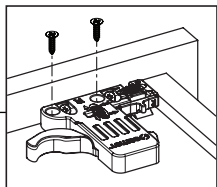

Drawer and Cabinet Dimensions S-C

Lock - Fix Drilling Holes

# LOCK - FIX ASSEMBLY INSTRUCTIONS

1

**Note:** Use angled holes to mount smart lock when wooden floor width is selected less than 12 mm.

2

3