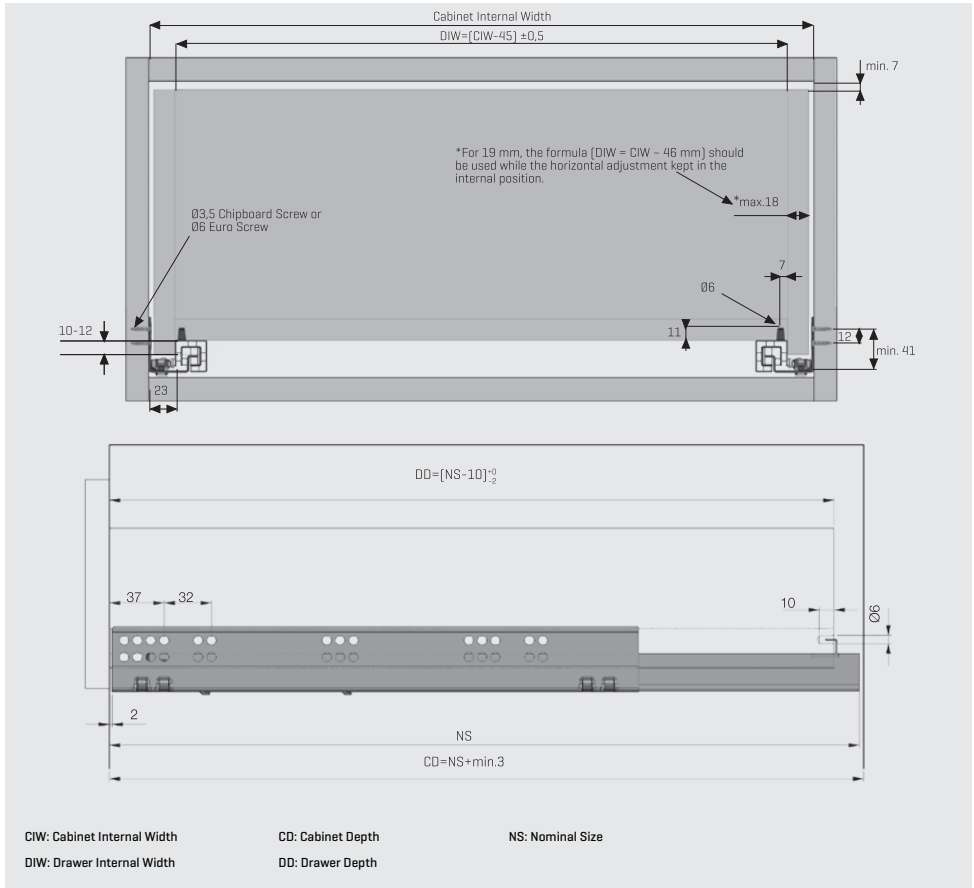

## Lock-Fix Mechanism

---

Lock-Fix mechanism was especially designed for the quick and flexible installation process of Smart Slide Drawer Systems.

With wide drawer size alternatives within a range of 250 mm to 600 mm, different requirements can be met, which ensures different solutions during furniture production. The possibility to lock as tight as desired ensures safety during drawer utilization.

## Soft - Close Version

---

The new integrated soft close system ensures gentle and quiet closing.

Thanks to adaptive soft close technology, drawers can be closed softly with same smooth closing effect even if you change the load inside the drawer.

Drawer and Cabinet Dimensions S-C

Lock - Fix Drilling Holes