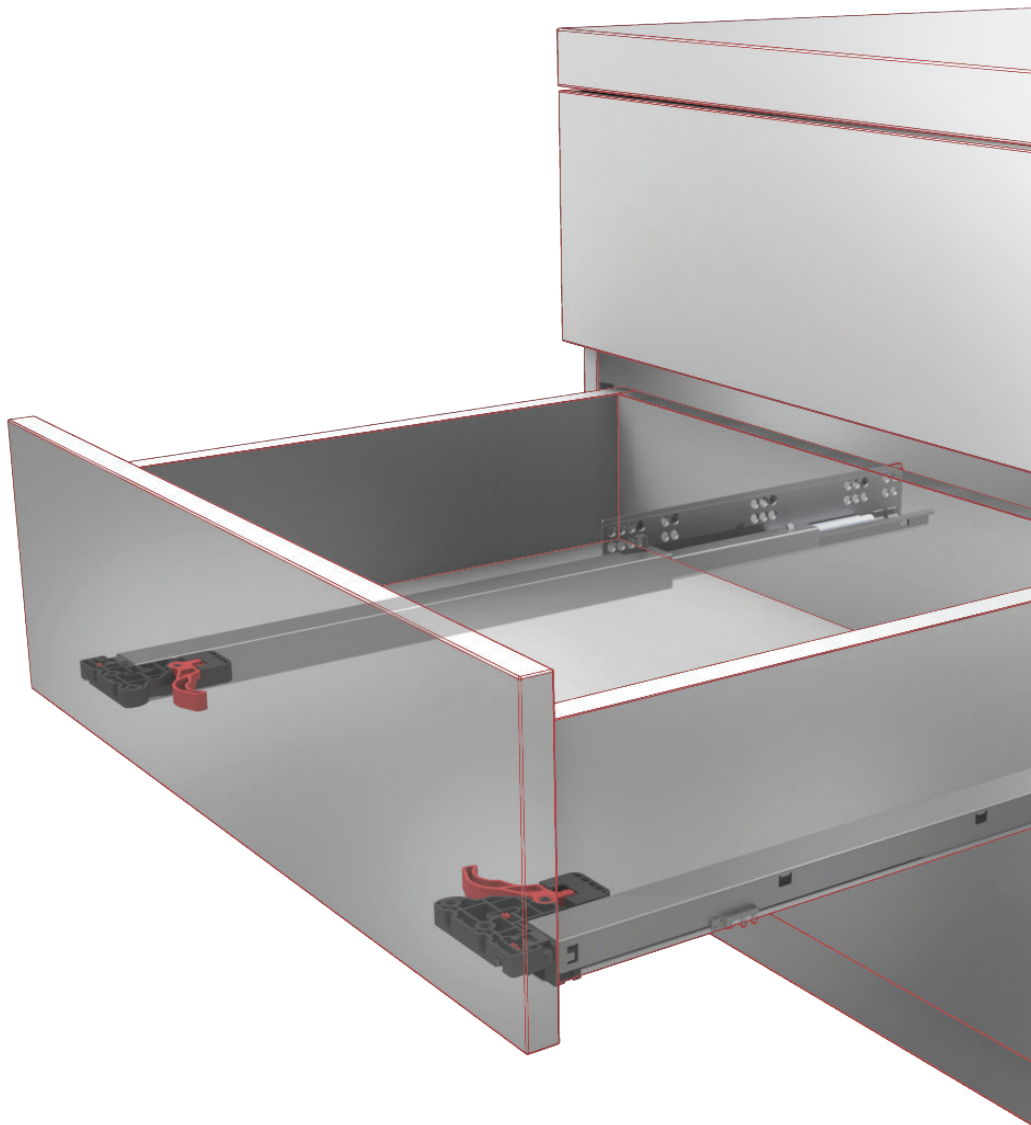

smart slide full | Power

Drawer Systems

Knape & Vogt reserves the right to change product specifications at any time without notice.

KV and the KV logo are trademarks of Knape & Vogt Manufacturing Company.

©2021 Knape & Vogt Manufacturing Company.