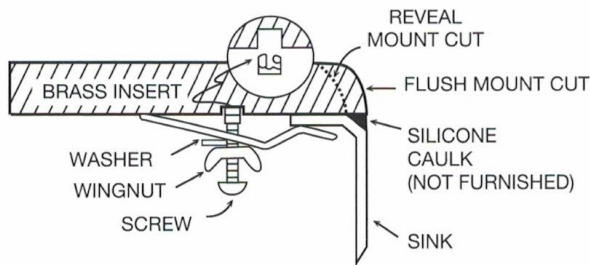

INSTALLATION PROFILE

PROJECT INFORMATION

PROJECT: _____

CONTACT: _____

DATE: _____

NOTES: _____

_____

_____

APPROVAL:

OPTIONAL ACCESSORIES

- Stainless steel basket strainer [L-2]
- Stainless steel disposal flange [L-2DF]

We reserve the right to update product specifications without notice. Please visit karran.com for the most current specification sheets. All dimensions are accurate to 1/4". REV 05-2022