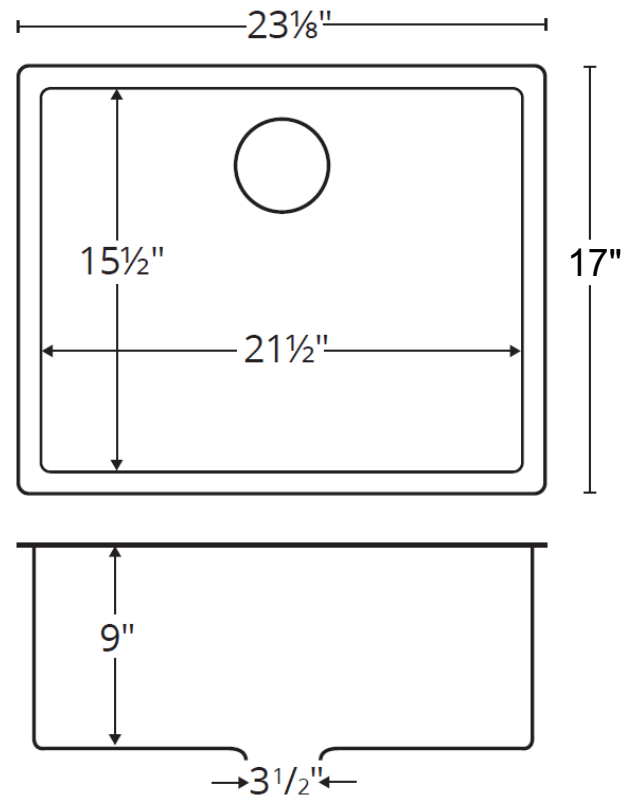

<b>Series:</b>	Novaro Collection
<b>Material:</b>	18 Gauge, Type 304 stainless steel
<b>Installation Type:</b>	Undermount
<b>Configuration / Style:</b>	Single bowl
<b>Finish:</b>	Soft satin brushed finish
<b>Overall dimensions:</b>	23-1/8" x 17"
<b>Inside bowl dimensions:</b>	21-1/2" x 15-1/2" x 9"
<b>Drain size:</b>	3-1/2"
<b>Min. cabinet size:</b>	27"
<b>Template included:</b>	Yes
<b>Clips included:</b>	Yes
<b>Accessories included</b>	Bottom grid, basket strainer