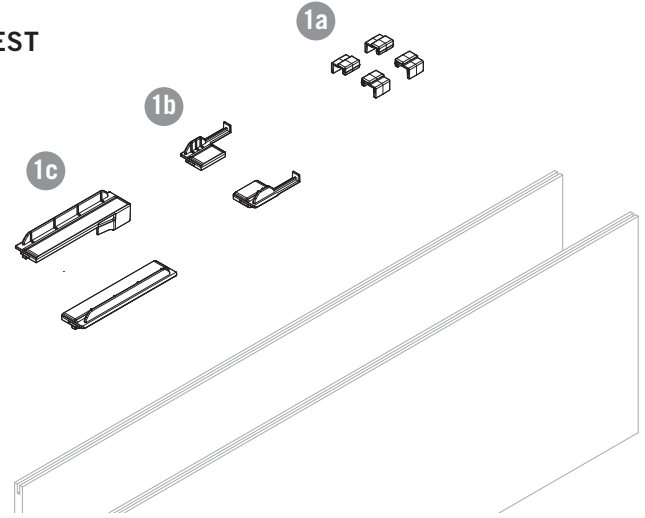

CABINET DIMENSIONS

BETTER

BEST

1

2

3

4

5

A

* this dimension refers to a faceframe thickness of 3/4" (19 mm)

6

B

5

5

6

6