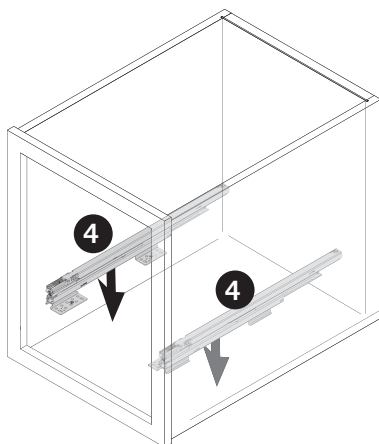

VS ENVI® BMT Planero

Cabinet dimensions
15" x 18" (381/457 mm)
5/8" - 3/4"
(16 - 19 mm)
Cabinet opening
12" x 15" (305/381 mm)
min. 22-1/16" (561 mm)

VS ENVI[®] BMT Planero

VS ENVI® BTM Planero

VAUTH
SAGEL

CABINET DIMENSIONS

BETTER

BEST

1

2

3

4

5

A

* this dimension refers to a faceframe thickness of 3/4" (19 mm)

6

B

5

5

6

6