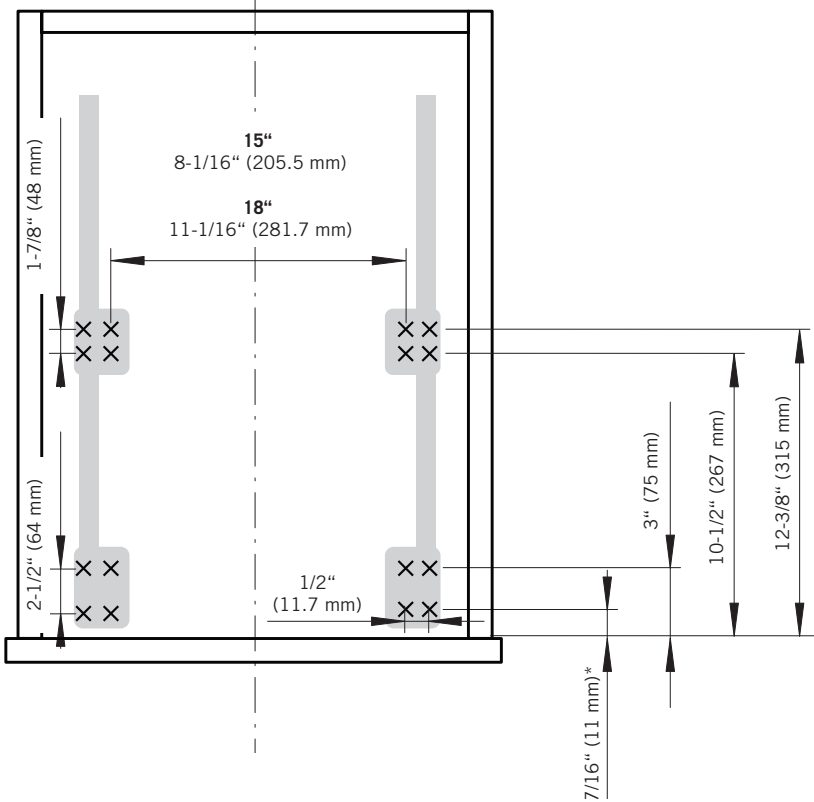

VS ENVI® BMT Planero

Cabinet dimensions
15" x 18" (381/457 mm)
5/8" - 3/4"
(16 - 19 mm)
Cabinet opening
12" x 15" (305/381 mm)
min. 22-1/16" (561 mm)

VS ENVI[®] BMT Planero

VS ENVI® BTM Planero

VAUTH
SAGEL

CABINET DIMENSIONS

BETTER

BEST

1

2

3

4

5

A

* this dimension refers to a faceframe thickness of 3/4" (19 mm)

6

B

5

5

6

6