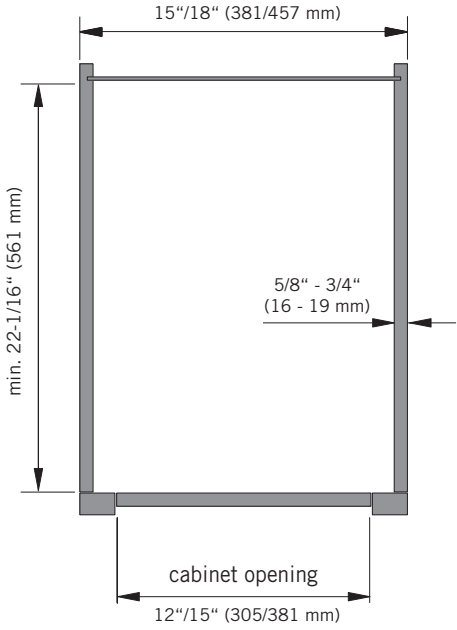

VS ENVI® BMT Planero

Cabinet dimensions
15" x 18" (381/457 mm)
5/8" - 3/4"
(16 - 19 mm)
Cabinet opening
12" x 15" (305/381 mm)
min. 22-1/16" (561 mm)

VS ENVI[®] BMT Planero

VS ENVI® BTM Planero

VAUTH
SAGEL

CABINET DIMENSIONS

BETTER

BEST

1

2

3

4

5

A

* this dimension refers to a faceframe thickness of 3/4" (19 mm)

6

B

5

5

6

6