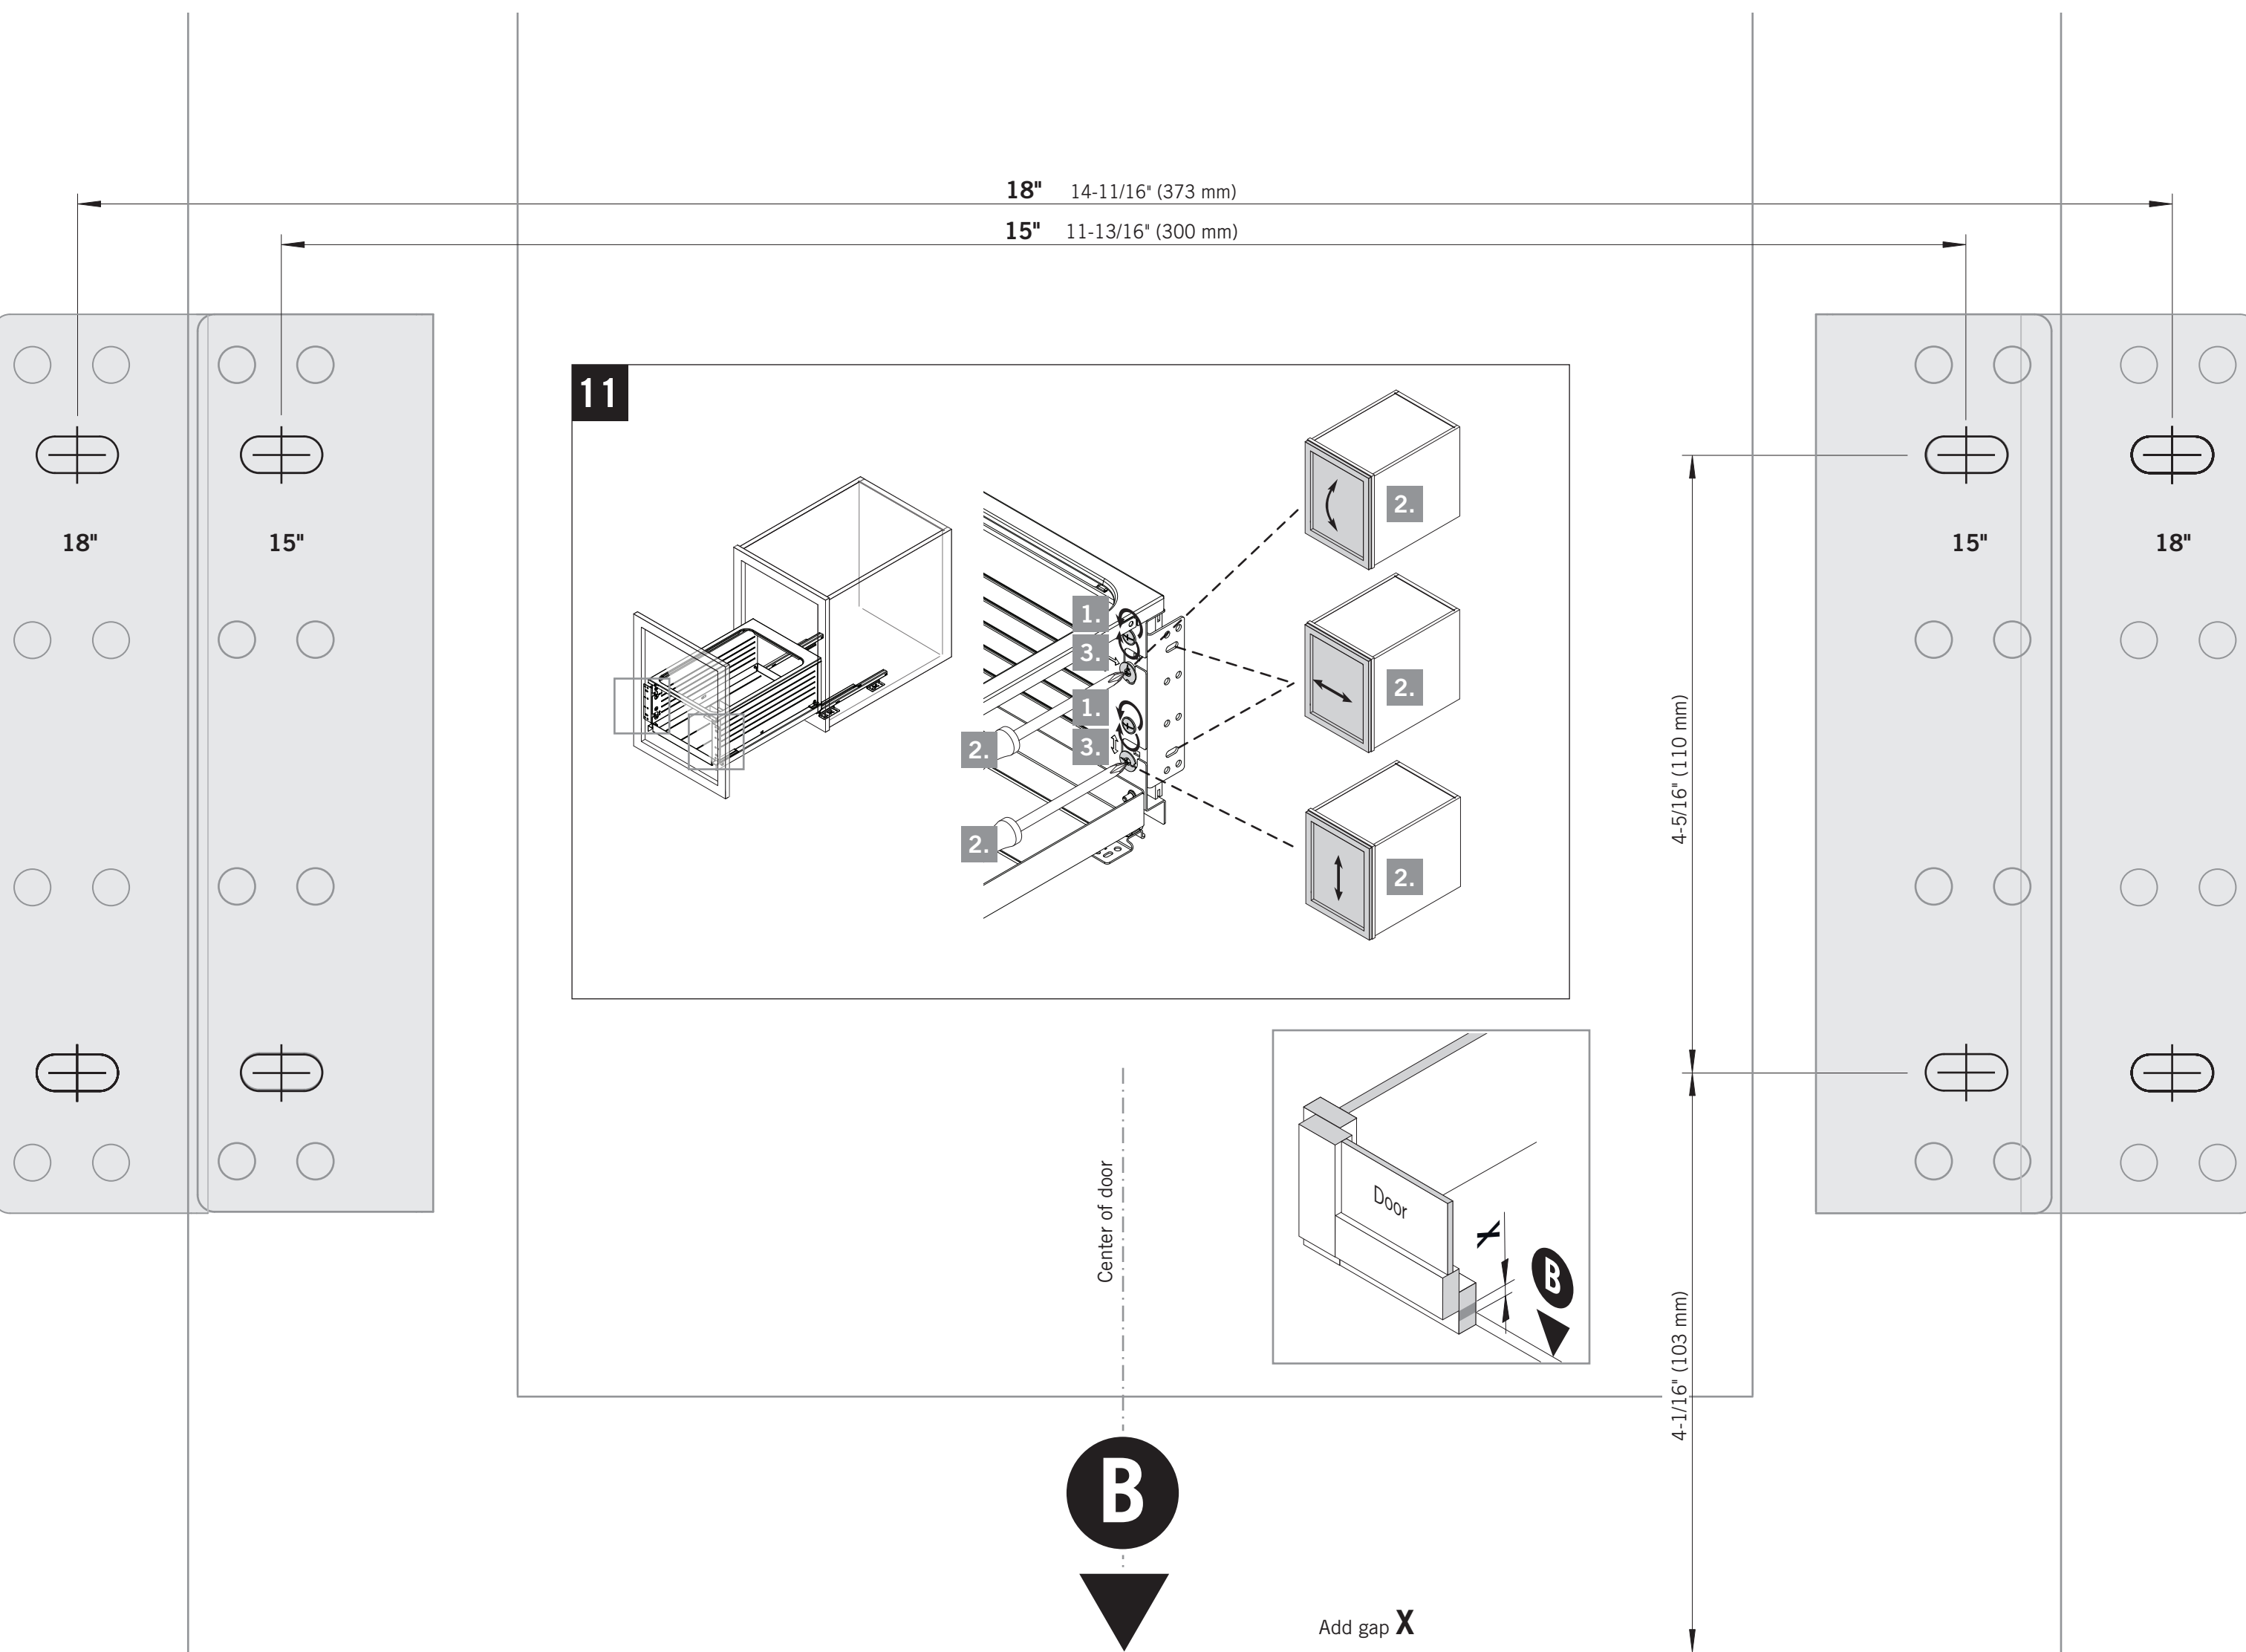

VS ENVI® BMT Planero

Cabinet dimensions
15" x 18" (381/457 mm)
5/8" - 3/4"
(16 - 19 mm)
Cabinet opening
12" x 15" (305/381 mm)
min. 22-1/16" (561 mm)

VS ENVI[®] BMT Planero

VS ENVI® BTM Planero

VAUTH
SAGEL

CABINET DIMENSIONS

BETTER

BEST

1

2

3

4

5

A

* this dimension refers to a faceframe thickness of 3/4" (19 mm)

6

B

5

5

6

6