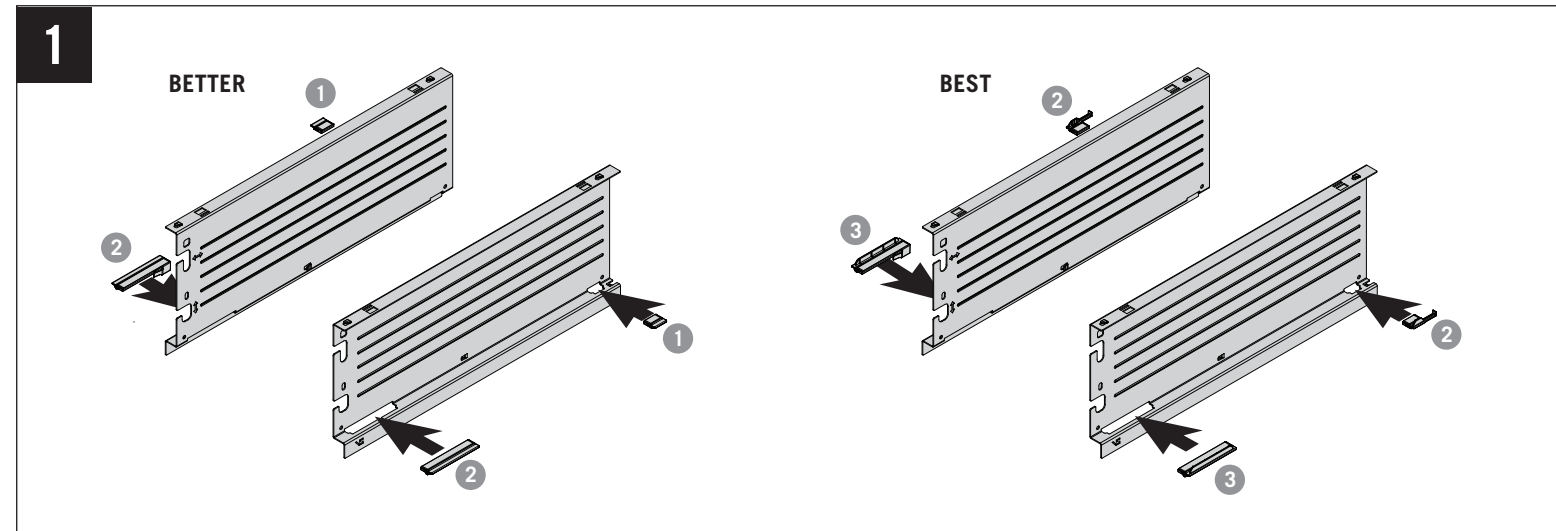

VS ENVI® BMT Planero

Cabinet dimensions
15" x 18" (381/457 mm)
5/8" - 3/4"
(16 - 19 mm)
Cabinet opening
12" x 15" (305/381 mm)
min. 22-1/16" (561 mm)

VS ENVI[®] BMT Planero

VS ENVI® BTM Planero

VAUTH
SAGEL

CABINET DIMENSIONS

BETTER

BEST

1

2

3

4

5