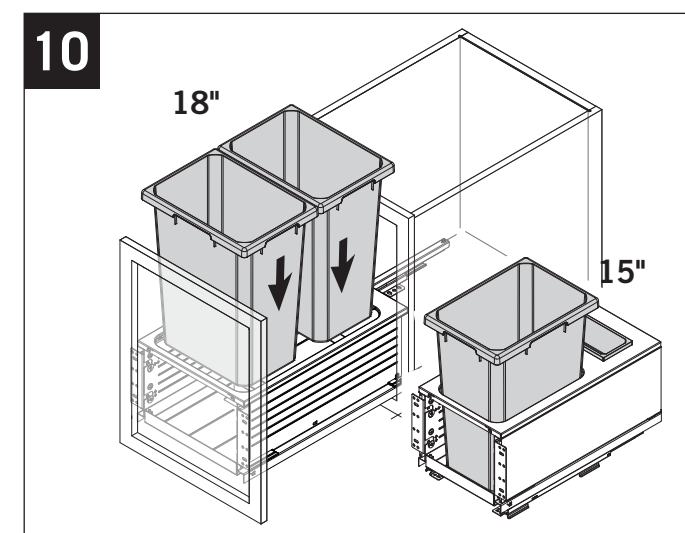

VS ENVI® BMT Planero

Cabinet dimensions
15" x 18" (381/457 mm)
5/8" - 3/4"
(16 - 19 mm)
Cabinet opening
12" x 15" (305/381 mm)
min. 22-1/16" (561 mm)

VS ENVI[®] BMT Planero

VS ENVI® BTM Planero

VAUTH
SAGEL

CABINET DIMENSIONS

BETTER

BEST

1

2

3

4

5

A

* this dimension refers to a faceframe thickness of 3/4" (19 mm)

6

B

5

5

6

6