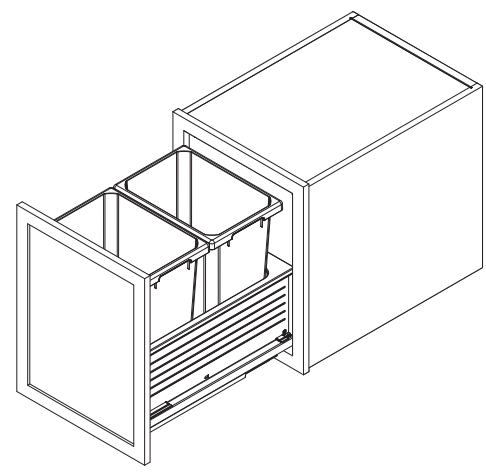

VS ENVI® BMT Planero

Cabinet dimensions
15" x 18" (381/457 mm)
5/8" - 3/4"
(16 - 19 mm)
Cabinet opening
12" x 15" (305/381 mm)
min. 22-1/16" (561 mm)

VS ENVI[®] BMT Planero

VS ENVI® BTM Planero

VAUTH
SAGEL

CABINET DIMENSIONS

BETTER

BEST

1

2

3

4

5

A

* this dimension refers to a faceframe thickness of 3/4" (19 mm)

6

B

5

5

6

6