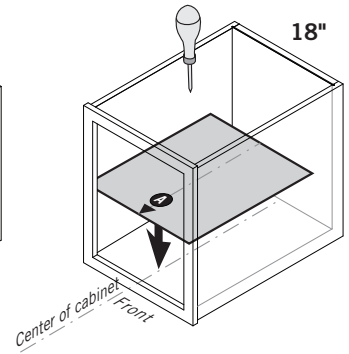

VS ENVI® BMT Planero

Cabinet dimensions
15" x 18" (381/457 mm)
5/8" - 3/4"
(16 - 19 mm)
Cabinet opening
12" x 15" (305/381 mm)
min. 22-1/16" (561 mm)

VS ENVI[®] BMT Planero

VS ENVI® BTM Planero

VAUTH
SAGEL

CABINET DIMENSIONS

BETTER

BEST

1

2

3

4

5

A

* this dimension refers to a faceframe thickness of 3/4" (19 mm)

6

B

5

5

6

6