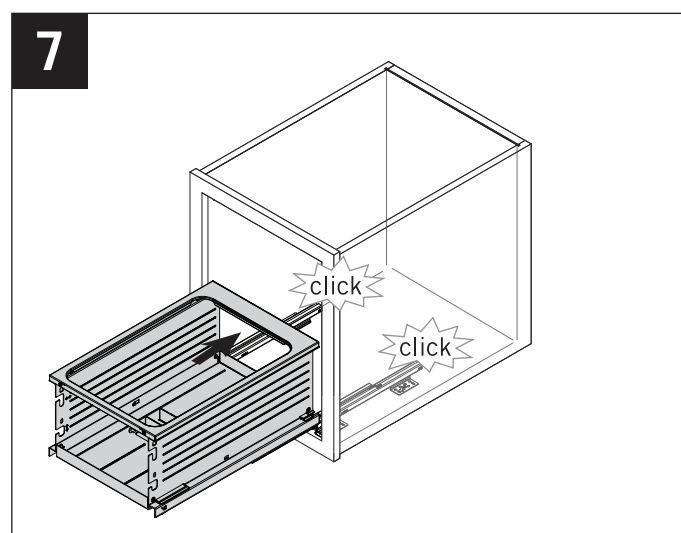

VS ENVI® BMT Planero

Cabinet dimensions
15" x 18" (381/457 mm)
5/8" - 3/4"
(16 - 19 mm)
Cabinet opening
12" x 15" (305/381 mm)
min. 22-1/16" (561 mm)

VS ENVI[®] BMT Planero

VS ENVI® BTM Planero

VAUTH
SAGEL

CABINET DIMENSIONS

BETTER

BEST

1

2

3

4

5