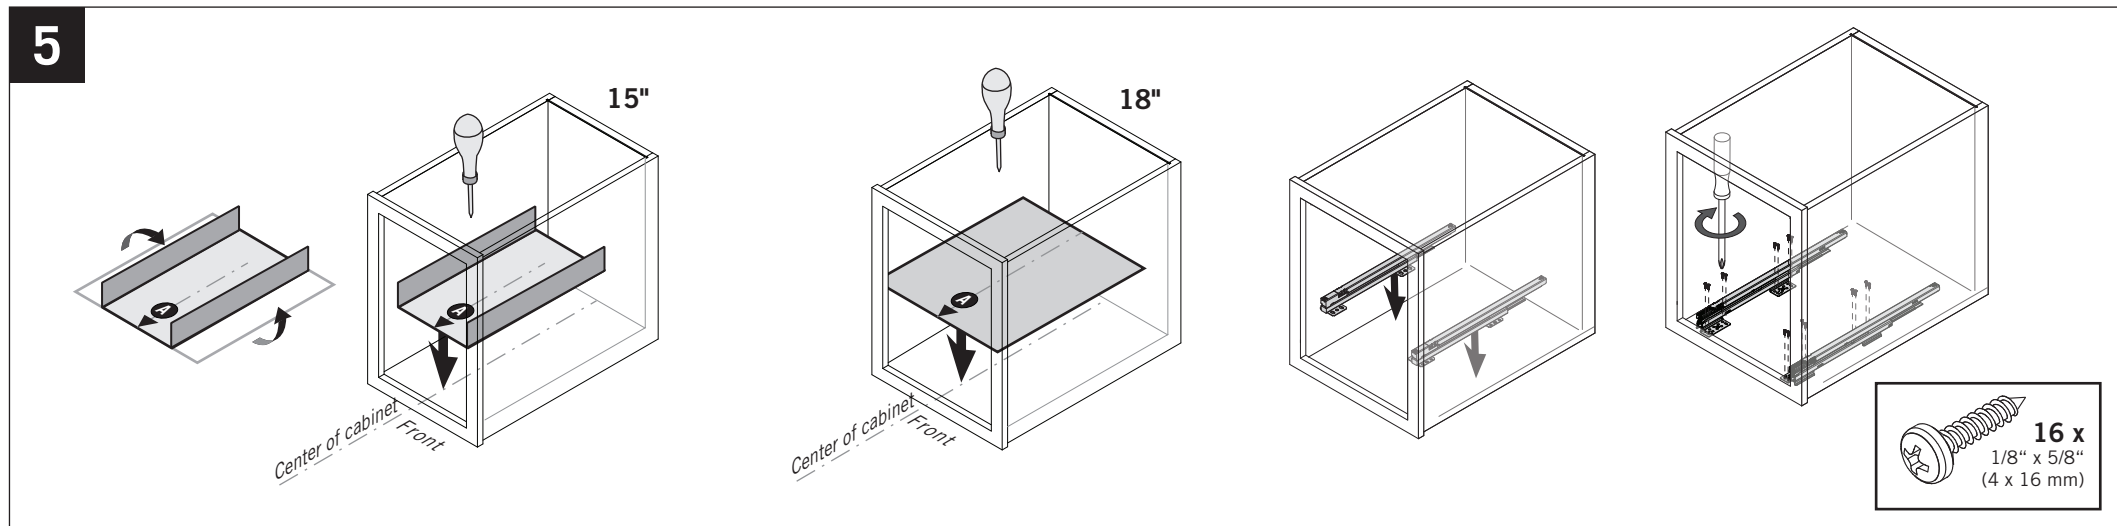

VS ENVI® BMT Planero

Cabinet dimensions
15" x 18" (381/457 mm)
5/8" - 3/4"
(16 - 19 mm)
Cabinet opening
12" x 15" (305/381 mm)
min. 22-1/16" (561 mm)

VS ENVI[®] BMT Planero

VS ENVI® BTM Planero

VAUTH
SAGEL

CABINET DIMENSIONS

BETTER

BEST

1

2

3

4

5