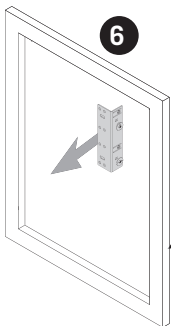

VS ENVI® BMT Planero

Cabinet dimensions
15" x 18" (381/457 mm)
5/8" - 3/4"
(16 - 19 mm)
Cabinet opening
12" x 15" (305/381 mm)
min. 22-1/16" (561 mm)

VS ENVI[®] BMT Planero

VS ENVI® BTM Planero

VAUTH
SAGEL

CABINET DIMENSIONS

BETTER

BEST

1

2

3

4

5

A

* this dimension refers to a faceframe thickness of 3/4" (19 mm)

6

B

5

5

6

6