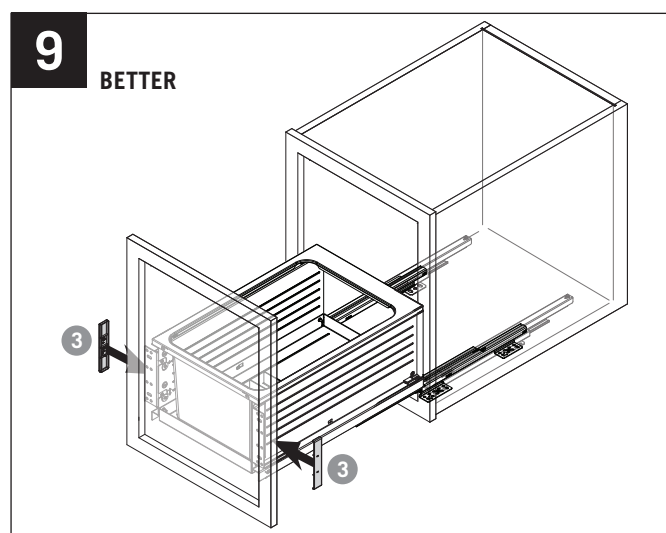

VS ENVI® BMT Planero

Cabinet dimensions
15" x 18" (381/457 mm)
5/8" - 3/4"
(16 - 19 mm)
Cabinet opening
12" x 15" (305/381 mm)
min. 22-1/16" (561 mm)

VS ENVI[®] BMT Planero

VS ENVI® BTM Planero

VAUTH
SAGEL

CABINET DIMENSIONS

BETTER

BEST

1

2

3

4

5