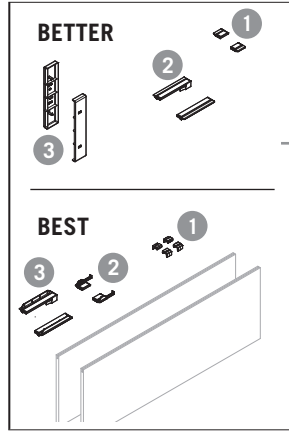

VS ENVI® BMT Planero

Cabinet dimensions
15" x 18" (381/457 mm)
5/8" - 3/4"
(16 - 19 mm)
Cabinet opening
12" x 15" (305/381 mm)
min. 22-1/16" (561 mm)

VS ENVI[®] BMT Planero

VS ENVI® BTM Planero

VAUTH
SAGEL

CABINET DIMENSIONS

BETTER

BEST

1

2

3

4

5

A

* this dimension refers to a faceframe thickness of 3/4" (19 mm)

6

B

5

5

6

6