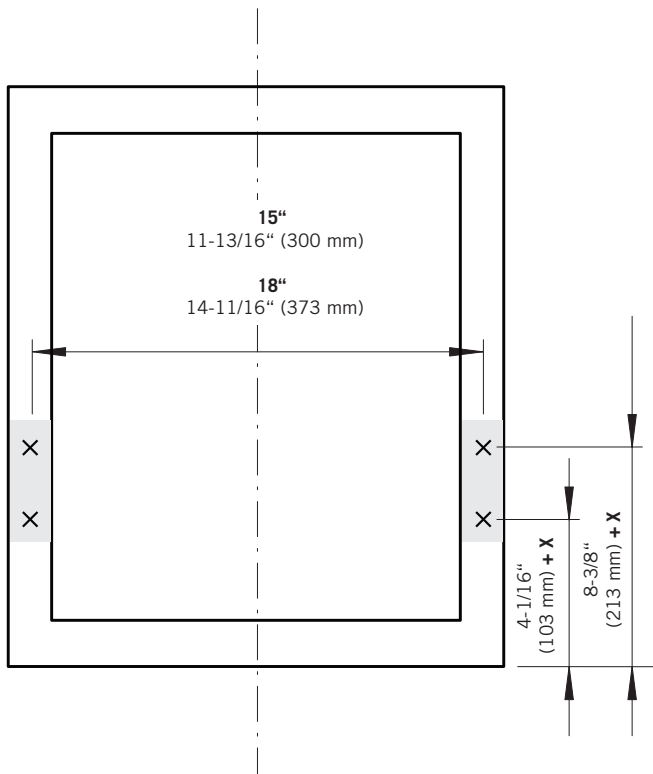

VS ENVI® BMT Planero

Cabinet dimensions
15" x 18" (381/457 mm)
5/8" - 3/4"
(16 - 19 mm)
Cabinet opening
12" x 15" (305/381 mm)
min. 22-1/16" (561 mm)

VS ENVI[®] BMT Planero

VS ENVI® BTM Planero

VAUTH
SAGEL

CABINET DIMENSIONS

BETTER

BEST

1

2

3

4

5

A

* this dimension refers to a faceframe thickness of 3/4" (19 mm)

6

B

5

5

6

6