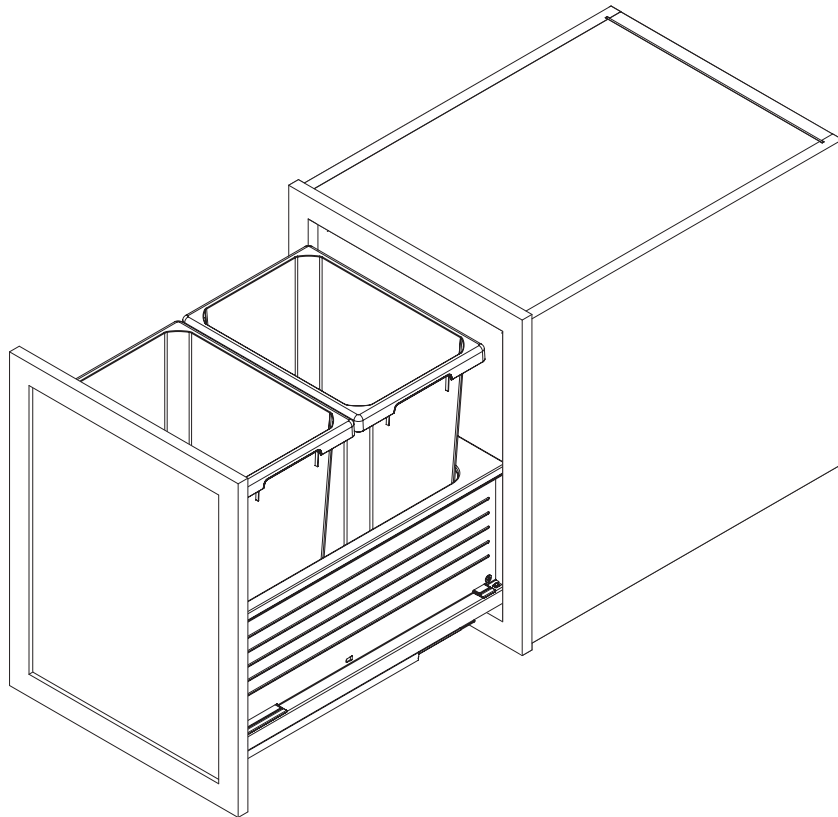

VS ENVI® BMT Planero

Cabinet dimensions
15" x 18" (381/457 mm)
5/8" - 3/4"
(16 - 19 mm)
Cabinet opening
12" x 15" (305/381 mm)
min. 22-1/16" (561 mm)

VS ENVI[®] BMT Planero

VS ENVI® BTM Planero

VAUTH
SAGEL

CABINET DIMENSIONS

BETTER

BEST

1

2

3

4

5