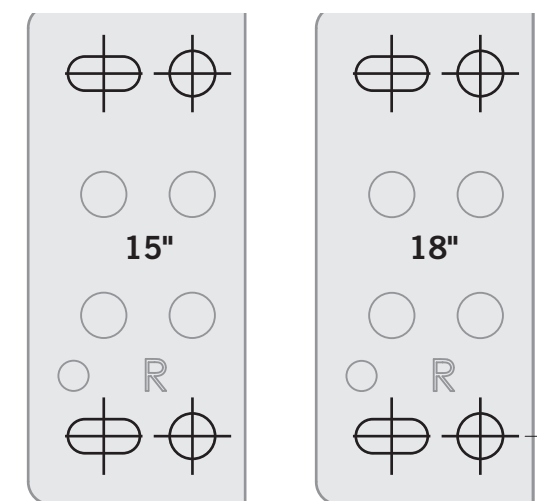

VS ENVI® BMT Planero

Cabinet dimensions
15" x 18" (381/457 mm)
5/8" - 3/4"
(16 - 19 mm)
Cabinet opening
12" x 15" (305/381 mm)
min. 22-1/16" (561 mm)

VS ENVI[®] BMT Planero

VS ENVI® BTM Planero

VAUTH
SAGEL

CABINET DIMENSIONS

BETTER

BEST

1

2

3

4

5

A

* this dimension refers to a faceframe thickness of 3/4" (19 mm)

6

B

5

5

6

6