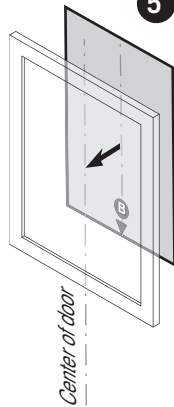

VS ENVI® BMT Planero

Cabinet dimensions
15" x 18" (381/457 mm)
5/8" - 3/4"
(16 - 19 mm)
Cabinet opening
12" x 15" (305/381 mm)
min. 22-1/16" (561 mm)

VS ENVI[®] BMT Planero

VS ENVI® BTM Planero

VAUTH
SAGEL

CABINET DIMENSIONS

BETTER

BEST

1

2

3

4

5

A

* this dimension refers to a faceframe thickness of 3/4" (19 mm)

6

B

5

5

6

6