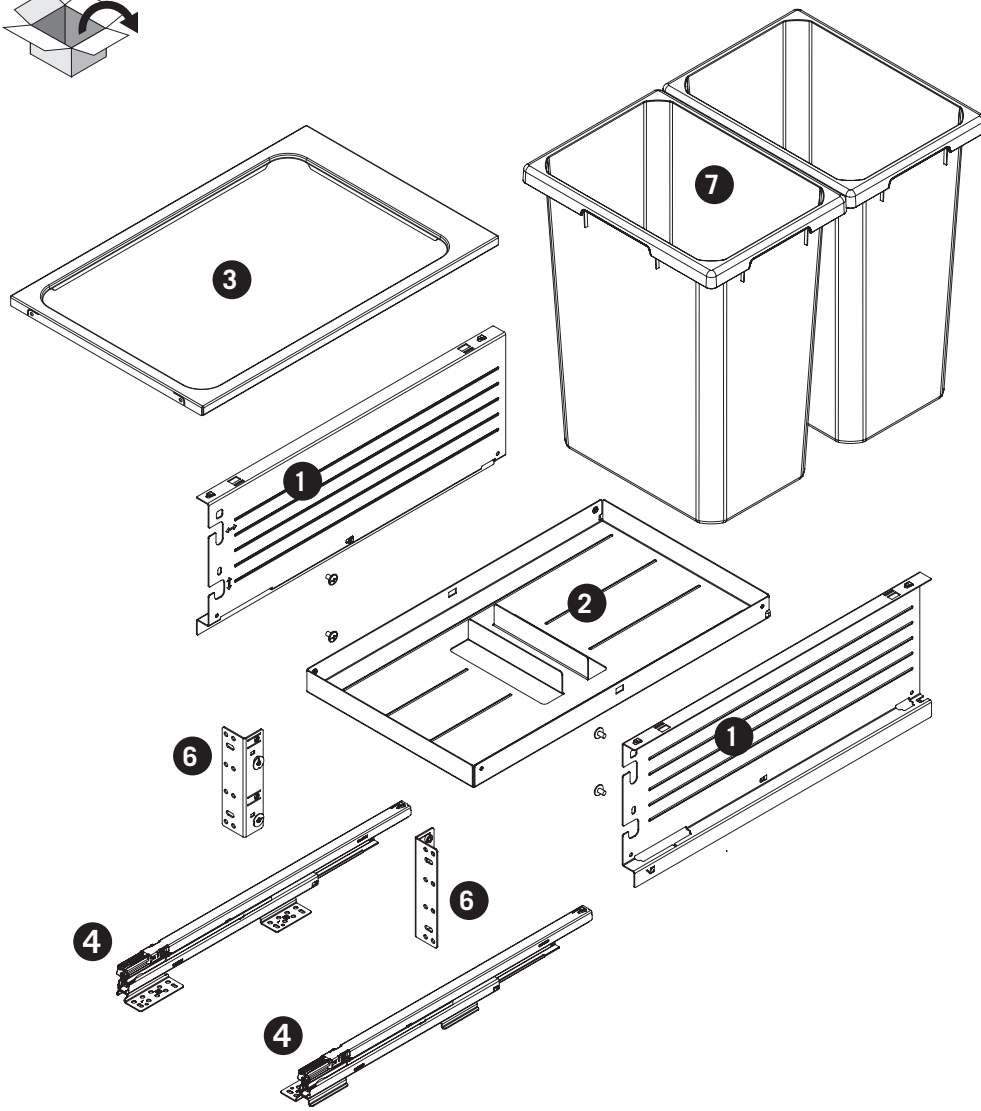

VS ENVI® BMT Planero

Cabinet dimensions
15" x 18" (381/457 mm)
5/8" - 3/4"
(16 - 19 mm)
Cabinet opening
12" x 15" (305/381 mm)
min. 22-1/16" (561 mm)

VS ENVI[®] BMT Planero

VS ENVI® BTM Planero

VAUTH
SAGEL

CABINET DIMENSIONS

BETTER

BEST

1

2

3

4

5

A

* this dimension refers to a faceframe thickness of 3/4" (19 mm)

6

B

5

5

6

6