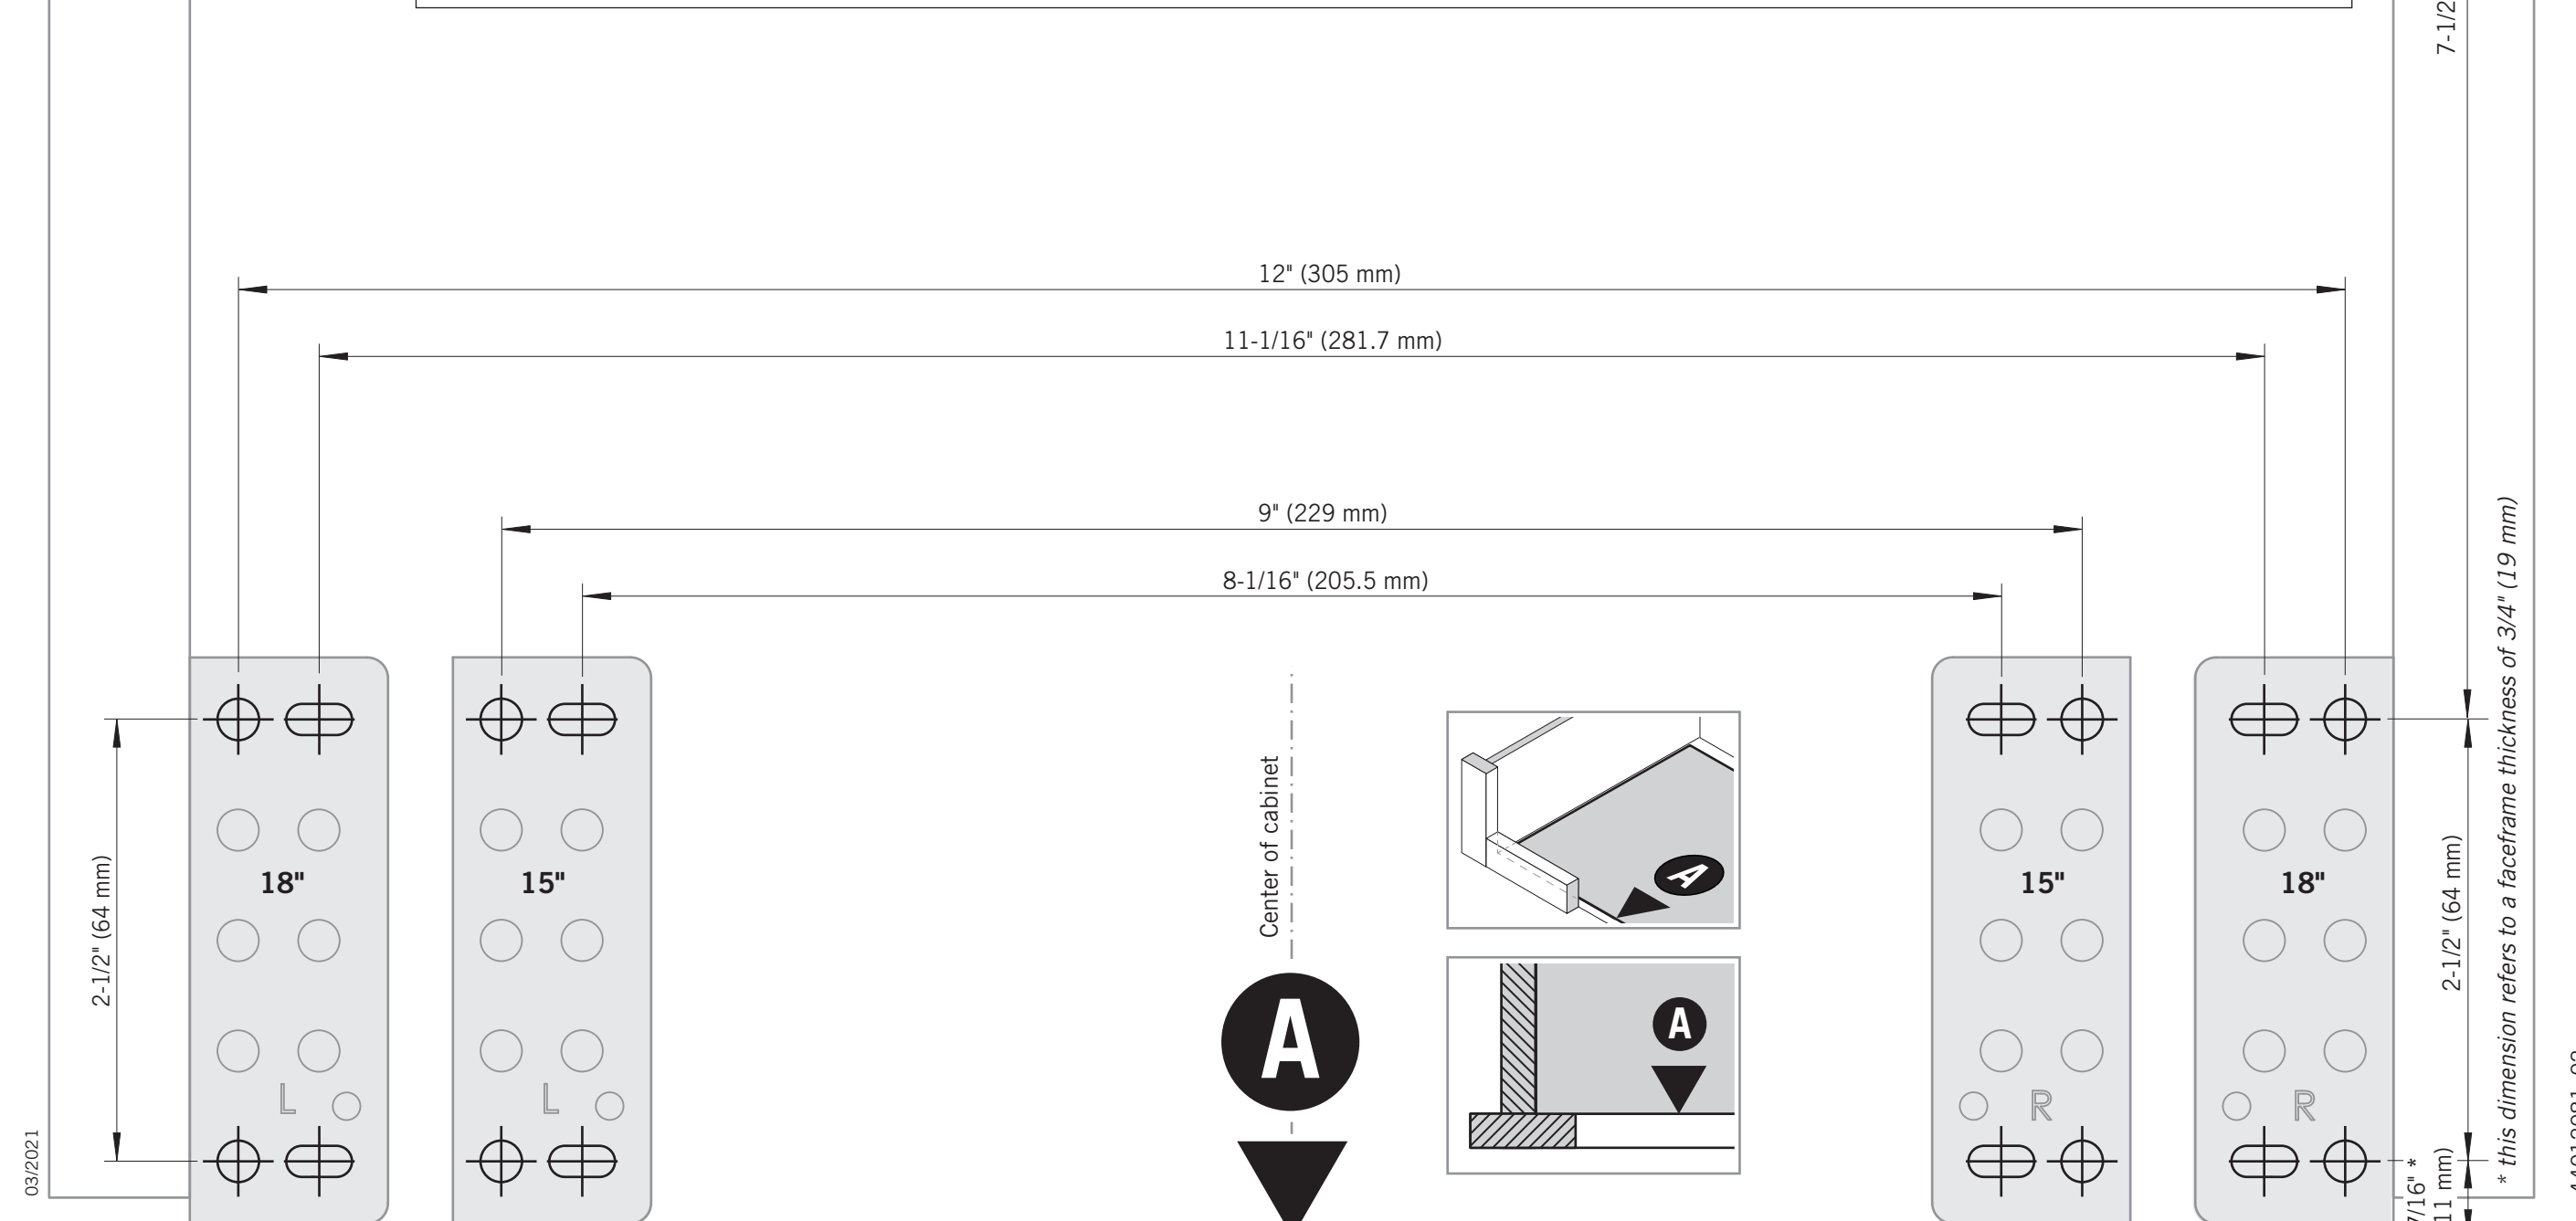

VS ENVI® BMT Planero

Cabinet dimensions
15" x 18" (381/457 mm)
5/8" - 3/4"
(16 - 19 mm)
Cabinet opening
12" x 15" (305/381 mm)
min. 22-1/16" (561 mm)

VS ENVI[®] BMT Planero

VS ENVI® BTM Planero

VAUTH
SAGEL

CABINET DIMENSIONS

BETTER

BEST

1

2

3

4

5

A

* this dimension refers to a faceframe thickness of 3/4" (19 mm)

6

B

5

5

6

6