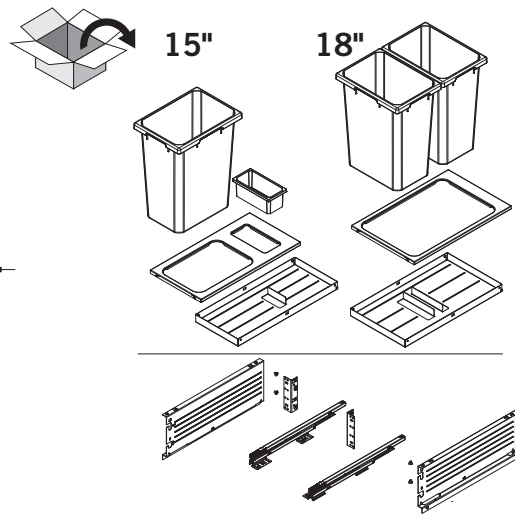

VS ENVI® BMT Planero

Cabinet dimensions
15" x 18" (381/457 mm)
5/8" - 3/4"
(16 - 19 mm)
Cabinet opening
12" x 15" (305/381 mm)
min. 22-1/16" (561 mm)

VS ENVI[®] BMT Planero

VS ENVI® BTM Planero

VAUTH
SAGEL

CABINET DIMENSIONS

BETTER

BEST

1

2

3

4

5

A

* this dimension refers to a faceframe thickness of 3/4" (19 mm)

6

B

5

5

6

6