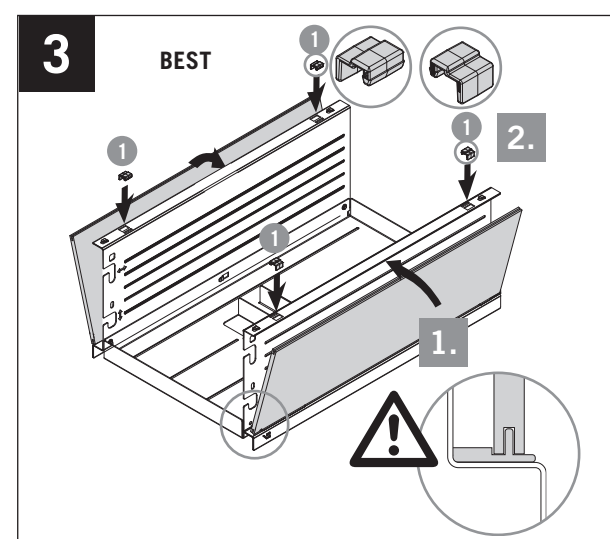

VS ENVI® BMT Planero

Cabinet dimensions
15" x 18" (381/457 mm)
5/8" - 3/4"
(16 - 19 mm)
Cabinet opening
12" x 15" (305/381 mm)
min. 22-1/16" (561 mm)

VS ENVI[®] BMT Planero

VS ENVI® BTM Planero

VAUTH
SAGEL

CABINET DIMENSIONS

BETTER

BEST

1

2

3

4

5