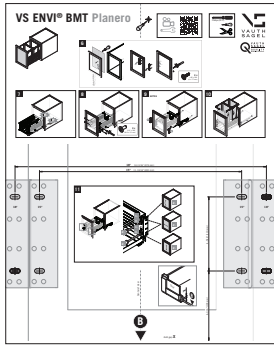

VS ENVI® BMT Planero

Cabinet dimensions
15" x 18" (381/457 mm)
5/8" - 3/4"
(16 - 19 mm)
Cabinet opening
12" x 15" (305/381 mm)
min. 22-1/16" (561 mm)

VS ENVI[®] BMT Planero

VS ENVI® BTM Planero

VAUTH
SAGEL

CABINET DIMENSIONS

BETTER

BEST

1

2

3

4

5

A

* this dimension refers to a faceframe thickness of 3/4" (19 mm)

6

B

5

5

6

6