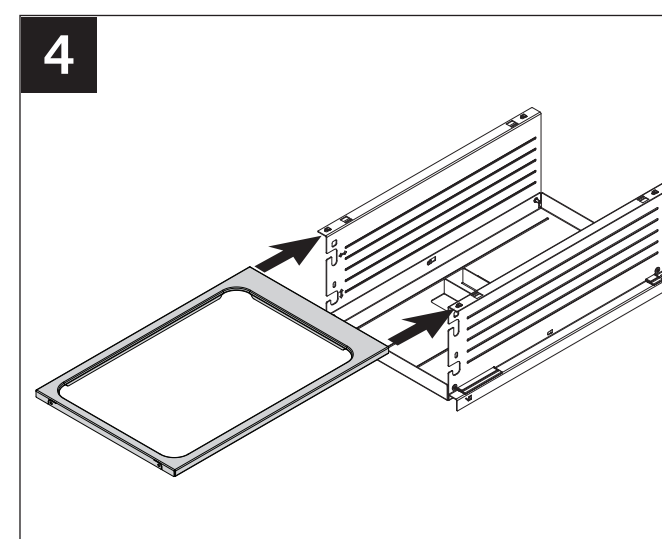

VS ENVI® BMT Planero

Cabinet dimensions
15" x 18" (381/457 mm)
5/8" - 3/4"
(16 - 19 mm)
Cabinet opening
12" x 15" (305/381 mm)
min. 22-1/16" (561 mm)

VS ENVI[®] BMT Planero

VS ENVI® BTM Planero

VAUTH
SAGEL

CABINET DIMENSIONS

BETTER

BEST

1

2

3

4

5

A

* this dimension refers to a faceframe thickness of 3/4" (19 mm)

6

B

5

5

6

6