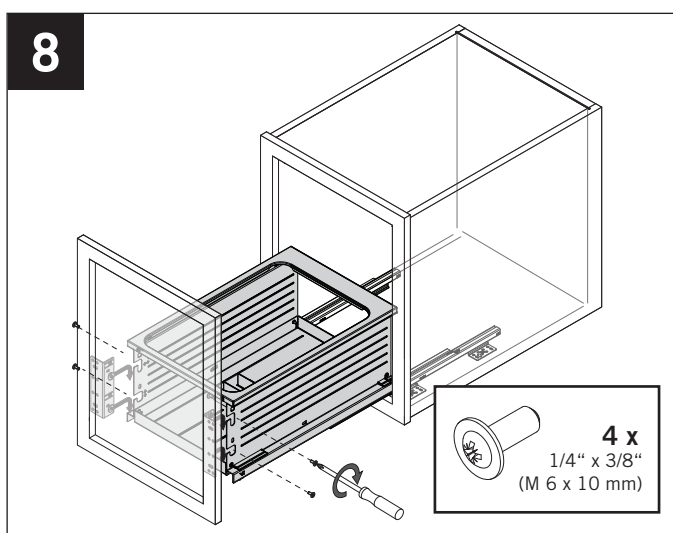

VS ENVI® BMT Planero

Cabinet dimensions
15" x 18" (381/457 mm)
5/8" - 3/4"
(16 - 19 mm)
Cabinet opening
12" x 15" (305/381 mm)
min. 22-1/16" (561 mm)

VS ENVI[®] BMT Planero

VS ENVI® BTM Planero

VAUTH
SAGEL

CABINET DIMENSIONS

BETTER

BEST

1

2

3

4

5

A

* this dimension refers to a faceframe thickness of 3/4" (19 mm)

6

B

5

5

6

6