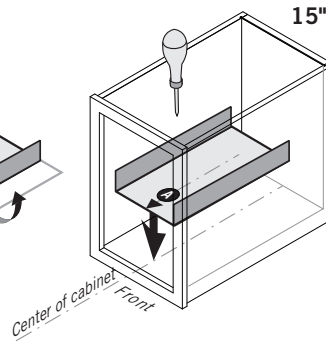

VS ENVI® BMT Planero

Cabinet dimensions
15" x 18" (381/457 mm)
5/8" - 3/4"
(16 - 19 mm)
Cabinet opening
12" x 15" (305/381 mm)
min. 22-1/16" (561 mm)

VS ENVI[®] BMT Planero

VS ENVI® BTM Planero

VAUTH
SAGEL

CABINET DIMENSIONS

BETTER

BEST

1

2

3

4

5

A

* this dimension refers to a faceframe thickness of 3/4" (19 mm)

6

B

5

5

6

6