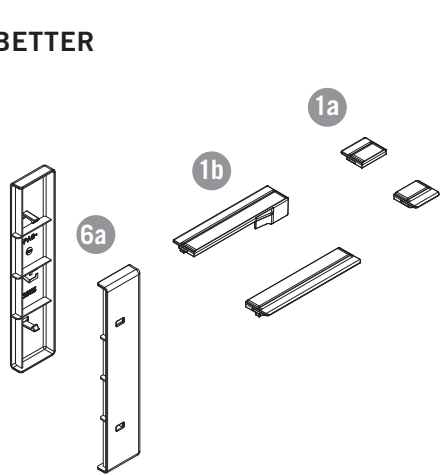

VS ENVI® BMT Planero

Cabinet dimensions
15" x 18" (381/457 mm)
5/8" - 3/4"
(16 - 19 mm)
Cabinet opening
12" x 15" (305/381 mm)
min. 22-1/16" (561 mm)

VS ENVI[®] BMT Planero

VS ENVI® BTM Planero

VAUTH
SAGEL

CABINET DIMENSIONS

BETTER

BEST

1

2

3

4

5