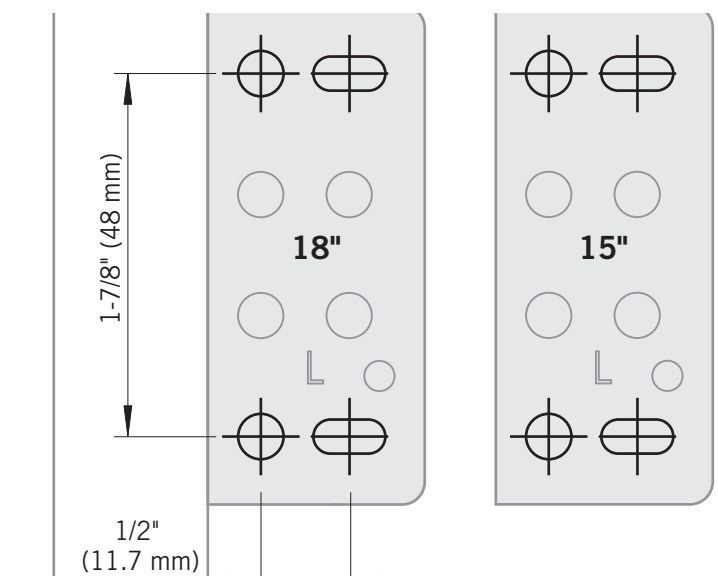

VS ENVI® BMT Planero

Cabinet dimensions
15" x 18" (381/457 mm)
5/8" - 3/4"
(16 - 19 mm)
Cabinet opening
12" x 15" (305/381 mm)
min. 22-1/16" (561 mm)

VS ENVI[®] BMT Planero

VS ENVI® BTM Planero

VAUTH
SAGEL

CABINET DIMENSIONS

BETTER

BEST

1

2

3

4

5

A

* this dimension refers to a faceframe thickness of 3/4" (19 mm)

6

B

5

5

6

6