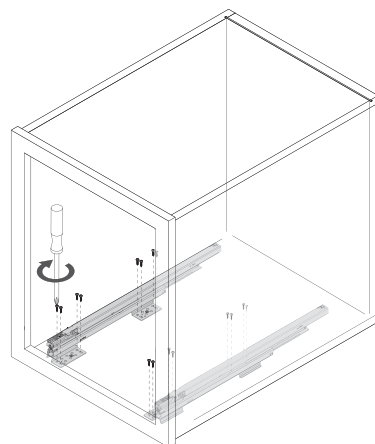

VS ENVI® BMT Planero

Cabinet dimensions
15" x 18" (381/457 mm)
5/8" - 3/4"
(16 - 19 mm)
Cabinet opening
12" x 15" (305/381 mm)
min. 22-1/16" (561 mm)

VS ENVI[®] BMT Planero

VS ENVI® BTM Planero

VAUTH
SAGEL

CABINET DIMENSIONS

BETTER

BEST

1

2

3

4

5

A

* this dimension refers to a faceframe thickness of 3/4" (19 mm)

6

B

5

5

6

6