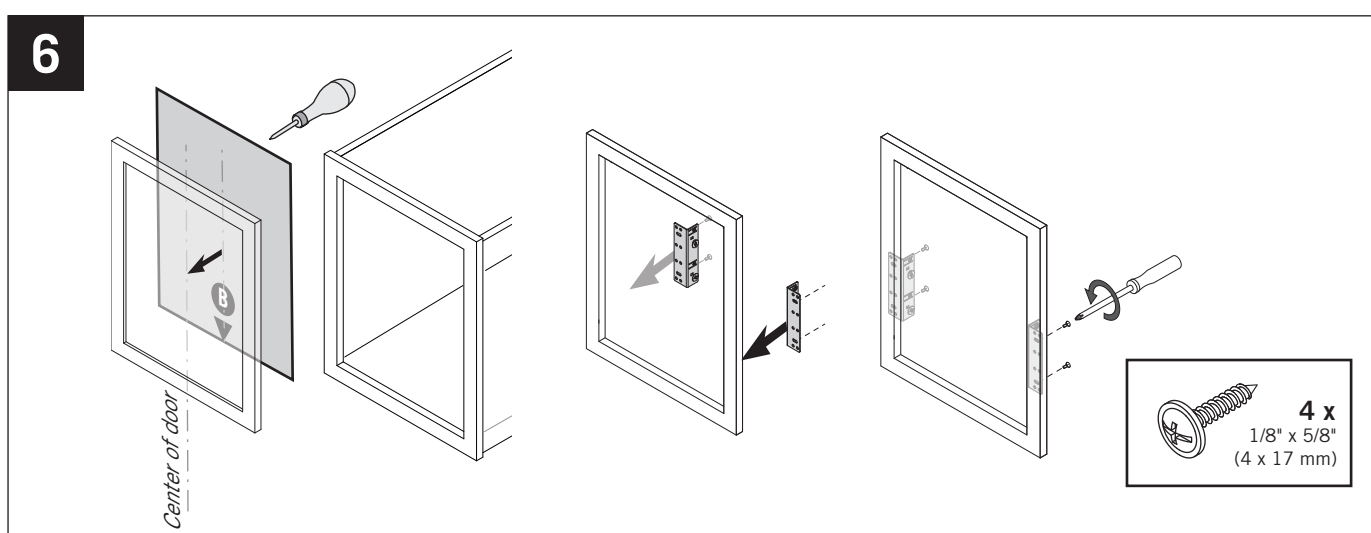

VS ENVI® BMT Planero

Cabinet dimensions
15" x 18" (381/457 mm)
5/8" - 3/4"
(16 - 19 mm)
Cabinet opening
12" x 15" (305/381 mm)
min. 22-1/16" (561 mm)

VS ENVI[®] BMT Planero

VS ENVI® BTM Planero

VAUTH
SAGEL

CABINET DIMENSIONS

BETTER

BEST

1

2

3

4

5