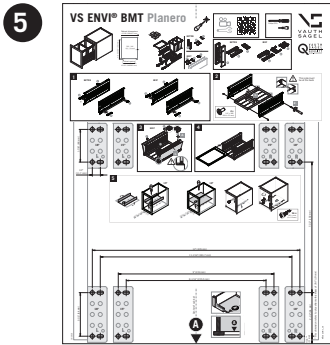

VS ENVI® BMT Planero

Cabinet dimensions
15" x 18" (381/457 mm)
5/8" - 3/4"
(16 - 19 mm)
Cabinet opening
12" x 15" (305/381 mm)
min. 22-1/16" (561 mm)

VS ENVI[®] BMT Planero

VS ENVI® BTM Planero

VAUTH
SAGEL

CABINET DIMENSIONS

BETTER

BEST

1

2

3

4

5

A

* this dimension refers to a faceframe thickness of 3/4" (19 mm)

6

B

5

5

6

6