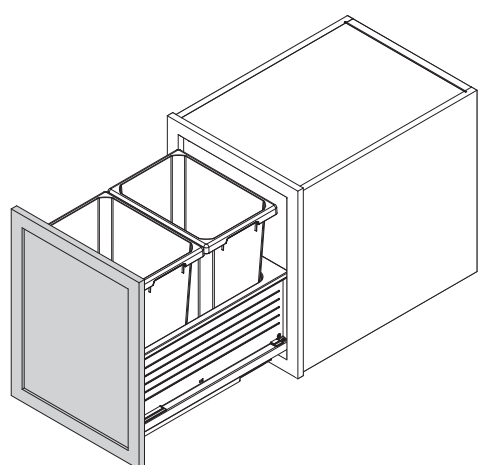

VS ENVI® BMT Planero

Cabinet dimensions
15" x 18" (381/457 mm)
5/8" - 3/4"
(16 - 19 mm)
Cabinet opening
12" x 15" (305/381 mm)
min. 22-1/16" (561 mm)

VS ENVI[®] BMT Planero

VS ENVI® BTM Planero

VAUTH
SAGEL

CABINET DIMENSIONS

BETTER

BEST

1

2

3

4

5

A

* this dimension refers to a faceframe thickness of 3/4" (19 mm)

6

B

5

5

6

6