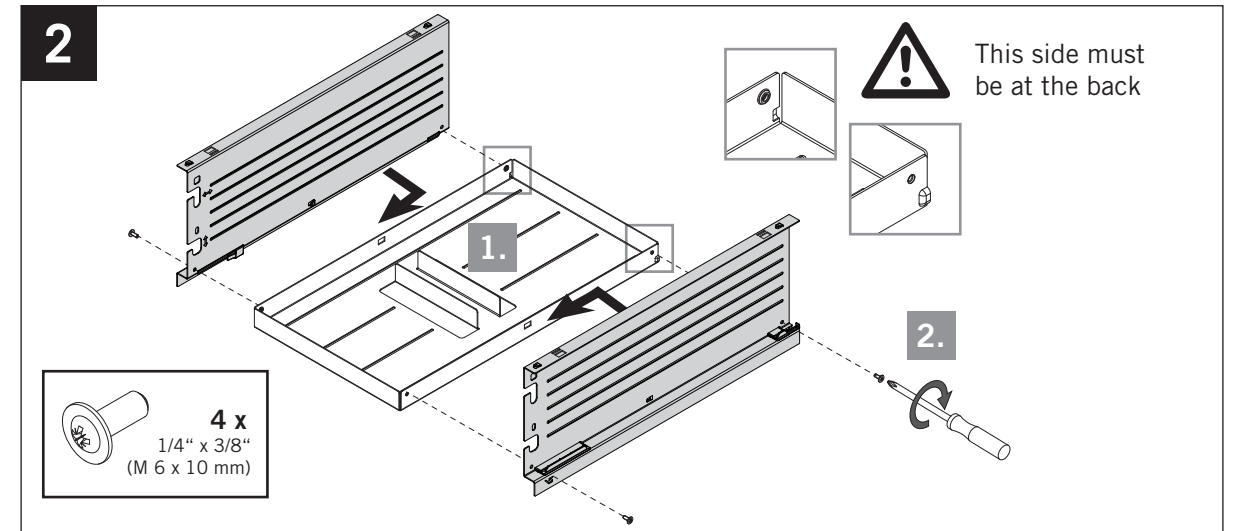

VS ENVI® BMT Planero

Cabinet dimensions
15" x 18" (381/457 mm)
5/8" - 3/4"
(16 - 19 mm)
Cabinet opening
12" x 15" (305/381 mm)
min. 22-1/16" (561 mm)

VS ENVI[®] BMT Planero

VS ENVI® BTM Planero

VAUTH
SAGEL

CABINET DIMENSIONS

BETTER

BEST

1

2

3

4

5