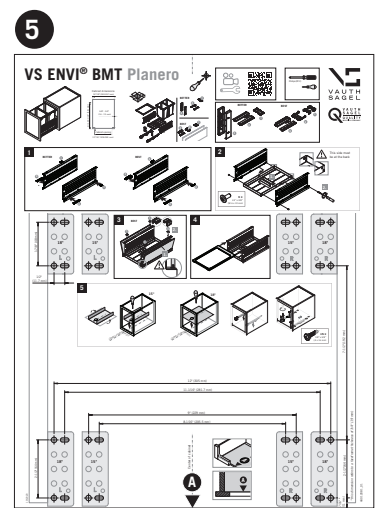

VS ENVI® BMT Planero

Cabinet dimensions
15" x 18" (381/457 mm)
5/8" - 3/4"
(16 - 19 mm)
Cabinet opening
12" x 15" (305/381 mm)
min. 22-1/16" (561 mm)

VS ENVI[®] BMT Planero

VS ENVI® BTM Planero

VAUTH
SAGEL

CABINET DIMENSIONS

BETTER

BEST

1

2

3

4

5

A

* this dimension refers to a faceframe thickness of 3/4" (19 mm)

6

B

5

5

6

6