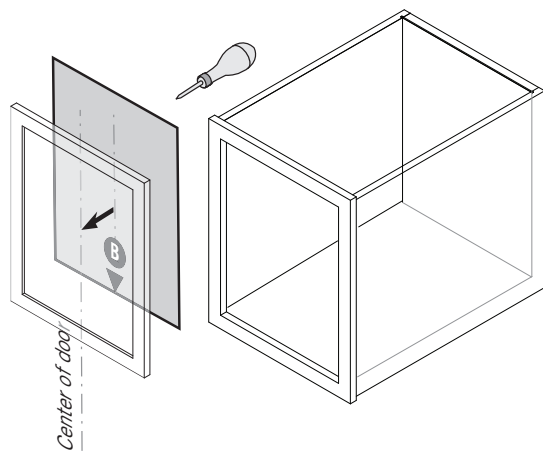

VS ENVI[®] BMT

Saphir

Cabinet dimensions
15'18" (381/457 mm)
min. 22" (568 mm)
5/8" - 3/4"
(16 - 19 mm)
Cabinet opening
12'15" (305/381 mm)

VS ENVI[®] BMT

Saphir

VS ENVI® BTM Saphir

CABINET DIMENSIONS

1

2

3

A

4

* this dimension refers to a faceframe thickness of 3/4" (19 mm)

4

A

4