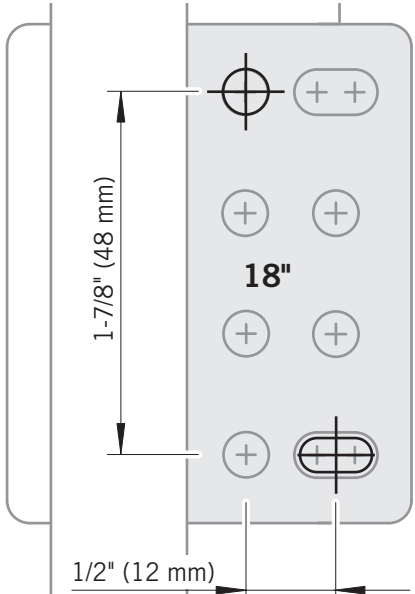

VS ENVI[®] BMT

Saphir

Cabinet dimensions
15'18" (381/457 mm)
min. 22" (568 mm)
5/8" - 3/4"
(16 - 19 mm)
Cabinet opening
12'15" (305/381 mm)

VS ENVI[®] BMT

Saphir

VS ENVI® BTM Saphir

CABINET DIMENSIONS

1

2

3

A

4

* this dimension refers to a faceframe thickness of 3/4" (19 mm)

4

A

4