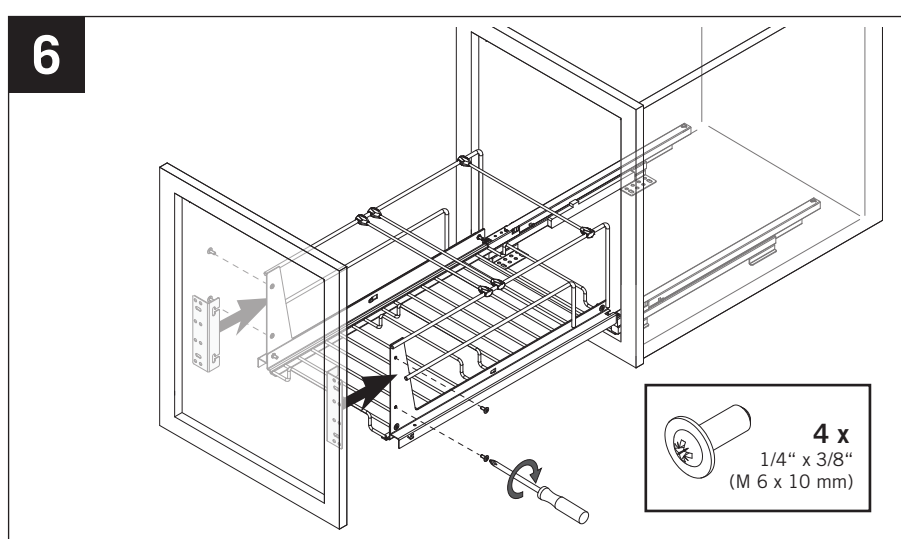

VS ENVI[®] BMT

Saphir

Cabinet dimensions
15'18" (381/457 mm)
min. 22" (568 mm)
5/8" - 3/4"
(16 - 19 mm)
Cabinet opening
12'15" (305/381 mm)

VS ENVI[®] BMT

Saphir

VS ENVI® BTM Saphir

CABINET DIMENSIONS

1

2

3

A

4

* this dimension refers to a faceframe thickness of 3/4" (19 mm)

4

A

4