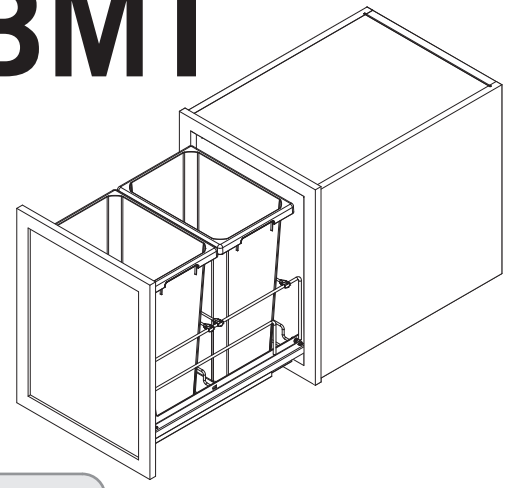

VS ENVI[®] BMT

Saphir

Cabinet dimensions
15'18" (381/457 mm)
min. 22" (568 mm)
5/8" - 3/4"
(16 - 19 mm)
Cabinet opening
12'15" (305/381 mm)

VS ENVI[®] BMT

Saphir

VS ENVI® BTM Saphir

CABINET DIMENSIONS

1

2

3

A

4

* this dimension refers to a faceframe thickness of 3/4" (19 mm)

4

A

4