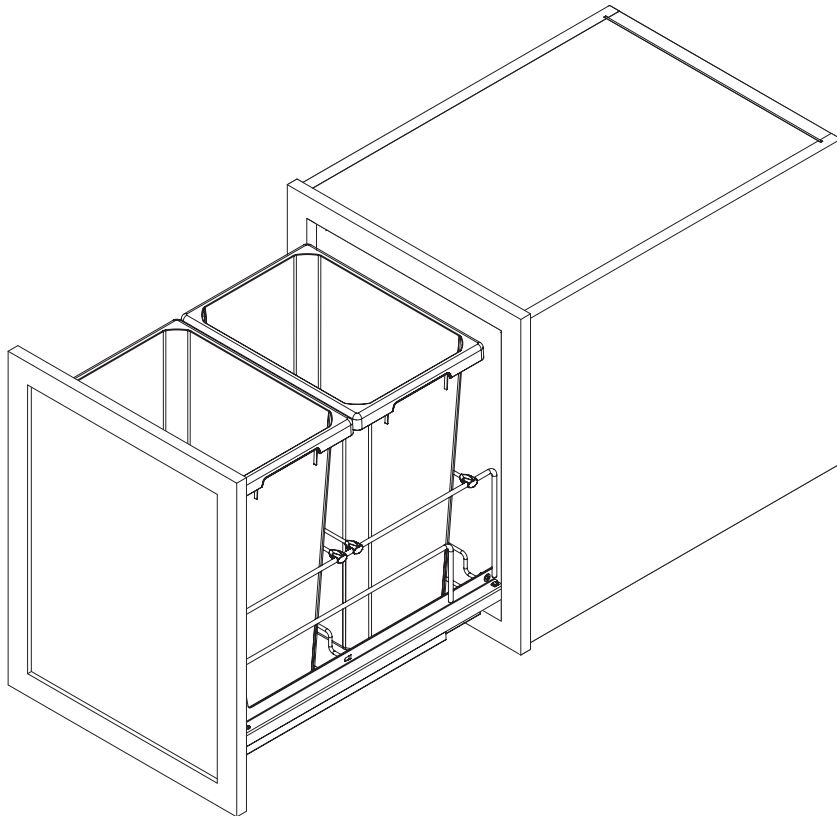

VS ENVI[®] BMT

Saphir

Cabinet dimensions
15'18" (381/457 mm)
min. 22" (568 mm)
5/8" - 3/4"
(16 - 19 mm)
Cabinet opening
12'15" (305/381 mm)

VS ENVI[®] BMT

Saphir

VS ENVI® BTM Saphir

CABINET DIMENSIONS

1

2

3

A

4

* this dimension refers to a faceframe thickness of 3/4" (19 mm)

4

A

4