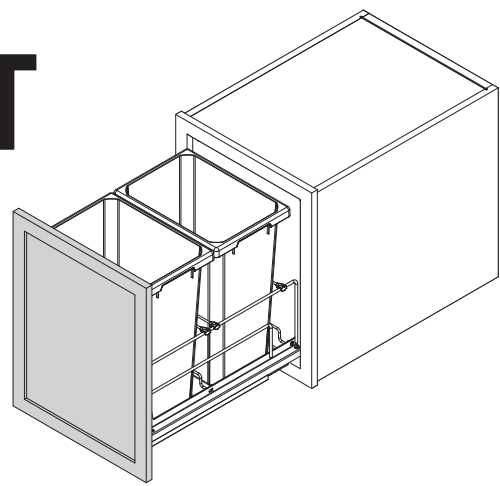

VS ENVI[®] BMT

Saphir

Cabinet dimensions
15'18" (381/457 mm)
min. 22" (568 mm)
5/8" - 3/4"
(16 - 19 mm)
Cabinet opening
12'15" (305/381 mm)

VS ENVI[®] BMT

Saphir

VS ENVI® BTM Saphir

CABINET DIMENSIONS

1

2

3

A

4

* this dimension refers to a faceframe thickness of 3/4" (19 mm)

4

A

4