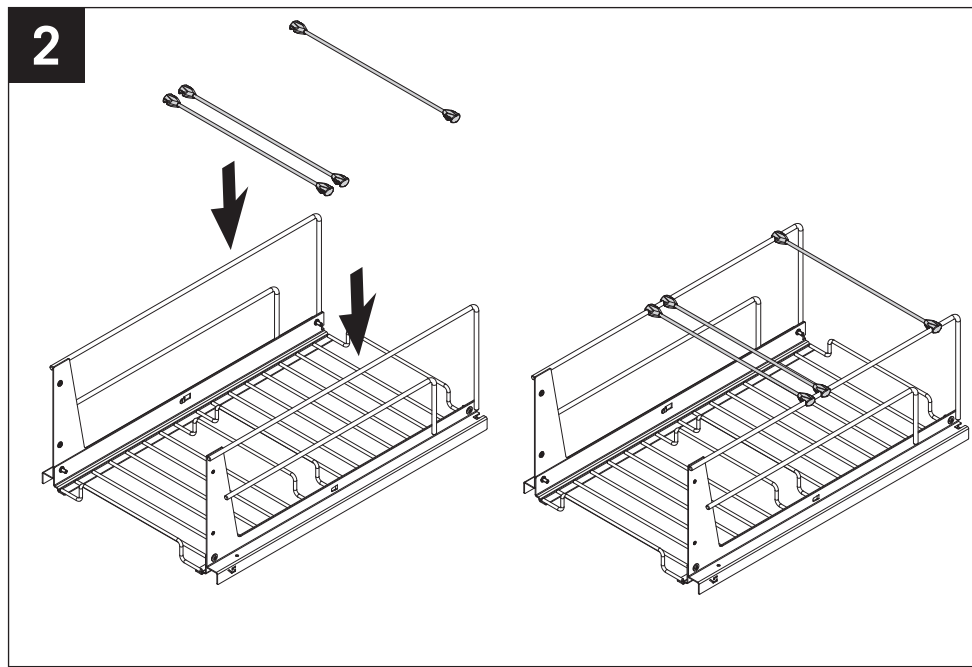

VS ENVI[®] BMT

Saphir

Cabinet dimensions
15'18" (381/457 mm)
min. 22" (568 mm)
5/8" - 3/4"
(16 - 19 mm)
Cabinet opening
12'15" (305/381 mm)

VS ENVI[®] BMT

Saphir

VS ENVI® BTM Saphir

CABINET DIMENSIONS

1

2

3

A

4

* this dimension refers to a faceframe thickness of 3/4" (19 mm)

4

A

4