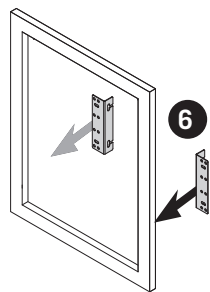

VS ENVI[®] BMT

Saphir

Cabinet dimensions
15'18" (381/457 mm)
min. 22" (568 mm)
5/8" - 3/4"
(16 - 19 mm)
Cabinet opening
12'15" (305/381 mm)

VS ENVI[®] BMT

Saphir

VS ENVI® BTM Saphir

CABINET DIMENSIONS

1

2

3

A

4

* this dimension refers to a faceframe thickness of 3/4" (19 mm)

4

A

4