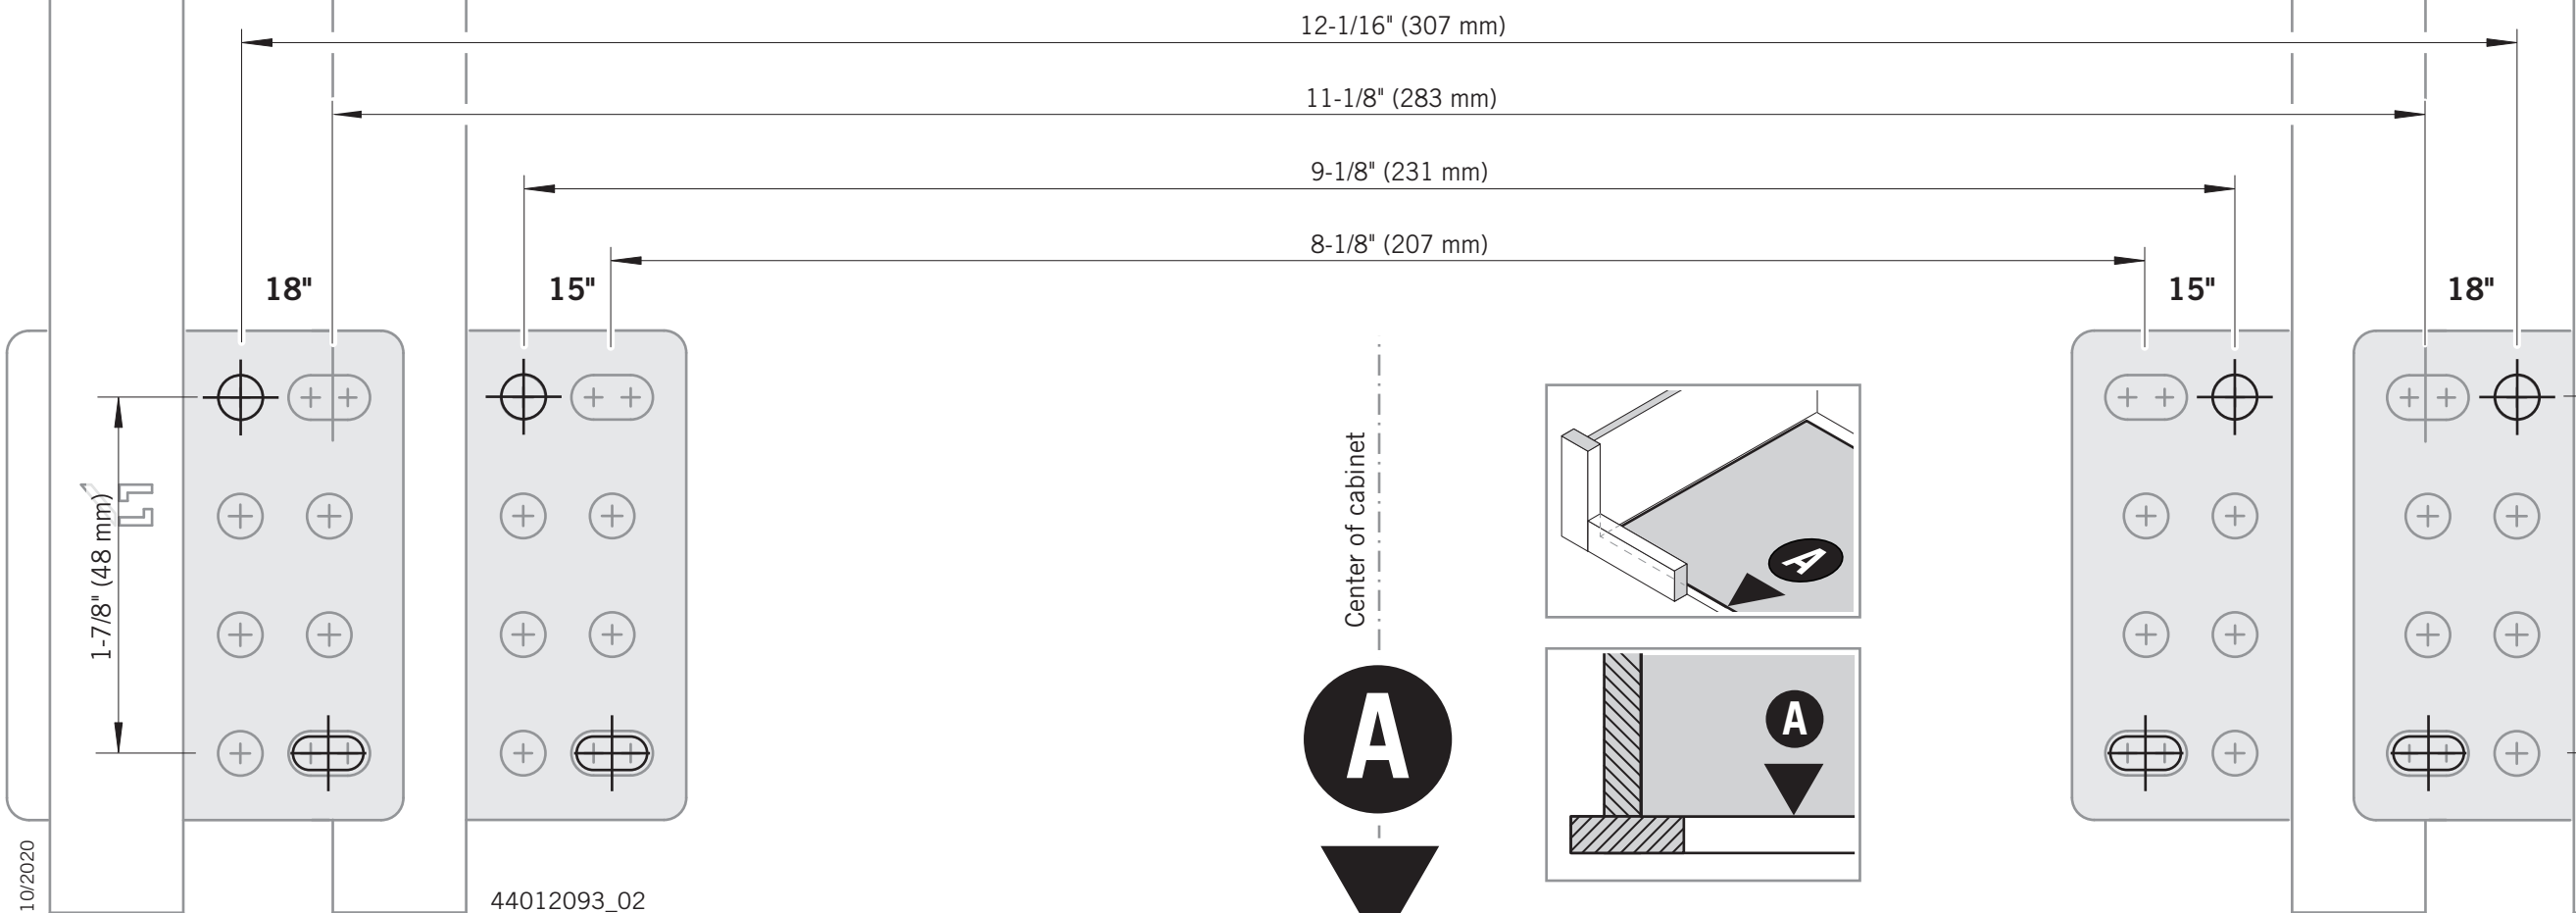

VS ENVI[®] BMT

Saphir

Cabinet dimensions
15'18" (381/457 mm)
min. 22" (568 mm)
5/8" - 3/4"
(16 - 19 mm)
Cabinet opening
12'15" (305/381 mm)

VS ENVI[®] BMT

Saphir

VS ENVI® BTM Saphir

CABINET DIMENSIONS

1

2

3

A

4

* this dimension refers to a faceframe thickness of 3/4" (19 mm)

4

A

4