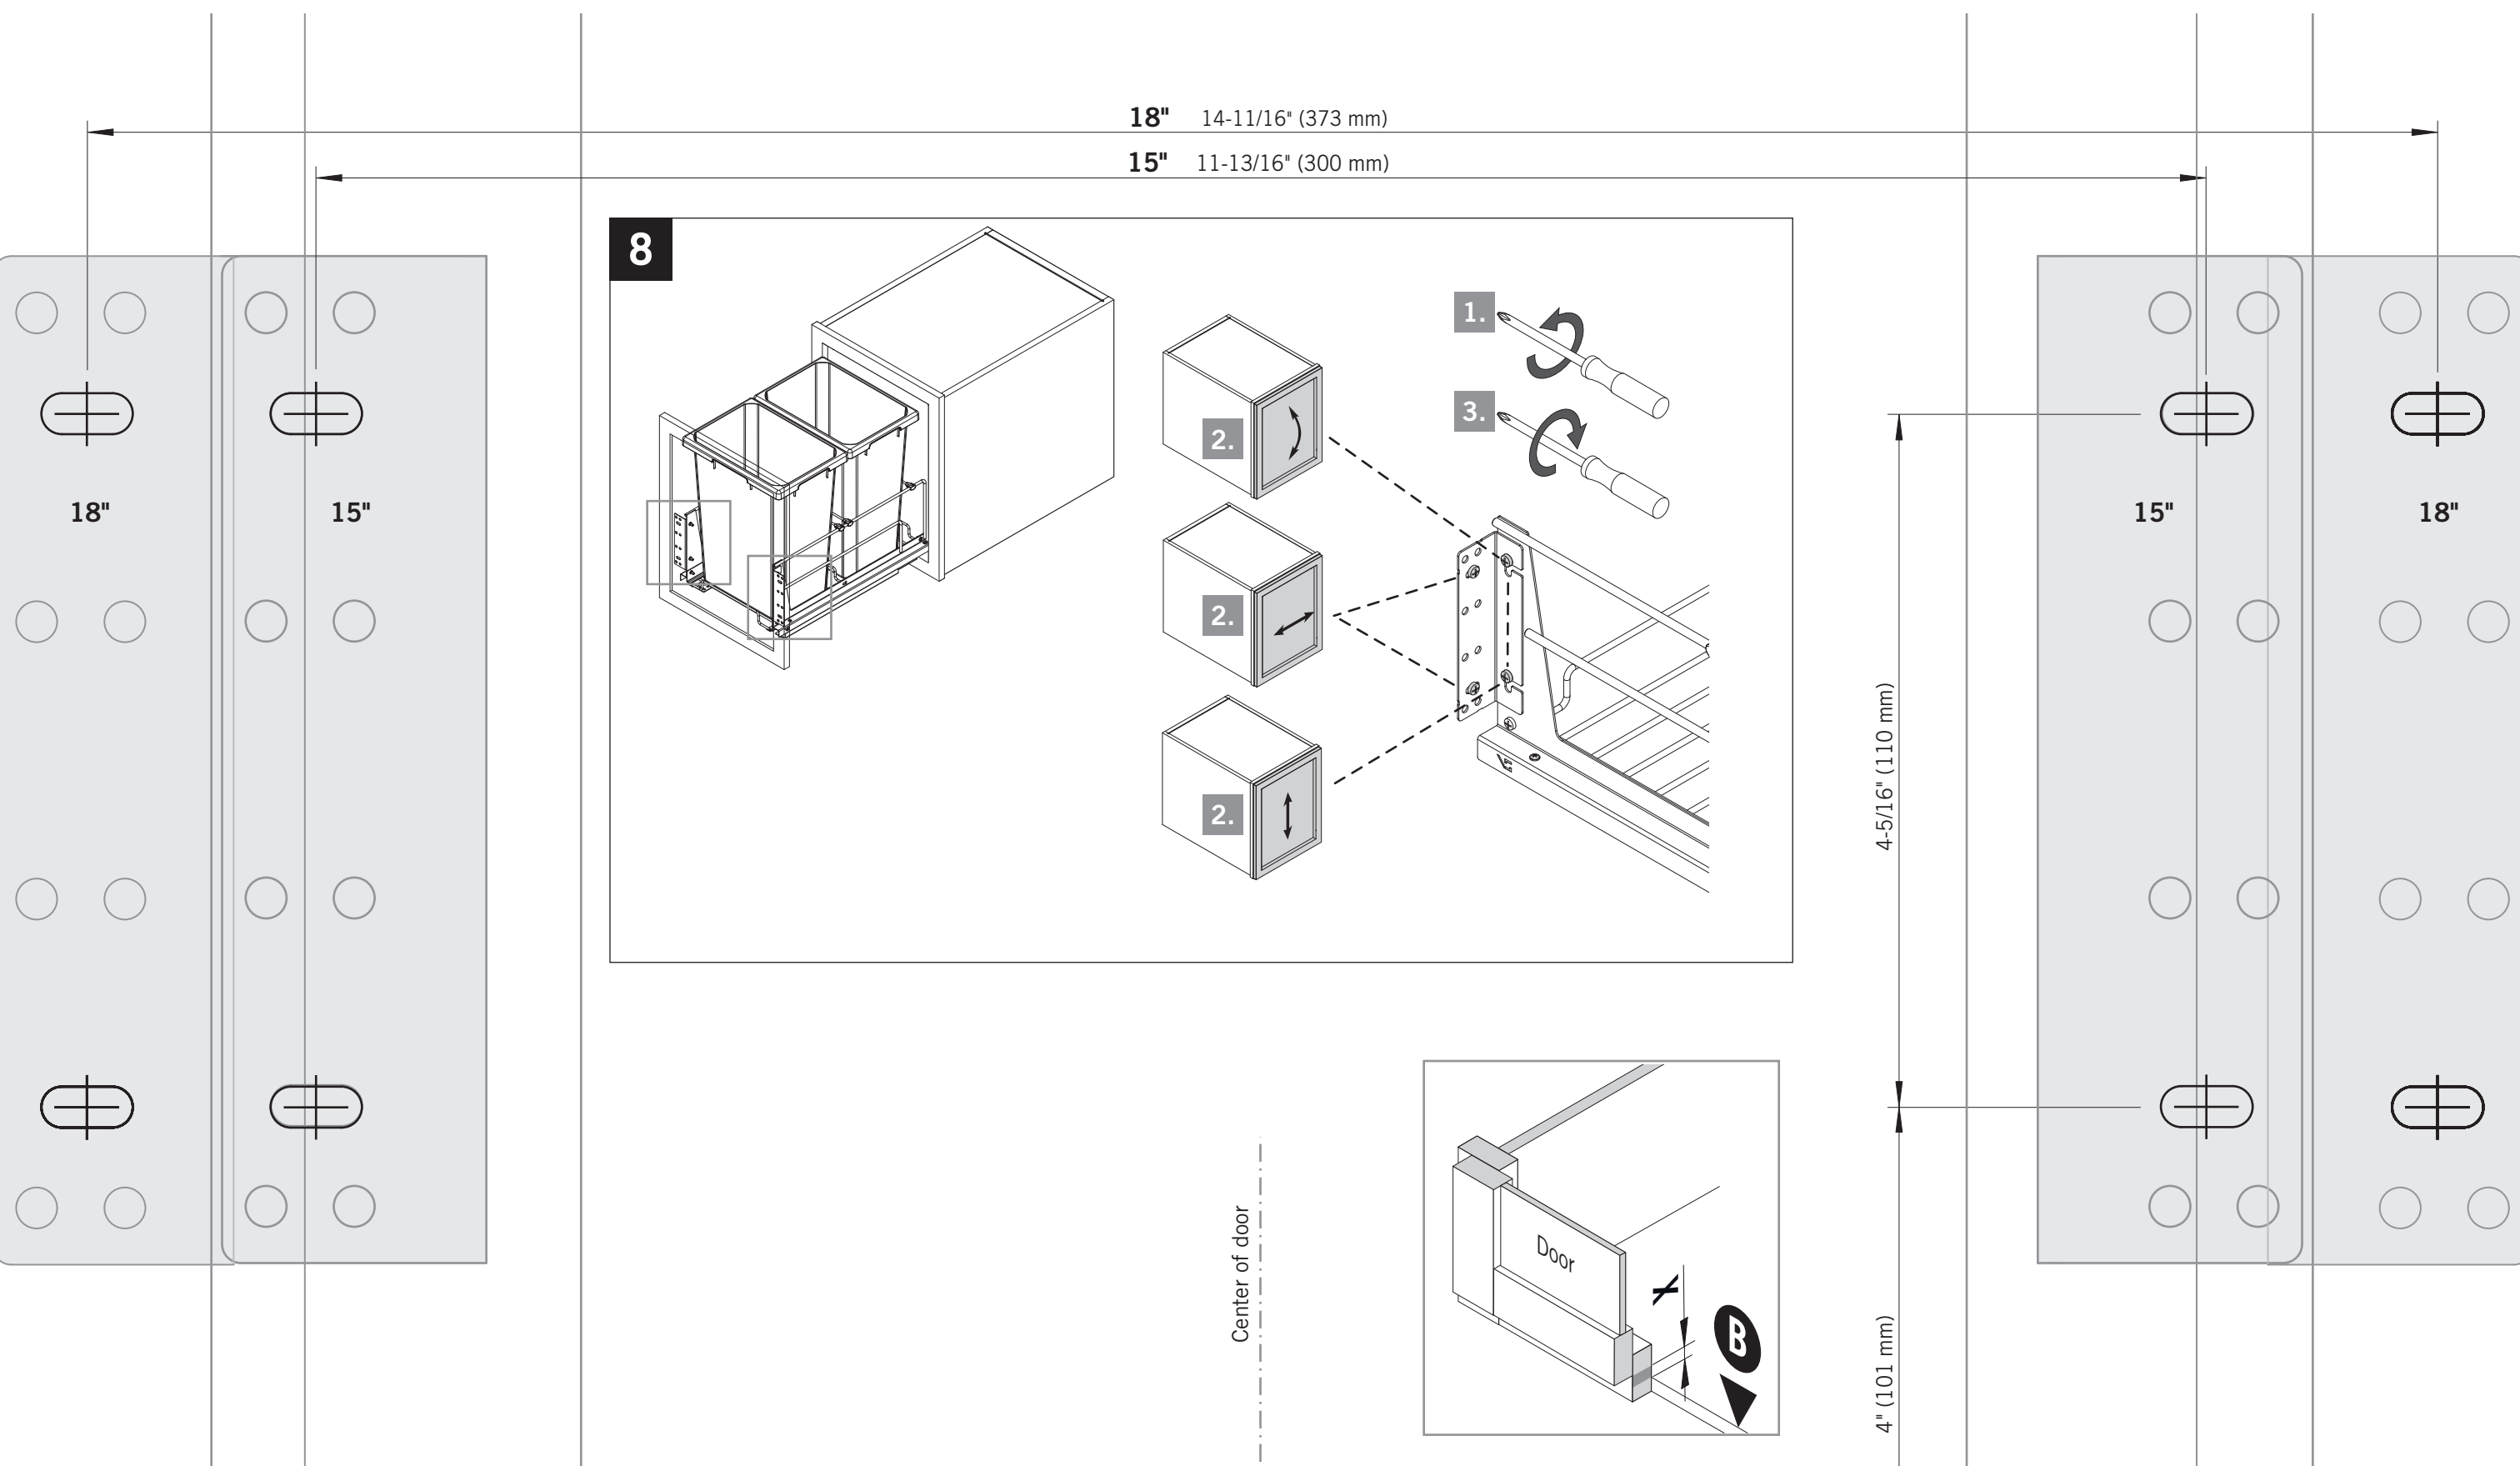

VS ENVI[®] BMT

Saphir

Cabinet dimensions
15'18" (381/457 mm)
min. 22" (568 mm)
5/8" - 3/4"
(16 - 19 mm)
Cabinet opening
12'15" (305/381 mm)

VS ENVI[®] BMT

Saphir

VS ENVI® BTM Saphir

CABINET DIMENSIONS

1

2

3

A

4

* this dimension refers to a faceframe thickness of 3/4" (19 mm)

4

A

4