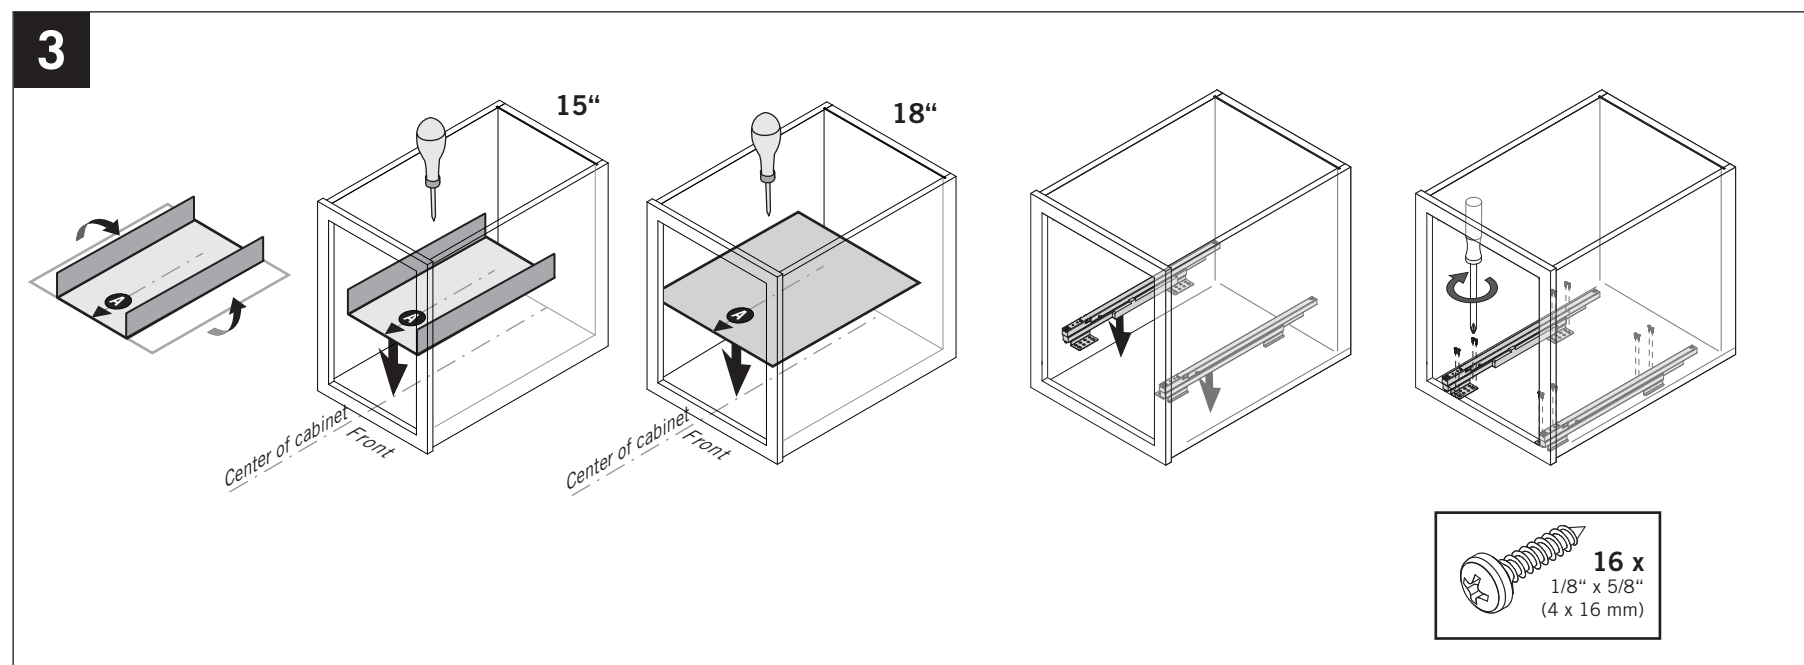

VS ENVI[®] BMT

Saphir

Cabinet dimensions
15'18" (381/457 mm)
min. 22" (568 mm)
5/8" - 3/4"
(16 - 19 mm)
Cabinet opening
12'15" (305/381 mm)

VS ENVI[®] BMT

Saphir

VS ENVI® BTM Saphir

CABINET DIMENSIONS

1

2

3

A

4

* this dimension refers to a faceframe thickness of 3/4" (19 mm)

4

A

4