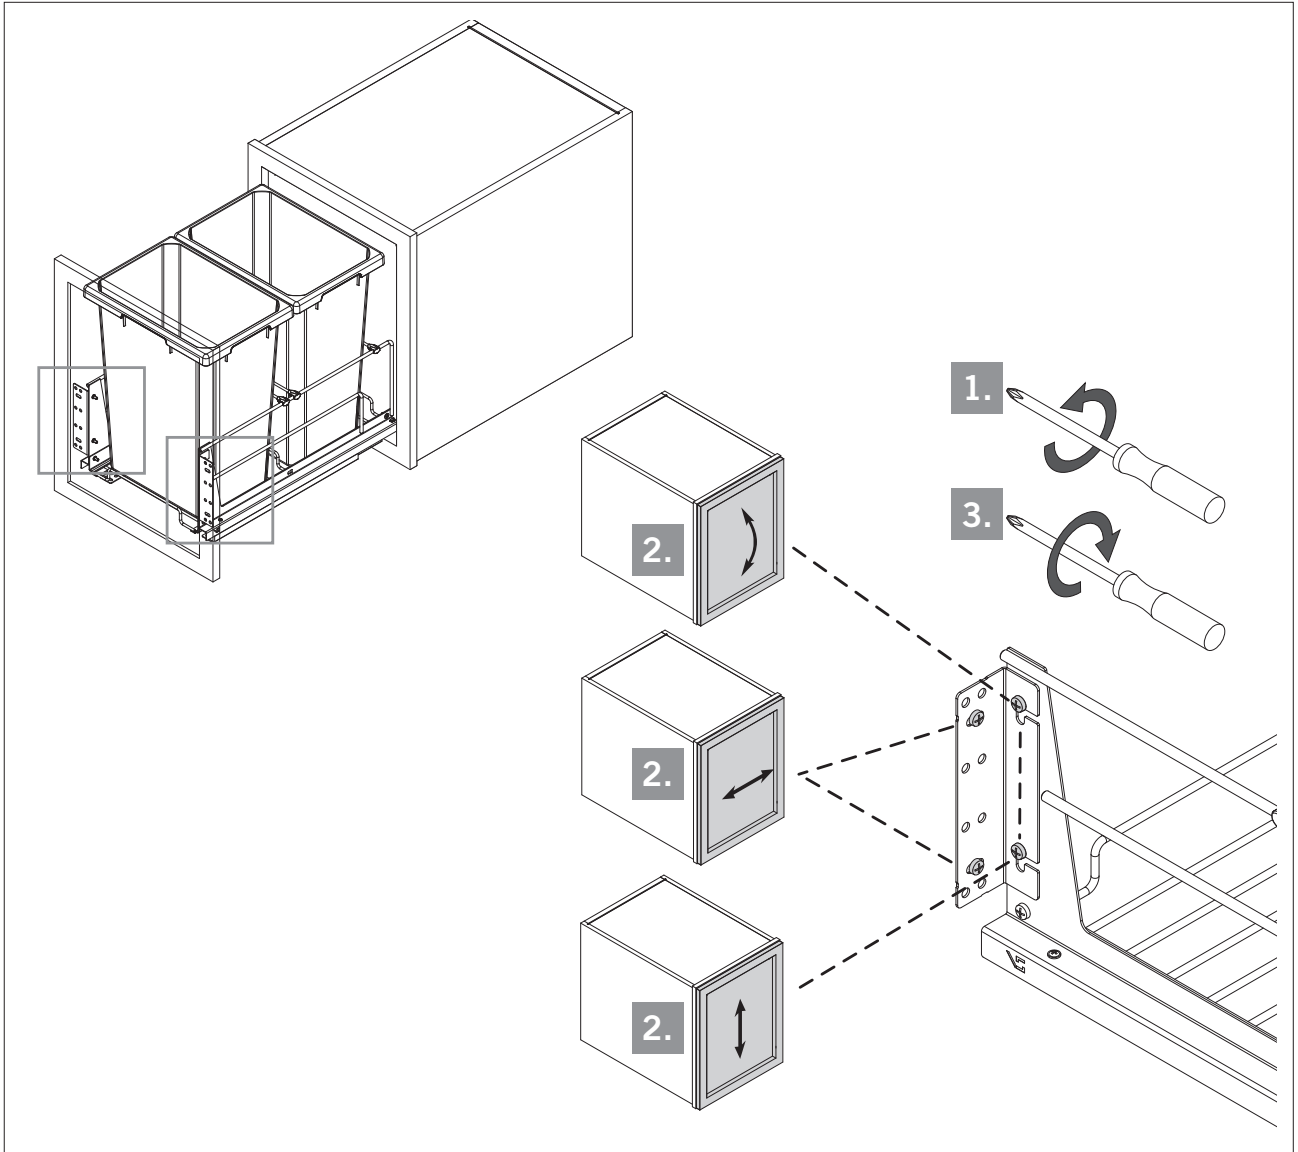

Vauth-Sagel USA LP

Address 1821 Baker Road
High Point, NC 27263

Phone +1 336 861 0740
Toll free +1 855 770 9121
Fax +1 336 861 0741

Email support@vauth-sagel-usa.com
Web www.vauth-sagel-usa.com