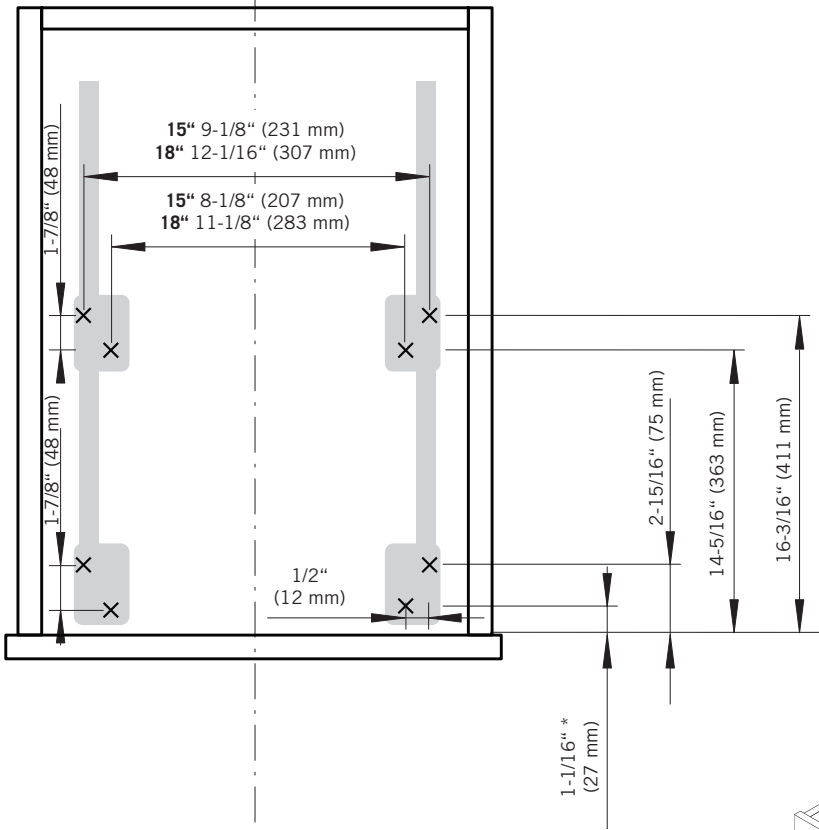

VS ENVI[®] BMT

Saphir

Cabinet dimensions
15'18" (381/457 mm)
min. 22" (568 mm)
5/8" - 3/4"
(16 - 19 mm)
Cabinet opening
12'15" (305/381 mm)

VS ENVI[®] BMT

Saphir

VS ENVI® BTM Saphir

CABINET DIMENSIONS

1

2

3

A

4

* this dimension refers to a faceframe thickness of 3/4" (19 mm)

4

A

4