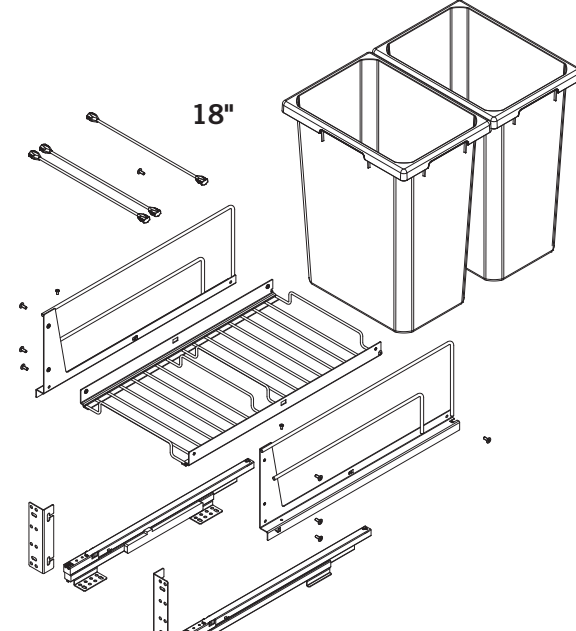

VS ENVI[®] BMT

Saphir

Cabinet dimensions
15'18" (381/457 mm)
min. 22" (568 mm)
5/8" - 3/4"
(16 - 19 mm)
Cabinet opening
12'15" (305/381 mm)

VS ENVI[®] BMT

Saphir

VS ENVI® BTM Saphir

CABINET DIMENSIONS

1

2

3

A

4

* this dimension refers to a faceframe thickness of 3/4" (19 mm)

4

A

4