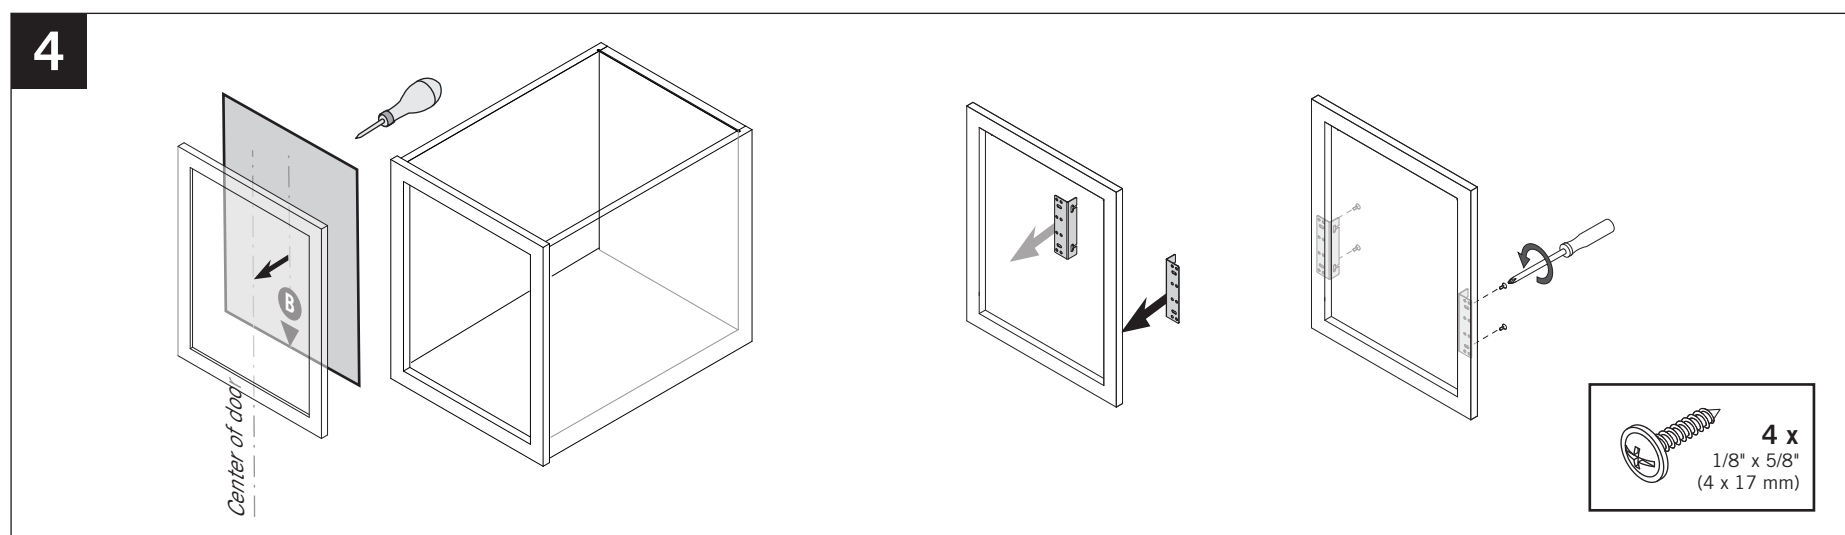

VS ENVI[®] BMT

Saphir

Cabinet dimensions
15'18" (381/457 mm)
min. 22" (568 mm)
5/8" - 3/4"
(16 - 19 mm)
Cabinet opening
12'15" (305/381 mm)

VS ENVI[®] BMT

Saphir

VS ENVI® BTM Saphir

CABINET DIMENSIONS

1

2

3

A

4

* this dimension refers to a faceframe thickness of 3/4" (19 mm)

4

A

4