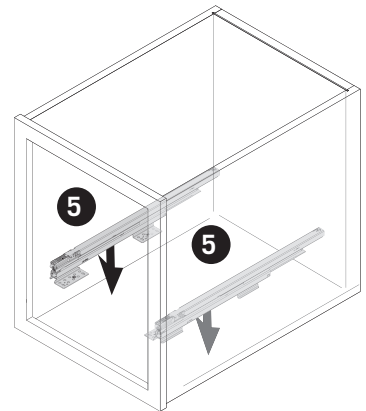

VS ENVI[®] BMT

Saphir

Cabinet dimensions
15'18" (381/457 mm)
min. 22" (568 mm)
5/8" - 3/4"
(16 - 19 mm)
Cabinet opening
12'15" (305/381 mm)

VS ENVI[®] BMT

Saphir

VS ENVI® BTM Saphir

CABINET DIMENSIONS

1

2

3

A

4

* this dimension refers to a faceframe thickness of 3/4" (19 mm)

4

A

4