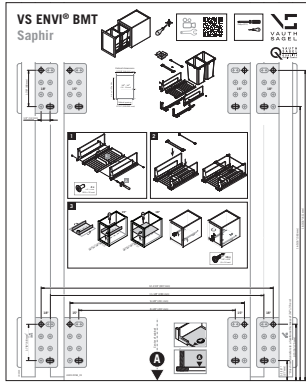

VS ENVI[®] BMT

Saphir

Cabinet dimensions
15'18" (381/457 mm)
min. 22" (568 mm)
5/8" - 3/4"
(16 - 19 mm)
Cabinet opening
12'15" (305/381 mm)

VS ENVI[®] BMT

Saphir

VS ENVI® BTM Saphir

CABINET DIMENSIONS

1

2

3

A

4

* this dimension refers to a faceframe thickness of 3/4" (19 mm)

4

A

4