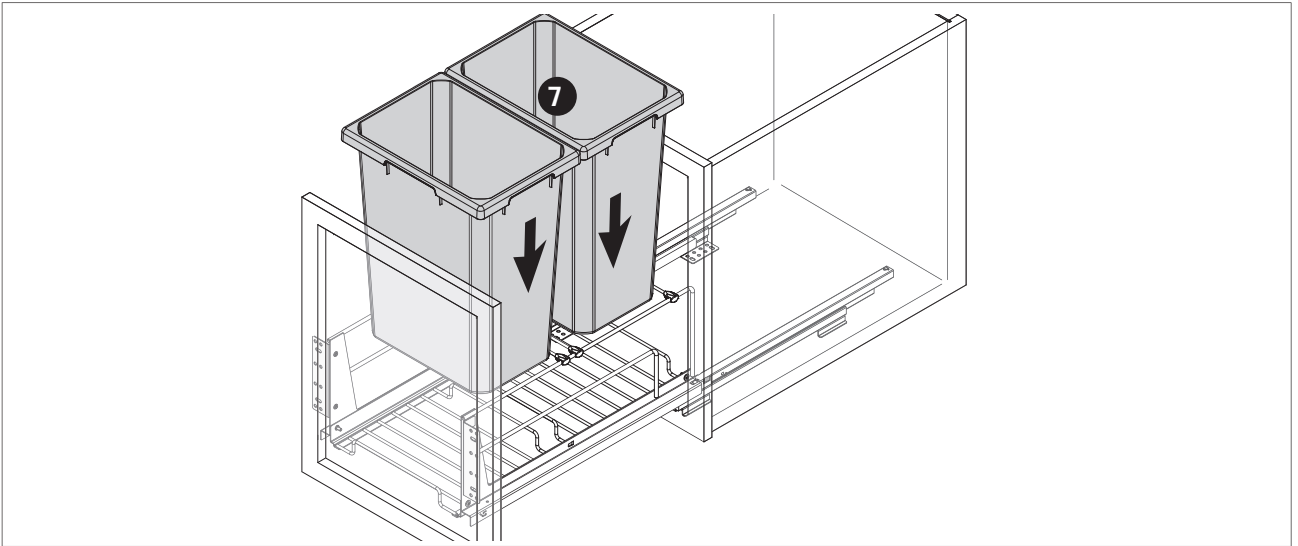

7

8

Vauth-Sagel USA LP

Address 1821 Baker Road
High Point, NC 27263

Phone +1 336 861 0740
Toll free +1 855 770 9121
Fax +1 336 861 0741

Email support@vauth-sagel-usa.com
Web www.vauth-sagel-usa.com