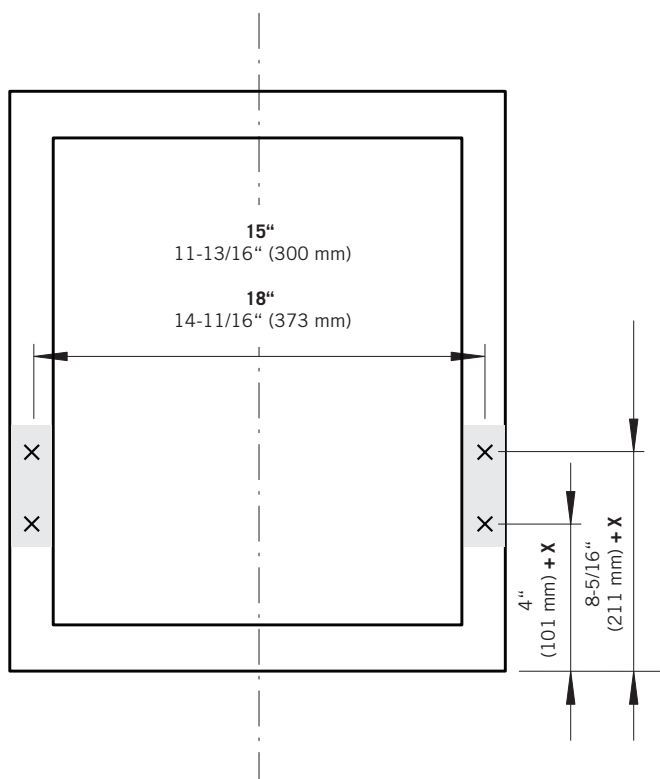

VS ENVI[®] BMT

Saphir

Cabinet dimensions
15'18" (381/457 mm)
min. 22" (568 mm)
5/8" - 3/4"
(16 - 19 mm)
Cabinet opening
12'15" (305/381 mm)

VS ENVI[®] BMT

Saphir

VS ENVI® BTM Saphir

CABINET DIMENSIONS

1

2

3

A

4

* this dimension refers to a faceframe thickness of 3/4" (19 mm)

4

A

4