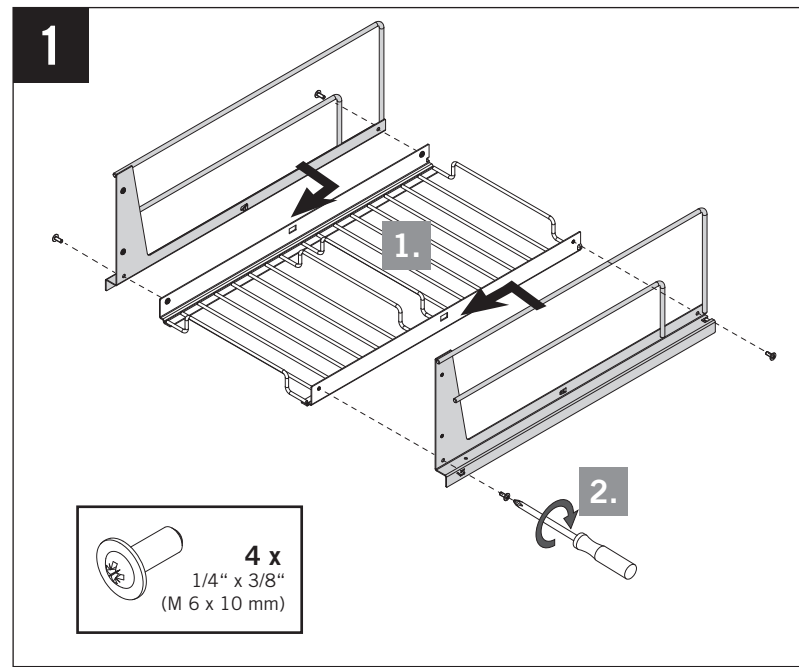

VS ENVI[®] BMT

Saphir

Cabinet dimensions
15'18" (381/457 mm)
min. 22" (568 mm)
5/8" - 3/4"
(16 - 19 mm)
Cabinet opening
12'15" (305/381 mm)

VS ENVI[®] BMT

Saphir

VS ENVI® BTM Saphir

CABINET DIMENSIONS

1

2

3

A

4

* this dimension refers to a faceframe thickness of 3/4" (19 mm)

4

A

4