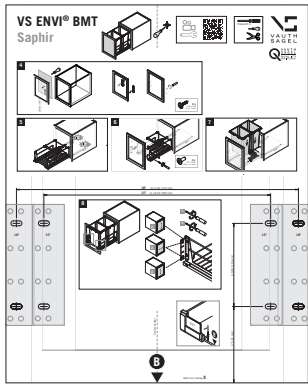

VS ENVI[®] BMT

Saphir

Cabinet dimensions
15'18" (381/457 mm)
min. 22" (568 mm)
5/8" - 3/4"
(16 - 19 mm)
Cabinet opening
12'15" (305/381 mm)

VS ENVI[®] BMT

Saphir

VS ENVI® BTM Saphir

CABINET DIMENSIONS

1

2

3

A

4

* this dimension refers to a faceframe thickness of 3/4" (19 mm)

4

A

4