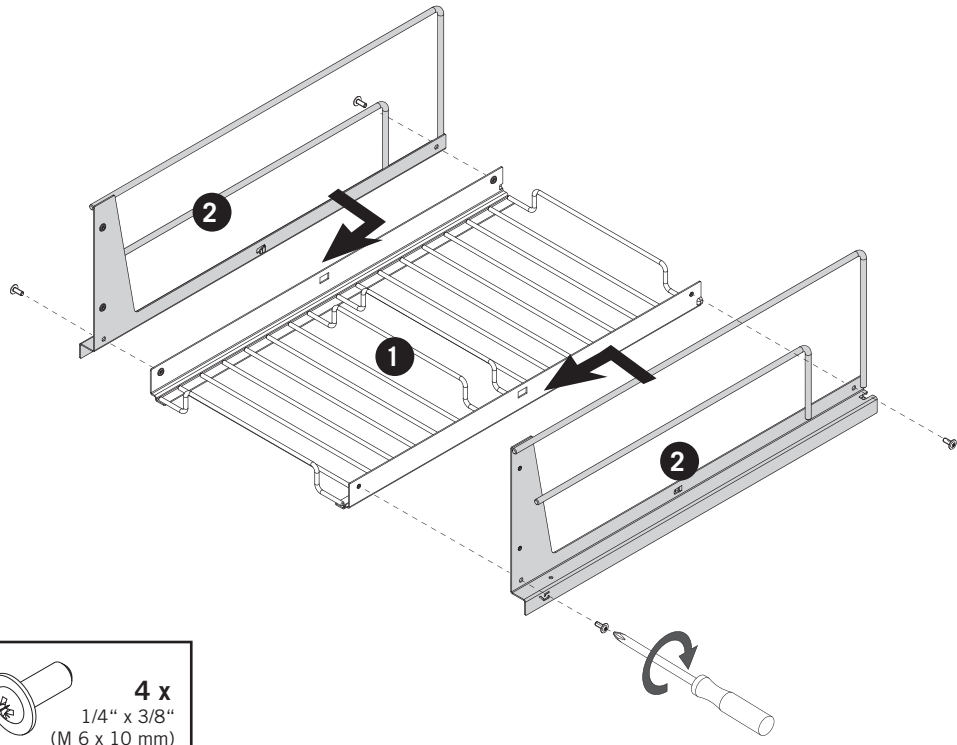

VS ENVI[®] BMT

Saphir

Cabinet dimensions
15'18" (381/457 mm)
min. 22" (568 mm)
5/8" - 3/4"
(16 - 19 mm)
Cabinet opening
12'15" (305/381 mm)

VS ENVI[®] BMT

Saphir

VS ENVI® BTM Saphir

CABINET DIMENSIONS

1

2

3

A

4

* this dimension refers to a faceframe thickness of 3/4" (19 mm)

4

A

4