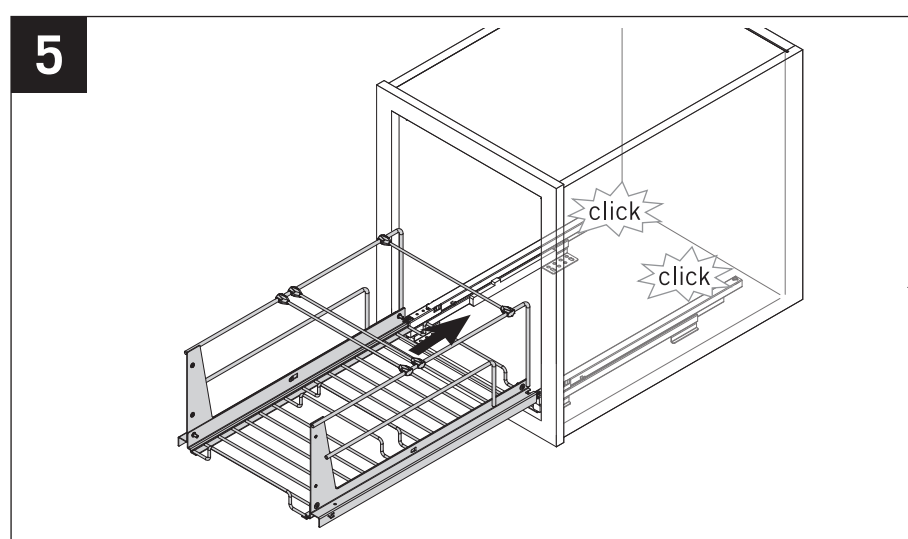

VS ENVI[®] BMT

Saphir

Cabinet dimensions
15'18" (381/457 mm)
min. 22" (568 mm)
5/8" - 3/4"
(16 - 19 mm)
Cabinet opening
12'15" (305/381 mm)

VS ENVI[®] BMT

Saphir

VS ENVI® BTM Saphir

CABINET DIMENSIONS

1

2

3

A

4

* this dimension refers to a faceframe thickness of 3/4" (19 mm)

4

A

4