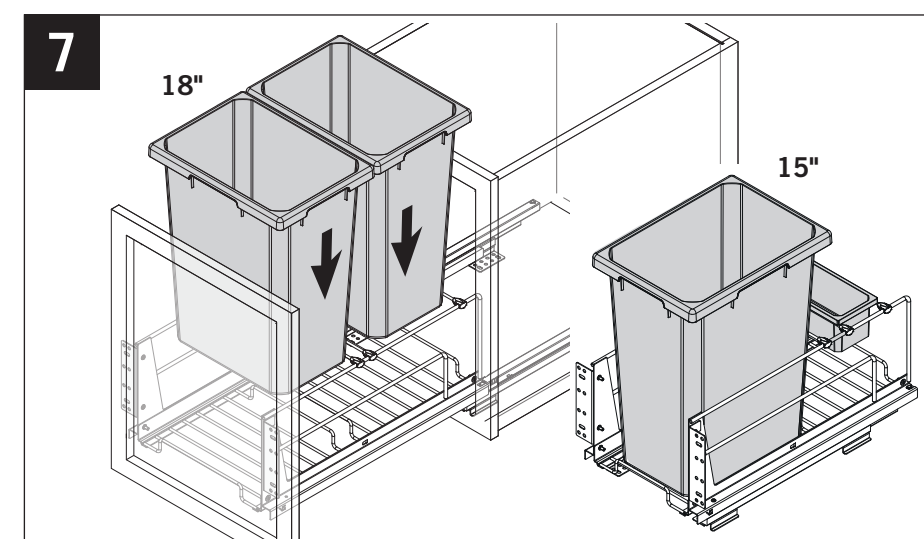

VS ENVI[®] BMT

Saphir

Cabinet dimensions
15'18" (381/457 mm)
min. 22" (568 mm)
5/8" - 3/4"
(16 - 19 mm)
Cabinet opening
12'15" (305/381 mm)

VS ENVI[®] BMT

Saphir

VS ENVI® BTM Saphir

CABINET DIMENSIONS

1

2

3

A

4

* this dimension refers to a faceframe thickness of 3/4" (19 mm)

4

A

4