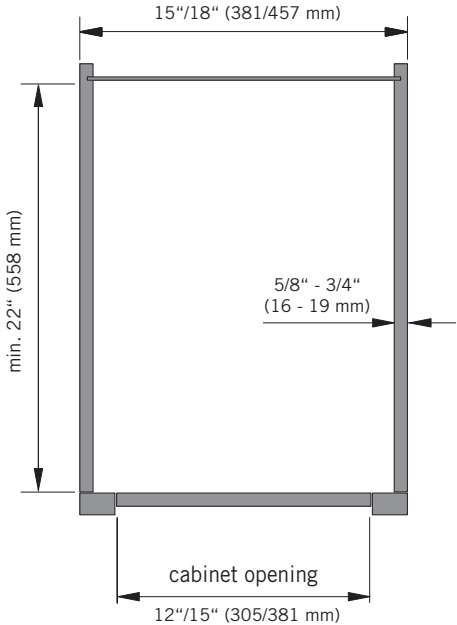

VS ENVI[®] BMT

Saphir

Cabinet dimensions
15'18" (381/457 mm)
min. 22" (568 mm)
5/8" - 3/4"
(16 - 19 mm)
Cabinet opening
12'15" (305/381 mm)

VS ENVI[®] BMT

Saphir

VS ENVI® BTM Saphir

CABINET DIMENSIONS

1

2

3

A

4

* this dimension refers to a faceframe thickness of 3/4" (19 mm)

4

A

4