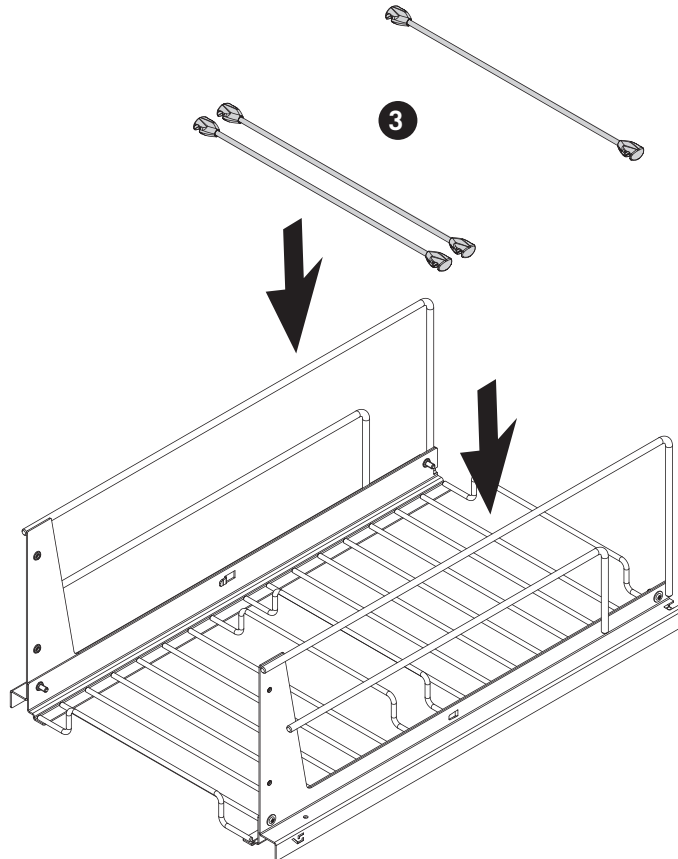

VS ENVI[®] BMT

Saphir

Cabinet dimensions
15'18" (381/457 mm)
min. 22" (568 mm)
5/8" - 3/4"
(16 - 19 mm)
Cabinet opening
12'15" (305/381 mm)

VS ENVI[®] BMT

Saphir

VS ENVI® BTM Saphir

CABINET DIMENSIONS

1

2

3

A

4

* this dimension refers to a faceframe thickness of 3/4" (19 mm)

4

A

4