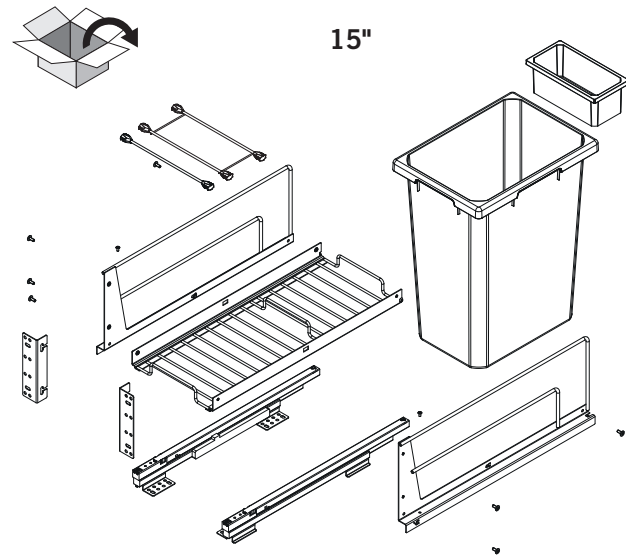

VS ENVI[®] BMT

Saphir

Cabinet dimensions
15'18" (381/457 mm)
min. 22" (568 mm)
5/8" - 3/4"
(16 - 19 mm)
Cabinet opening
12'15" (305/381 mm)

VS ENVI[®] BMT

Saphir

VS ENVI® BTM Saphir

CABINET DIMENSIONS

1

2

3

A

4

* this dimension refers to a faceframe thickness of 3/4" (19 mm)

4

A

4